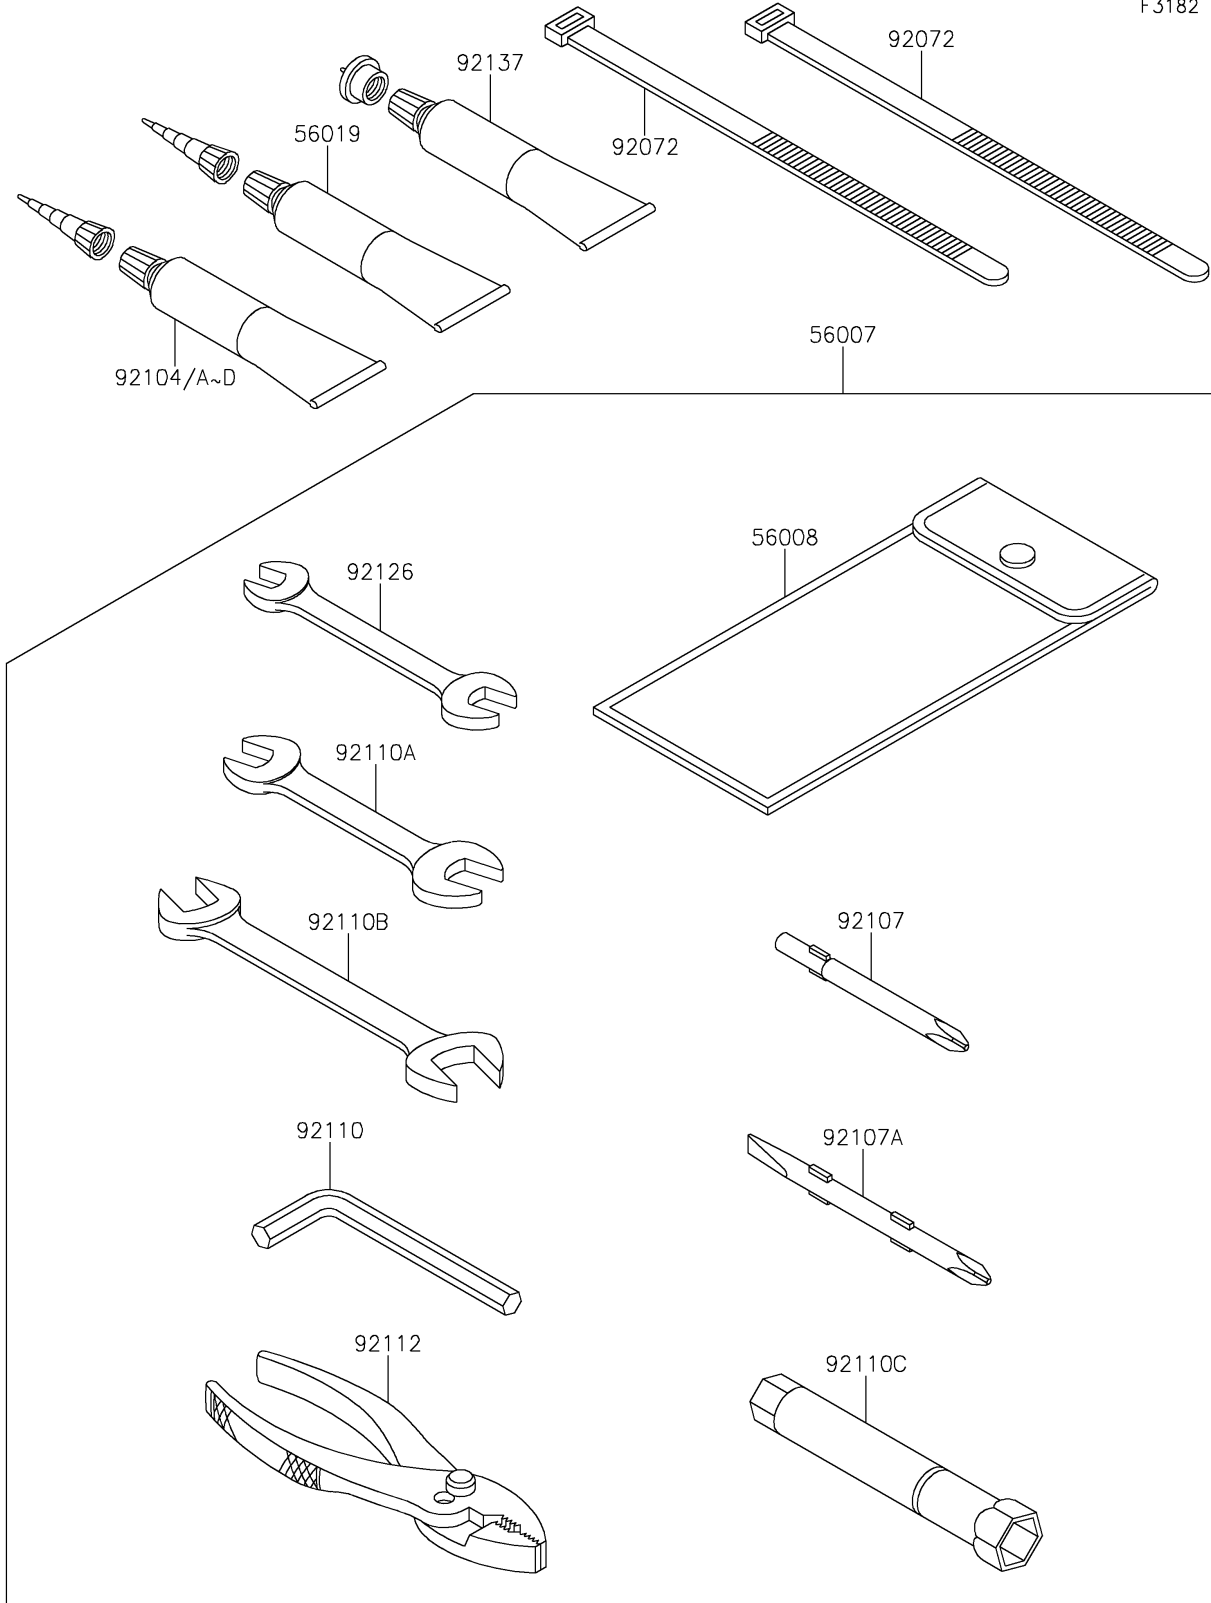

# 2019 JET SKI® Ultra® 310LX PARTS DIAGRAM

Owner's Tools

F3182

### Owner's Tools

ITEM NAME	PART NUMBER	QUANTITY
TOOL-KIT (Ref # 56007)	56007-3720	1
BAG,TOOL (Ref # 56008)	56008-3706	1
GASKET-LIQUID,TB1211,WHITE (Ref # 56019)	56019-120	1
BAND,L=250 (Ref # 92072)	92072-1237	2
GASKET-LIQUID,TB1211F,CLEAR (Ref # 92104)	92104-0004	1
GASKET-LIQUID,TB1216,GRAY (Ref # 92104A)	92104-1063	1
GASKET-LIQUID,TB1216B,BLACK (Ref # 92104B)	92104-1064	1
GASKET-LIQUID,TB1215,GRAY (Ref # 92104C)	92104-1065	1
GASKET-LIQUID,TB1521,BROWN (Ref # 92104D)	92104-3701	1
TOOL-DRIVER,#3PHILLIPS (Ref # 92107)	92107-005	1
TOOL-DRIVER,#2PHILLIPS&SLOT (Ref # 92107A)	92107-1051	1
TOOL-WRENCH,ALLEN,5MM (Ref # 92110)	92110-1015	1
TOOL-WRENCH,OPEN END,10X12 (Ref # 92110A)	92110-1152	1
TOOL-WRENCH,OPEN END,14X17 (Ref # 92110B)	92110-1153	1
TOOL-WRENCH,BOX,16MM (Ref # 92110C)	92110-3706	1
TOOL-PLIERS (Ref # 92112)	92112-1001	1
TOOL-WRENCH,OPEN END,8X10 (Ref # 92126)	92126-004	1
GREASE (Ref # 92137)	92137-1002	1