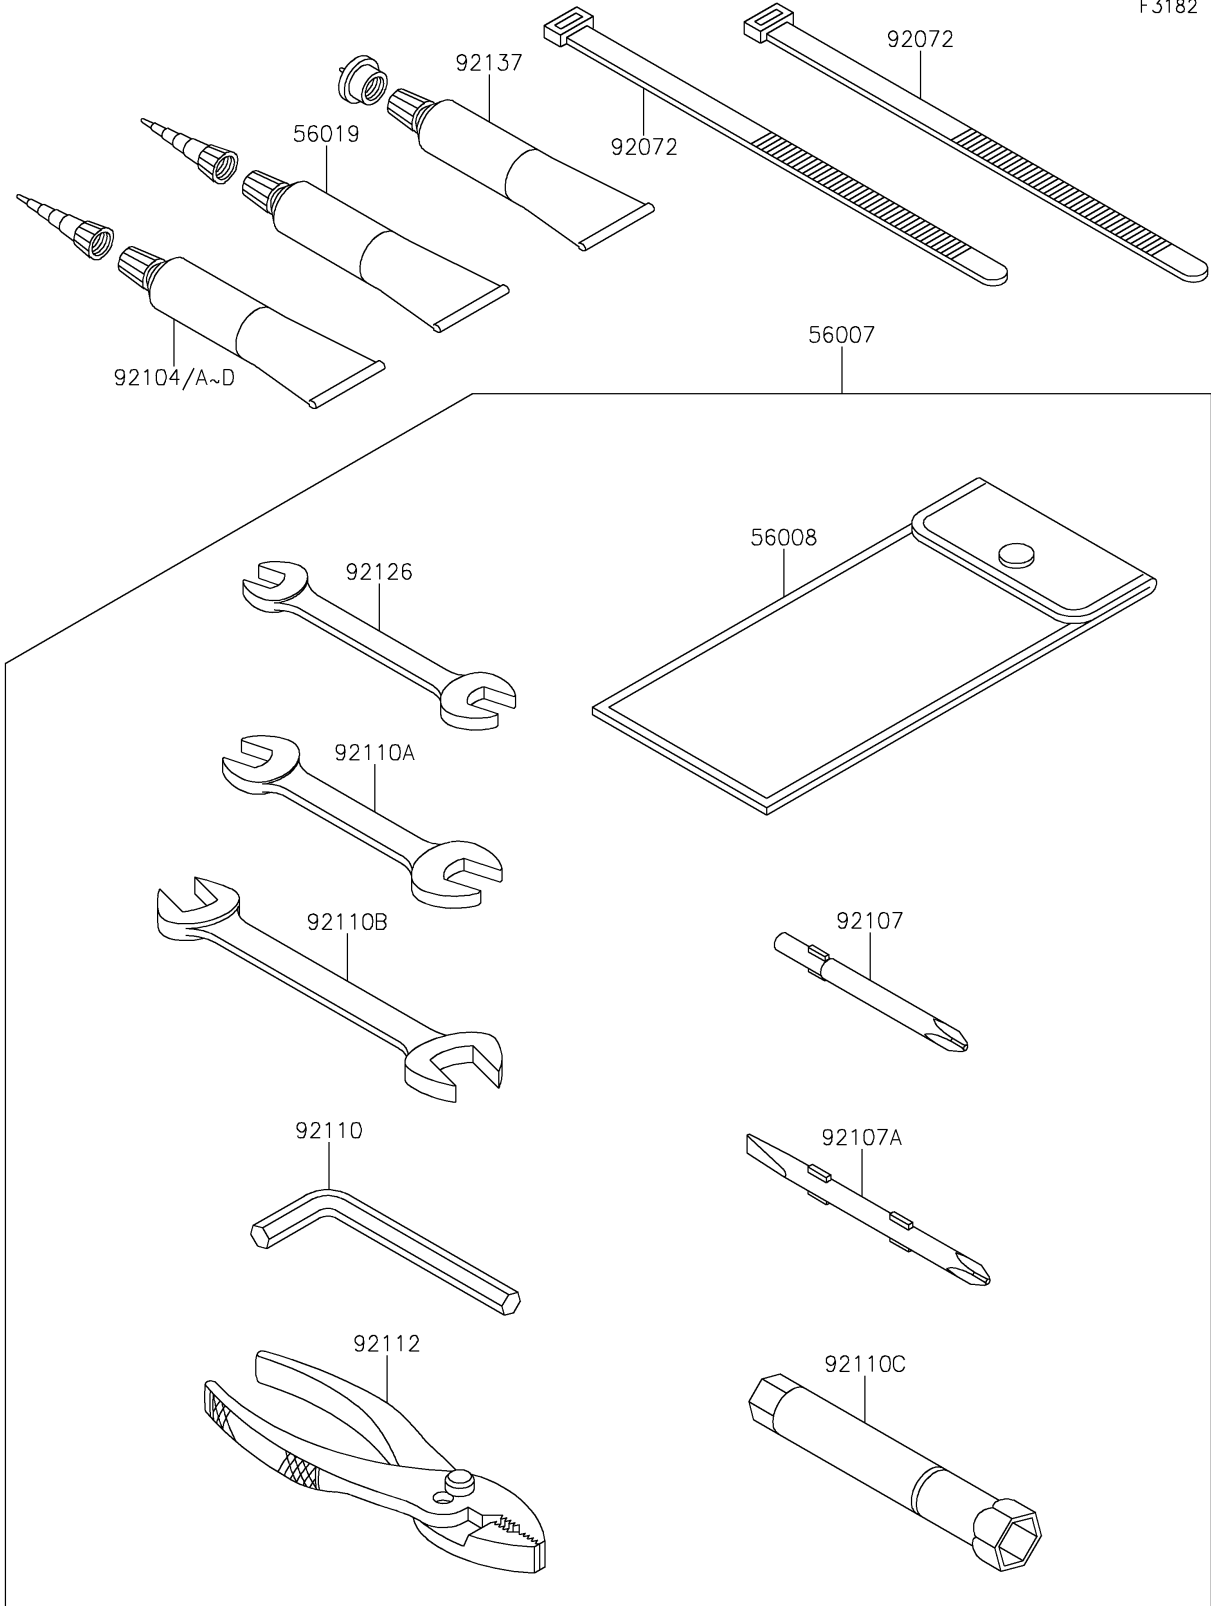

# 2020 JET SKI® ULTRA® 310LX PARTS DIAGRAM

Owner's Tools

F3182

## 2020 JET SKI® ULTRA® 310LX PARTS LIST

### Owner's Tools

ITEM NAME	PART NUMBER	QUANTITY
TOOL-KIT (Ref # 56007)	56007-3720	1
BAG,TOOL (Ref # 56008)	56008-3706	1
GASKET-LIQUID,TB1211,WHITE (Ref # 56019)	56019-120	1
BAND,L=250 (Ref # 92072)	92072-1237	2
GASKET-LIQUID,TB1211F,CLEAR (Ref # 92104)	92104-0004	1
GASKET-LIQUID,TB1216,GRAY (Ref # 92104A)	92104-1063	1
GASKET-LIQUID,TB1216B,BLACK (Ref # 92104B)	92104-1064	1
GASKET-LIQUID,TB1215,GRAY (Ref # 92104C)	92104-1065	1
GASKET-LIQUID,TB1521,BROWN (Ref # 92104D)	92104-3701	1
TOOL-DRIVER,#3PHILLIPS (Ref # 92107)	92107-005	1
TOOL-DRIVER,#2PHILLIPS&SLOT (Ref # 92107A)	92107-1051	1
TOOL-WRENCH,ALLEN,5MM (Ref # 92110)	92110-1015	1
TOOL-WRENCH,OPEN END,10X12 (Ref # 92110A)	92110-1152	1
TOOL-WRENCH,OPEN END,14X17 (Ref # 92110B)	92110-1153	1
TOOL-WRENCH,BOX,16MM (Ref # 92110C)	92110-3706	1
TOOL-PLIERS (Ref # 92112)	92112-1001	1
TOOL-WRENCH,OPEN END,8X10 (Ref # 92126)	92126-004	1
GREASE (Ref # 92137)	92137-1002	1