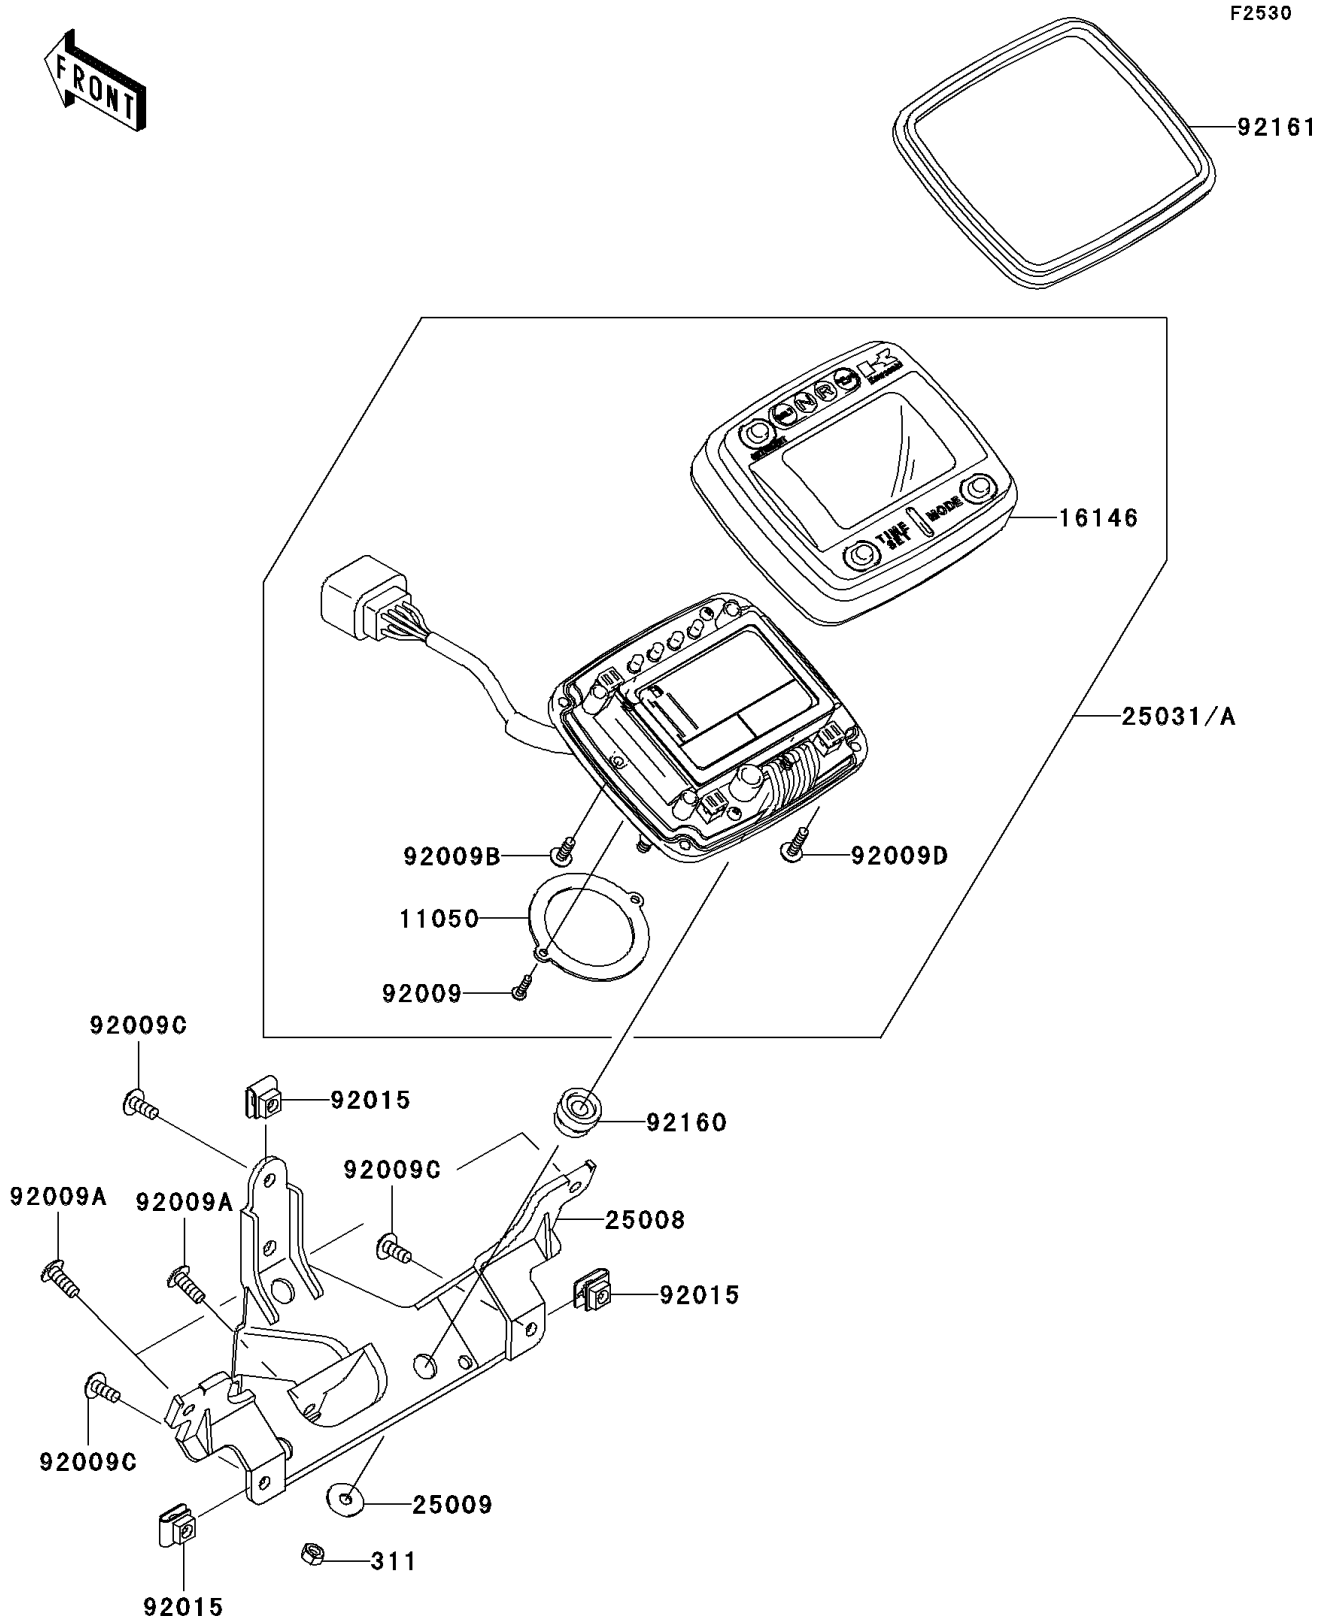

# 2005 Brute Force 750 4x4i PARTS DIAGRAM

Meter(s)

## 2005 Brute Force 750 4x4i PARTS LIST

Meter(s)

ITEM NAME	PART NUMBER	QUANTITY
NUT-HEX (Ref # 311)	311C0500	3
BRACKET,METER (Ref # 11050)	11050-1932	1
COVER-ASSY,UPPER (Ref # 16146)	16146-0011	1
BRACKET-METER (Ref # 25008)	25008-0003	1
WASHER,5.2X16X1.2 (Ref # 25009)	25009-004	3
SCREW,TAPPING,3X12 (Ref # 92009)	92009-1028	2
SCREW,TAPPING,5X14 (Ref # 92009A)	92009-1197	3
SCREW,TAPPING,4X12 (Ref # 92009B)	92009-1254	1
SCREW,5X12 (Ref # 92009C)	92009-1652	3
SCREW,6X18 (Ref # 92009D)	92009-1663	4
NUT,5MM (Ref # 92015)	92015-1573	3
DAMPER (Ref # 92160)	92160-1460	3
DAMPER,METER,UPP (Ref # 92161)	92161-1114	1
METER-ASSY,MPH (Ref # 25031)	25031-0034	1
METER-ASSY,KPH (Ref # 25031A)	25031-0057	1