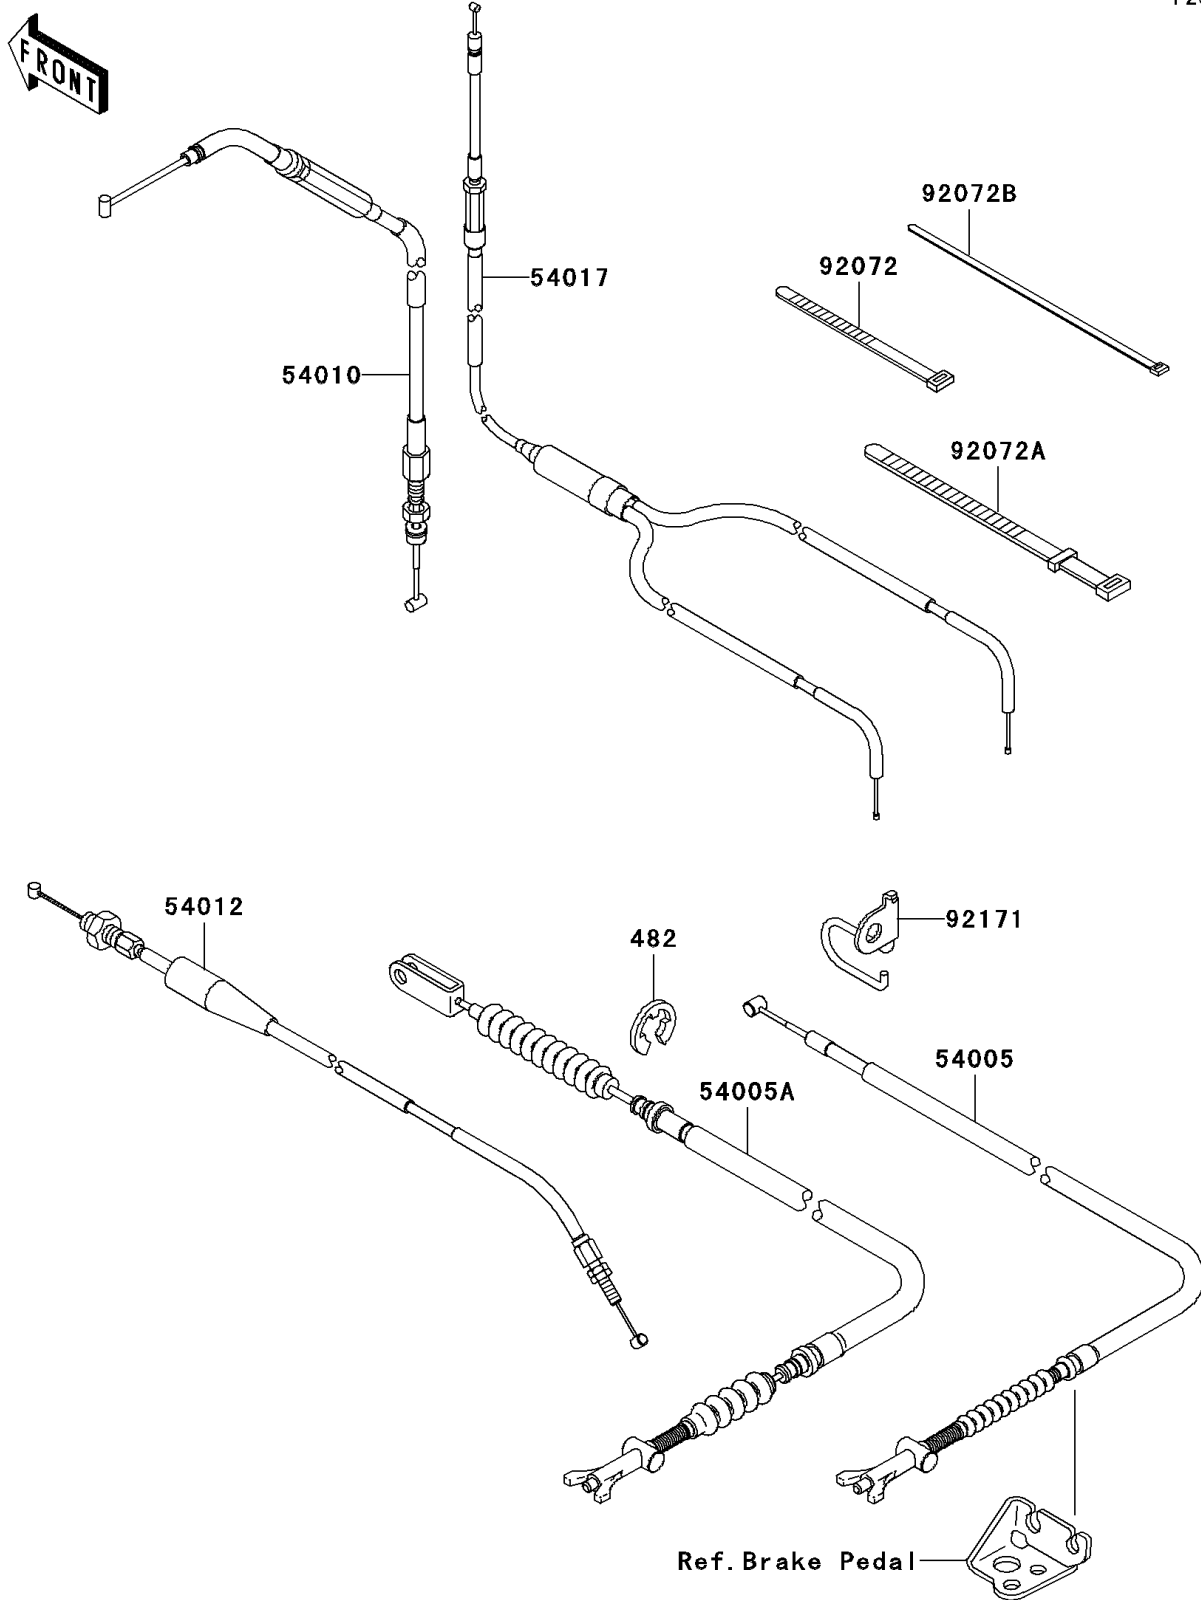

# 2005 Brute Force 750 4x4i PARTS DIAGRAM

Cables

F2540

## 2005 Brute Force 750 4x4i PARTS LIST

### Cables

ITEM NAME	PART NUMBER	QUANTITY
CIRCLIP-TYPE-E,8MM (Ref # 482)	482L8000	1
CABLE-BRAKE,PARKING (Ref # 54005)	54005-0005	1
CABLE-BRAKE,FOOT (Ref # 54005A)	54005-0009	1
CABLE,FRONT DIFF LOCK (Ref # 54010)	54010-0009	1
CABLE-THROTTLE (Ref # 54012)	54012-0108	1
CABLE-STARTER (Ref # 54017)	54017-0006	1
BAND,L=123 (Ref # 92072)	92072-030	1
BAND,L=186 (Ref # 92072A)	92072-056	5
BAND,L=188 (Ref # 92072B)	92072-1239	3
CLAMP,BRAKE CABLE (Ref # 92171)	92171-0228	1