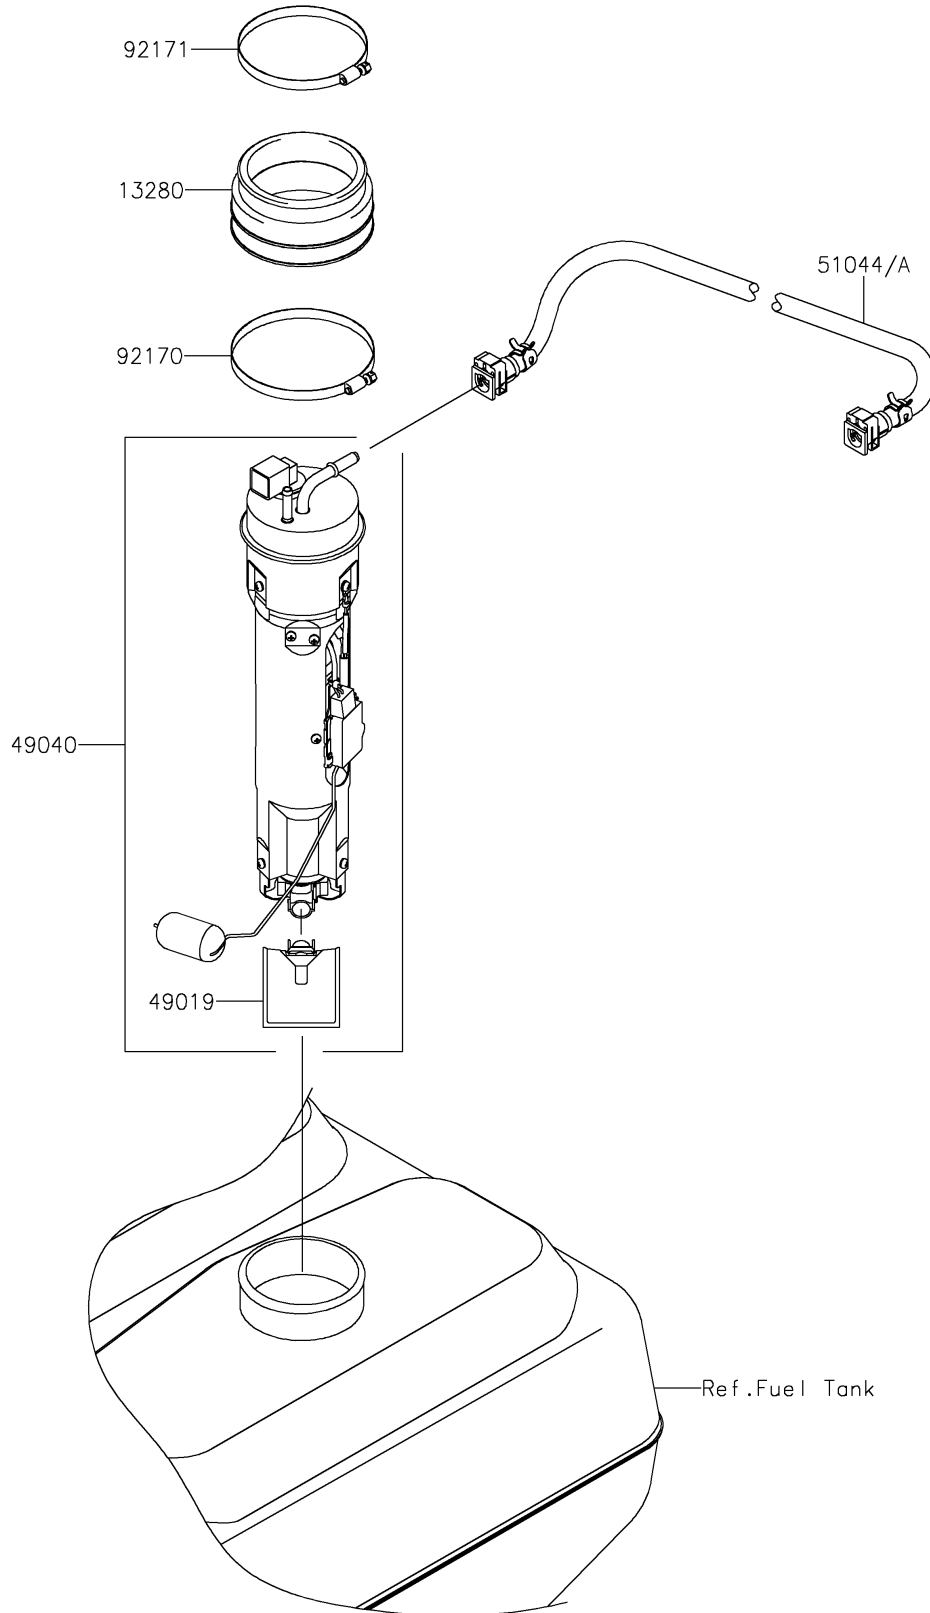

2020 JET SKI® ULTRA® 310R PARTS DIAGRAM

Fuel Pump

E1520

2020 JET SKI® ULTRA® 310R PARTS LIST

Fuel Pump

ITEM NAME	PART NUMBER	QUANTITY
HOLDER (Ref # 13280)	13280-0729	1
FILTER-FUEL (Ref # 49019)	49019-0022	1
PUMP-FUEL (Ref # 49040)	49040-0748	1
TUBE-ASSY,FUEL (Ref # 51044A)	51044-0934	1
CLAMP (Ref # 92170)	92170-3760	1
CLAMP (Ref # 92171)	92171-3716	1