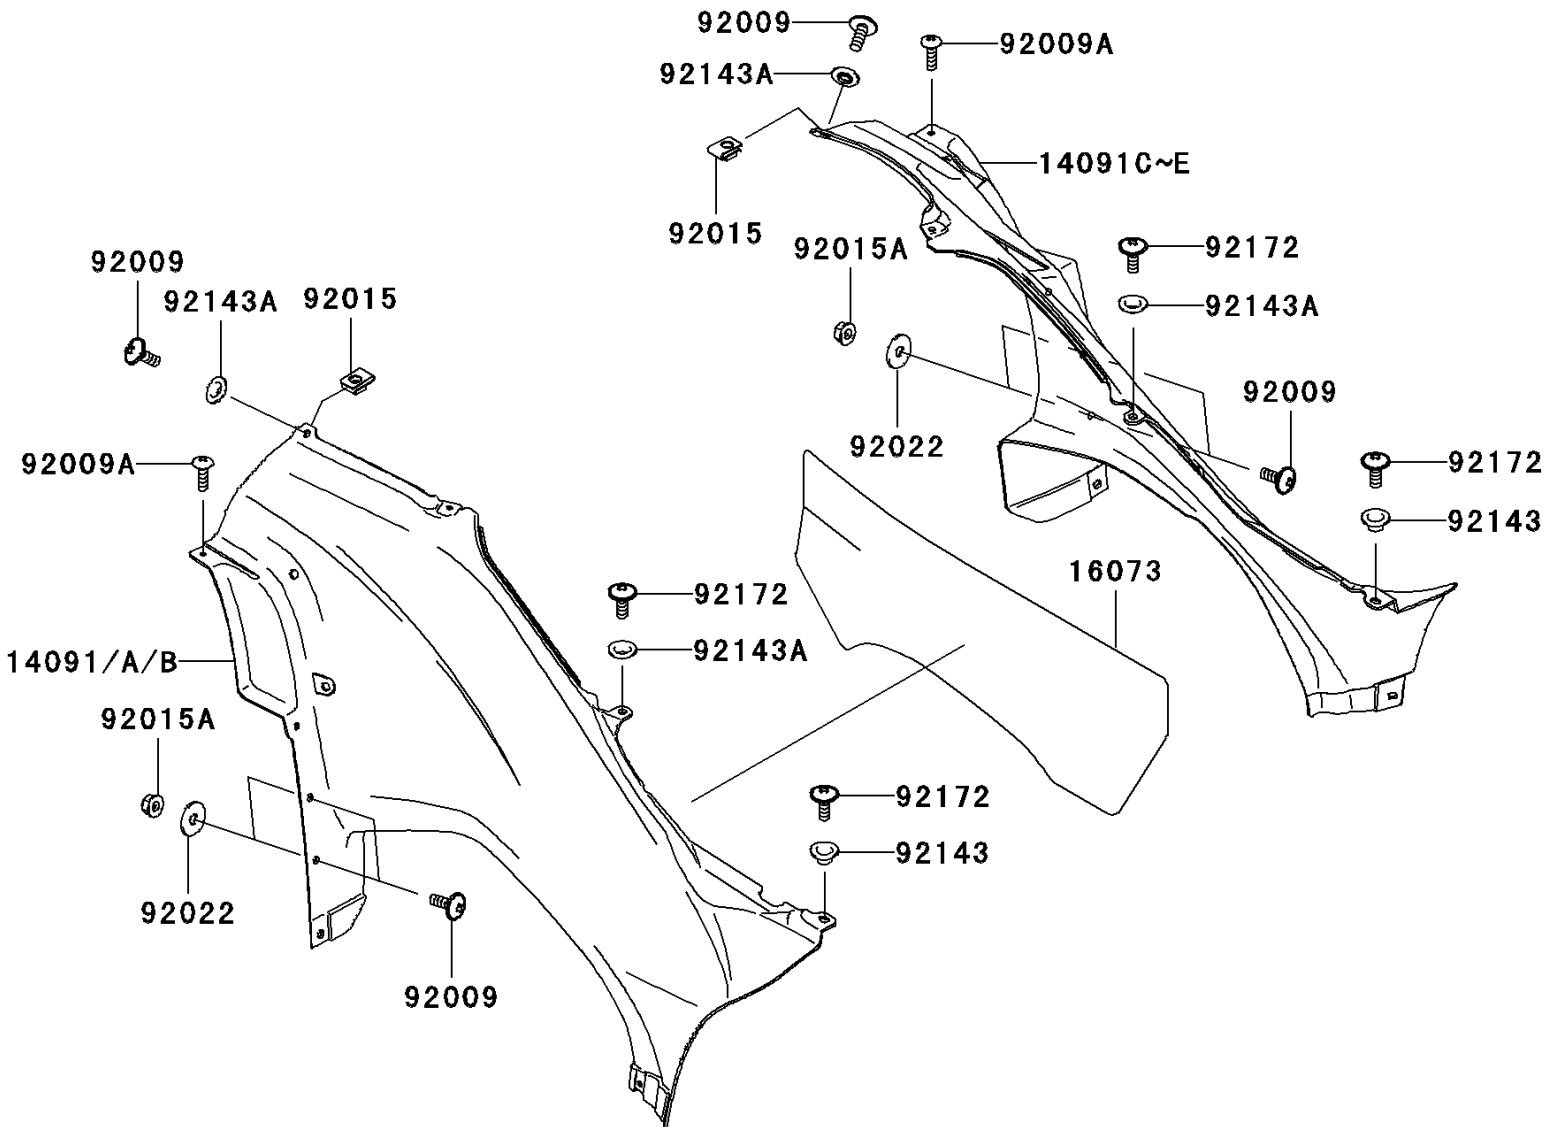

# 2005 Brute Force 750 4x4i PARTS DIAGRAM

Side Covers

F2611

## 2005 Brute Force 750 4x4i PARTS LIST

### Side Covers

| ITEM NAME                             | PART NUMBER    | QUANTITY |
|---------------------------------------|----------------|----------|
| COVER,SIDE,LH,A.RED (Ref # 14091)     | 14091-0137-260 | 1        |
| COVER,SIDE,LH,D.YELLOW (Ref # 14091A) | 14091-0137-277 | 1        |
| COVER,SIDE,LH,H.GREEN (Ref # 14091B)  | 14091-0137-6A  | 1        |
| COVER,SIDE,RH,A.RED (Ref # 14091C)    | 14091-0138-260 | 1        |
| COVER,SIDE,RH,D.YELLOW (Ref # 14091D) | 14091-0138-277 | 1        |
| COVER,SIDE,RH,H.GREEN (Ref # 14091E)  | 14091-0138-6A  | 1        |
| INSULATOR,SIDE COVER (Ref # 16073)    | 16073-0011     | 1        |
| SCREW,6X16 (Ref # 92009)              | 92009-1621     | 6        |
| SCREW,5X18 (Ref # 92009A)             | 92009-1655     | 2        |
| NUT,6MM (Ref # 92015)                 | 92015-1602     | 2        |
| NUT,LOCK,FLANGED,6MM (Ref # 92015A)   | 92015-1603     | 4        |
| WASHER,6.5X20X1.6,BLACK (Ref # 92022) | 92022-1346     | 4        |
| COLLAR (Ref # 92143)                  | 92143-1057     | 2        |
| COLLAR (Ref # 92143A)                 | 92143-1087     | 4        |
| SCREW,6X14 (Ref # 92172)              | 92172-0004     | 4        |