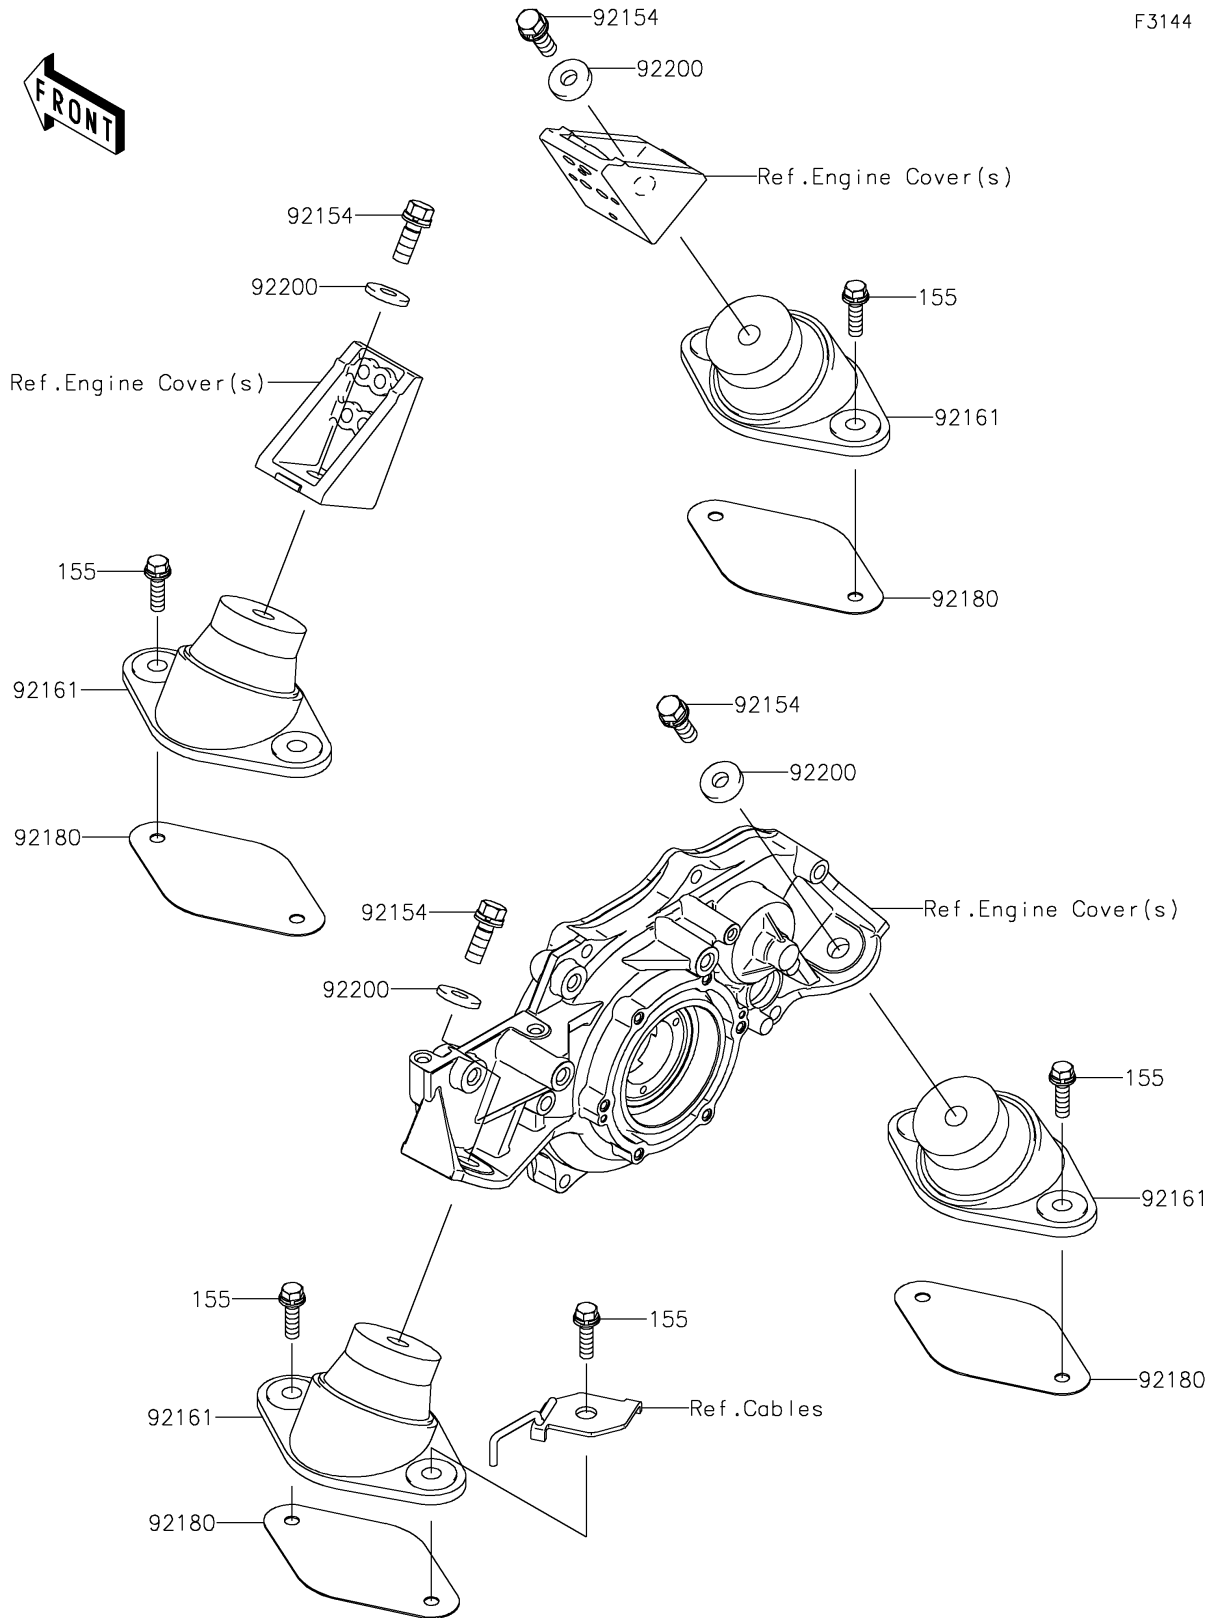

2020 JET SKI® ULTRA® 310R PARTS DIAGRAM

Engine Mount

F3144

2020 JET SKI® ULTRA® 310R PARTS LIST

Engine Mount

ITEM NAME	PART NUMBER	QUANTITY
BOLT-WSP-SMALL,8X30 (Ref # 155)	155R0830	8
BOLT,WSP,10X30 (Ref # 92154)	92154-3715	4
DAMPER,ENGINE MOUNT (Ref # 92161)	92161-3789	4
SHIM,T=1.0 (Ref # 92180)	92180-3716	AR
WASHER,10.5X26X4 (Ref # 92200)	92200-3798	4