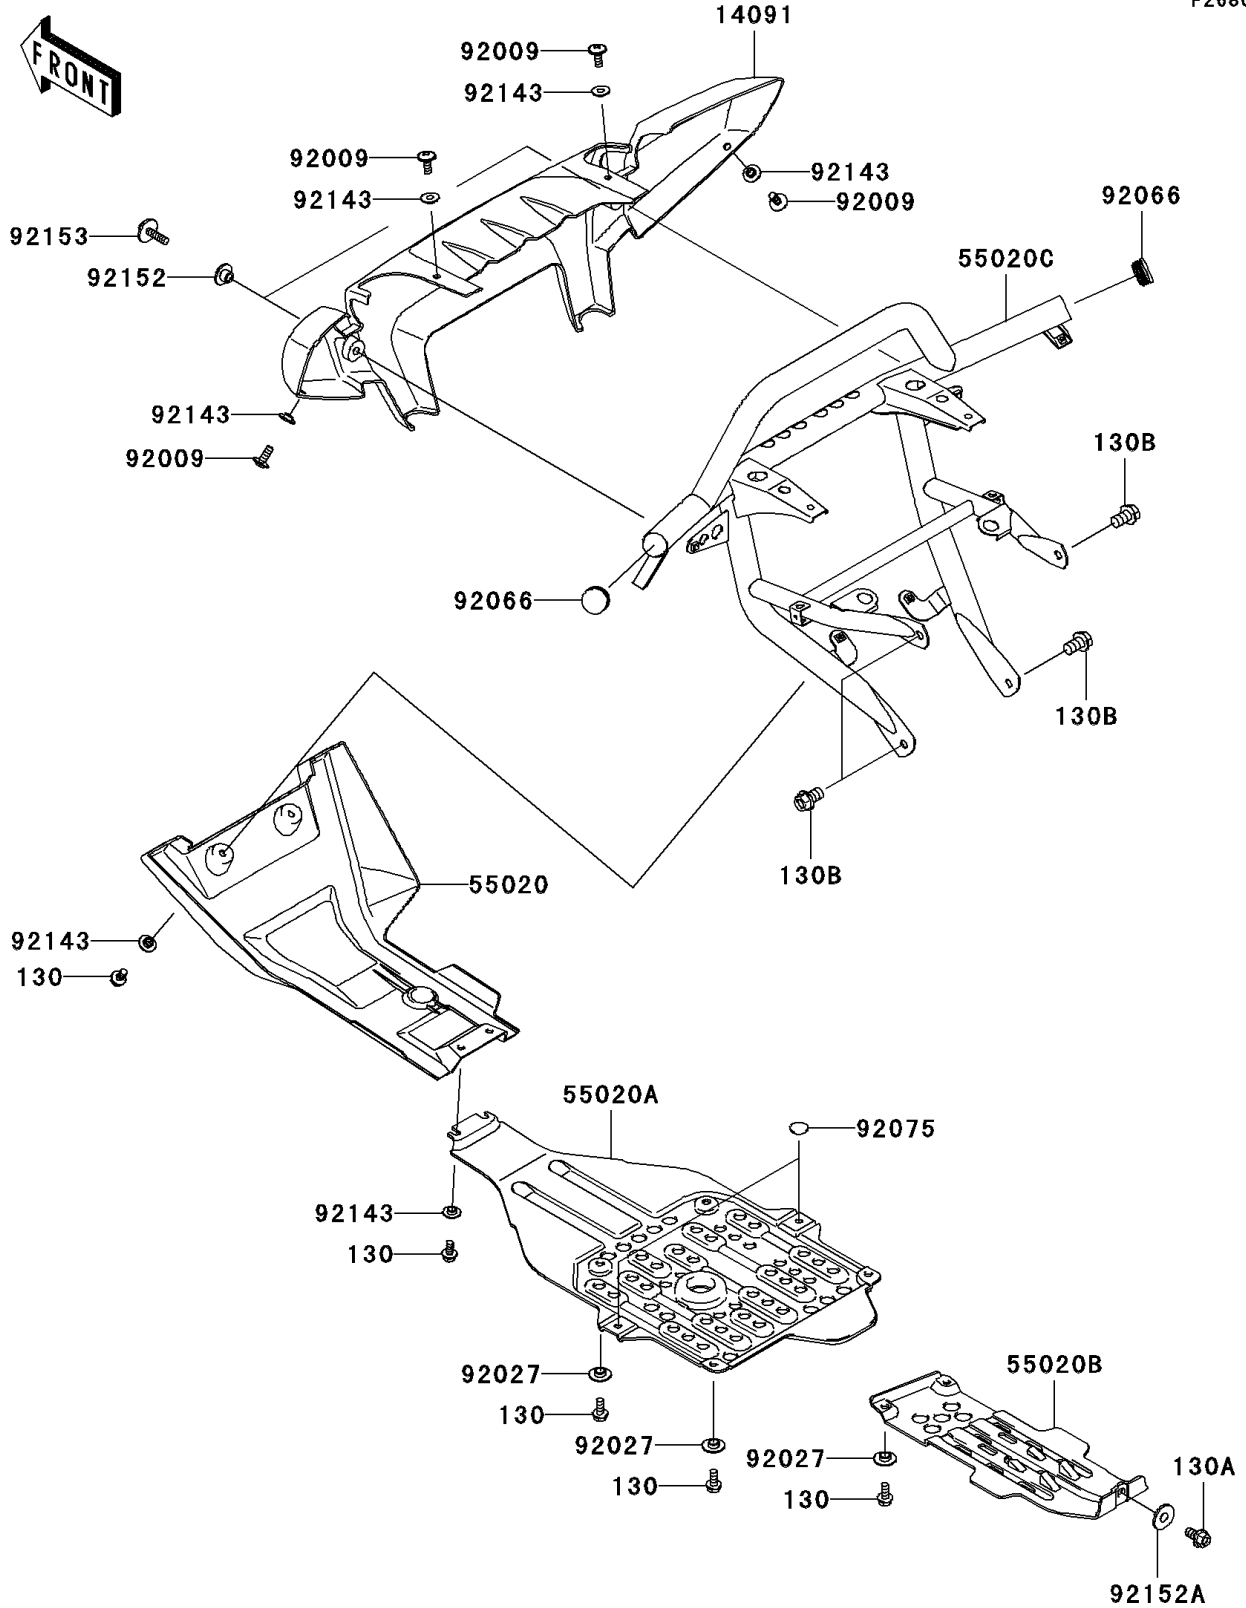

# 2005 Brute Force 750 4x4i PARTS DIAGRAM

Guard(s)

F2680

## 2005 Brute Force 750 4x4i PARTS LIST

Guard(s)

ITEM NAME	PART NUMBER	QUANTITY
BOLT-FLANGED,6X14 (Ref # 130)	130J0614	10
BOLT-FLANGED,8X14 (Ref # 130A)	130J0814	1
BOLT-FLANGED,10X16 (Ref # 130B)	130J1016	4
COVER,FRONT BUMPER,F.BLACK (Ref # 14091)	14091-0291-6Z	1
GUARD,FRONT SKID,F.BLACK (Ref # 55020)	55020-0064-6Z	1
GUARD,ENGINE (Ref # 55020A)	55020-0065	1
GUARD,REAR GEAR BOX (Ref # 55020B)	55020-0105	1
GUARD,FRONT,M.GRAYSTONE (Ref # 55020C)	55020-0149-379	1
SCREW,6X16 (Ref # 92009)	92009-1621	4
COLLAR,L=4.7 (Ref # 92027)	92027-1964	6
PLUG (Ref # 92066)	92066-0035	2
DAMPER,RUBBER (Ref # 92075)	92075-261	2
COLLAR (Ref # 92143)	92143-1087	8
COLLAR (Ref # 92152)	92152-0181	2
COLLAR (Ref # 92152A)	92152-0198	1
BOLT,SOCKET,6X22 (Ref # 92153)	92153-0665	2