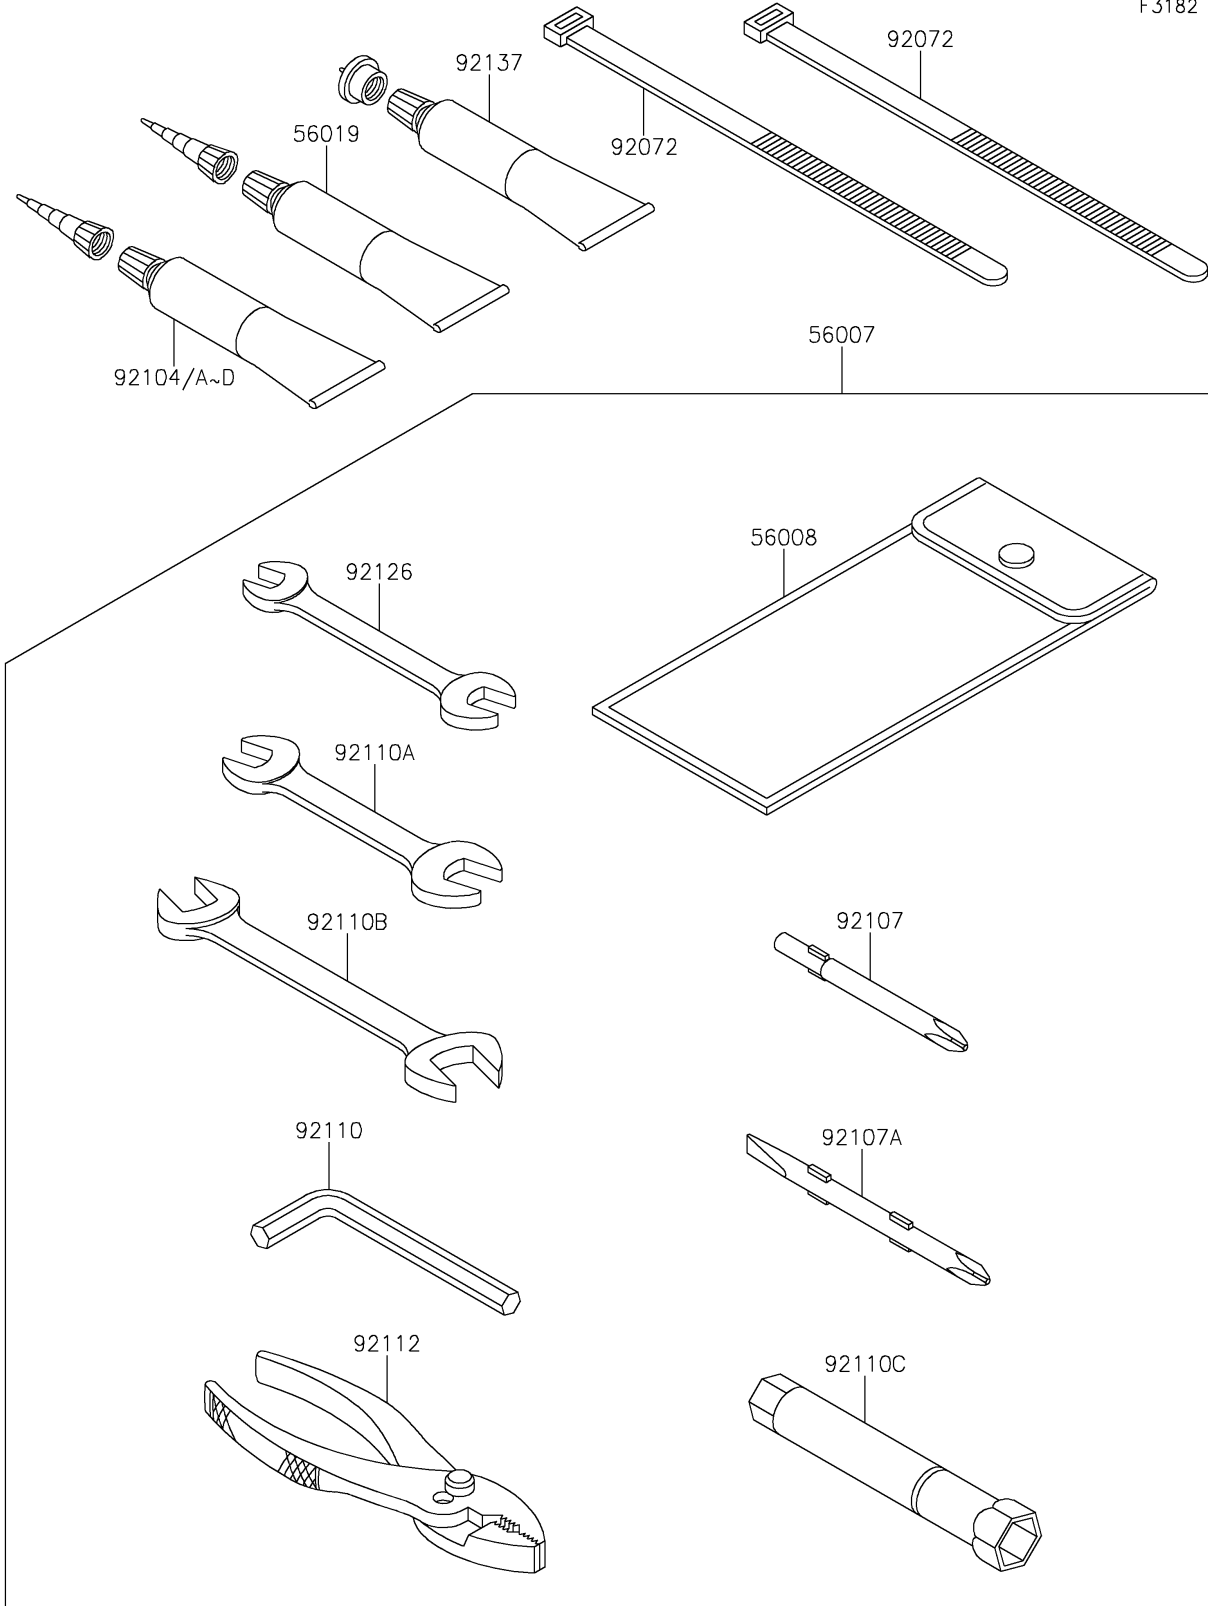

# 2020 JET SKI® ULTRA® 310R PARTS DIAGRAM

Owner's Tools

F3182

### Owner's Tools

ITEM NAME	PART NUMBER	QUANTITY
TOOL-KIT (Ref # 56007)	56007-3720	1
BAG,TOOL (Ref # 56008)	56008-3706	1
GASKET-LIQUID,TB1211,WHITE (Ref # 56019)	56019-120	1
BAND,L=250 (Ref # 92072)	92072-1237	2
GASKET-LIQUID,TB1211F,CLEAR (Ref # 92104)	92104-0004	1
GASKET-LIQUID,TB1216,GRAY (Ref # 92104A)	92104-1063	1
GASKET-LIQUID,TB1216B,BLACK (Ref # 92104B)	92104-1064	1
GASKET-LIQUID,TB1215,GRAY (Ref # 92104C)	92104-1065	1
GASKET-LIQUID,TB1521,BROWN (Ref # 92104D)	92104-3701	1
TOOL-DRIVER,#3PHILLIPS (Ref # 92107)	92107-005	1
TOOL-DRIVER,#2PHILLIPS&SLOT (Ref # 92107A)	92107-1051	1
TOOL-WRENCH,ALLEN,5MM (Ref # 92110)	92110-1015	1
TOOL-WRENCH,OPEN END,10X12 (Ref # 92110A)	92110-1152	1
TOOL-WRENCH,OPEN END,14X17 (Ref # 92110B)	92110-1153	1
TOOL-WRENCH,BOX,16MM (Ref # 92110C)	92110-3706	1
TOOL-PLIERS (Ref # 92112)	92112-1001	1
TOOL-WRENCH,OPEN END,8X10 (Ref # 92126)	92126-004	1
GREASE (Ref # 92137)	92137-1002	1