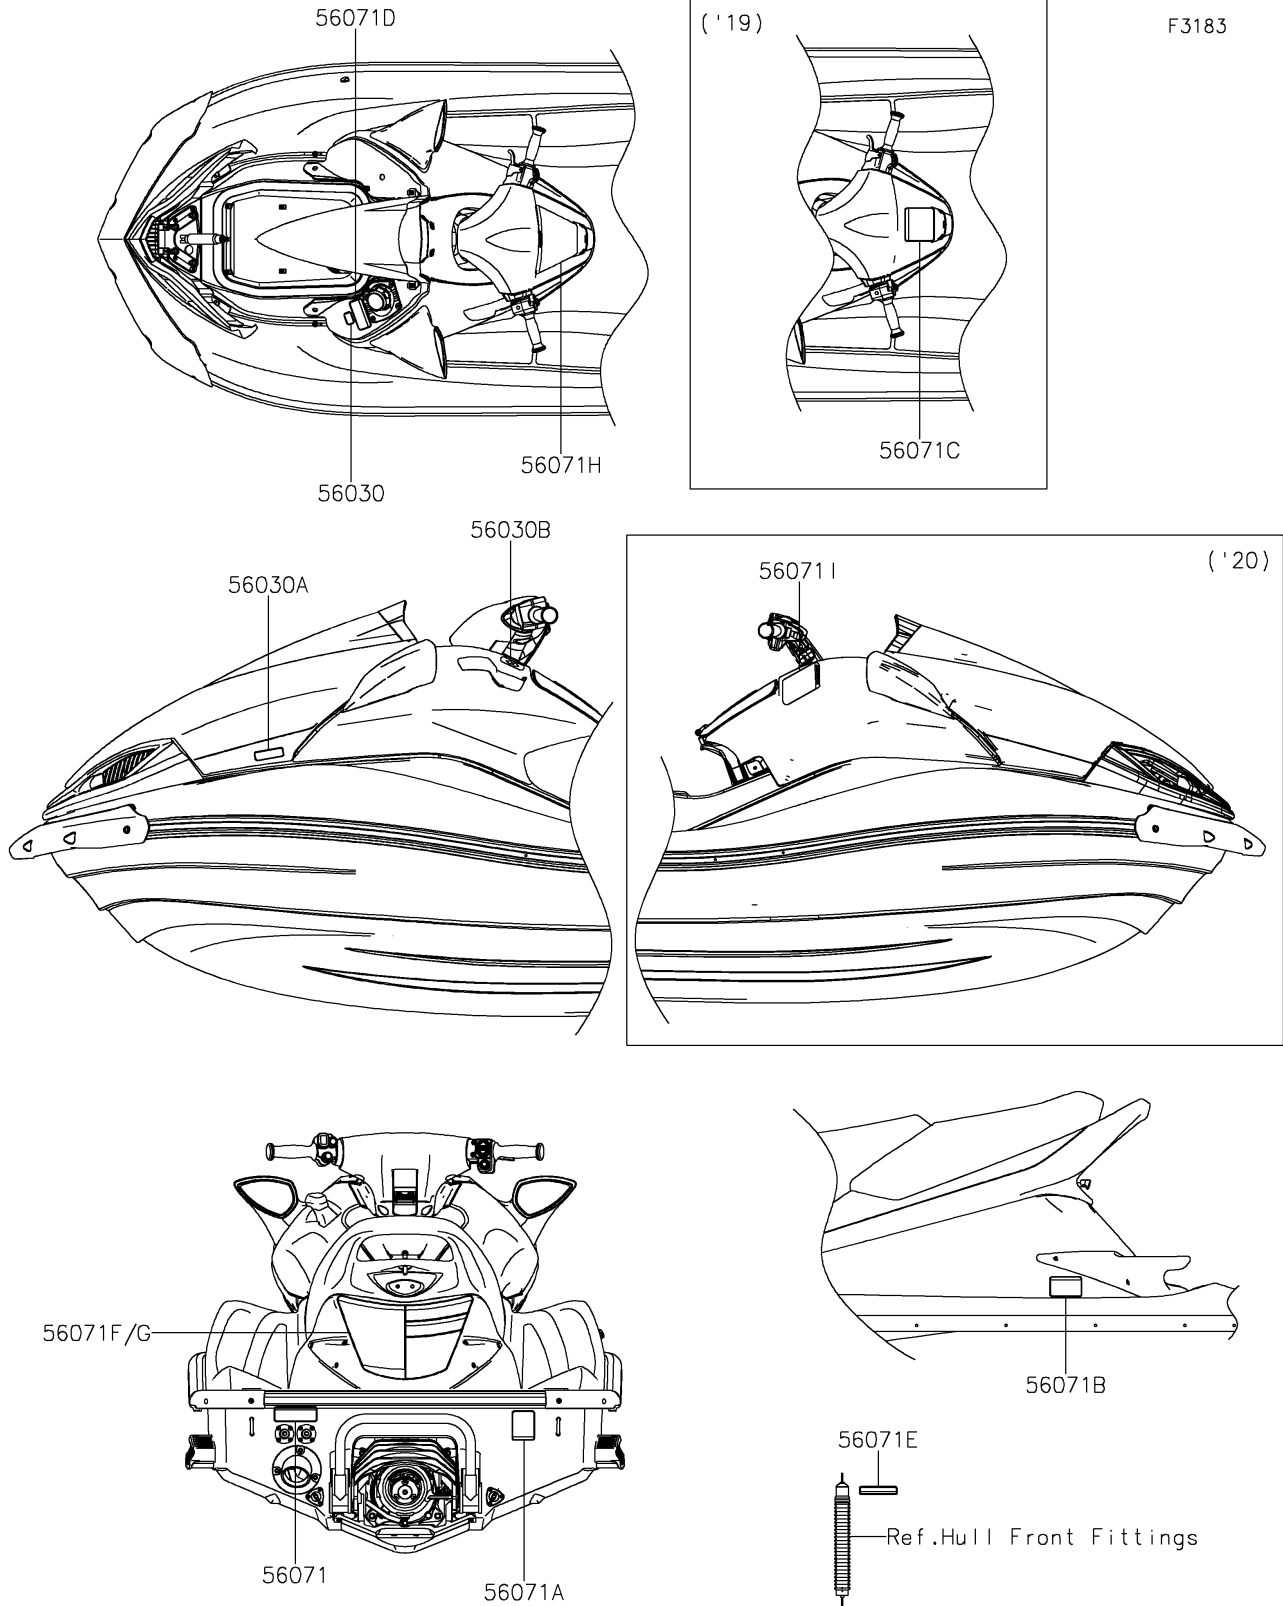

2020 JET SKI® ULTRA® 310R PARTS DIAGRAM

Labels

2020 JET SKI® ULTRA® 310R PARTS LIST

Labels

ITEM NAME	PART NUMBER	QUANTITY
LABEL,GASOLINE (Ref # 56030)	56030-0357	1
LABEL,FIRE EXTINGUISHER (Ref # 56030A)	56030-3755	1
LABEL,REVERSE (Ref # 56030B)	56030-3815	1
LABEL-WARNING,FLUSHING (Ref # 56071)	56071-0392	1
LABEL-WARNING,RIGHTING (Ref # 56071A)	56071-0398	1
LABEL-WARNING,GRAB,HANDLE,STEP (Ref # 56071B)	56071-0402	1
LABEL-WARNING,FUEL SUPPLY (Ref # 56071D)	56071-0424	1
LABEL-WARNING,DAMPER (Ref # 56071E)	56071-0568	1
LABEL-WARNING,IMPORTANT SAFETY (Ref # 56071G)	56071-0878	1
LABEL-WARNING,AVOID COLLISIONS (Ref # 56071H)	56071-0879	1
LABEL-WARNING,READ AND FOLLOW (Ref # 56071I)	56071-0880	1