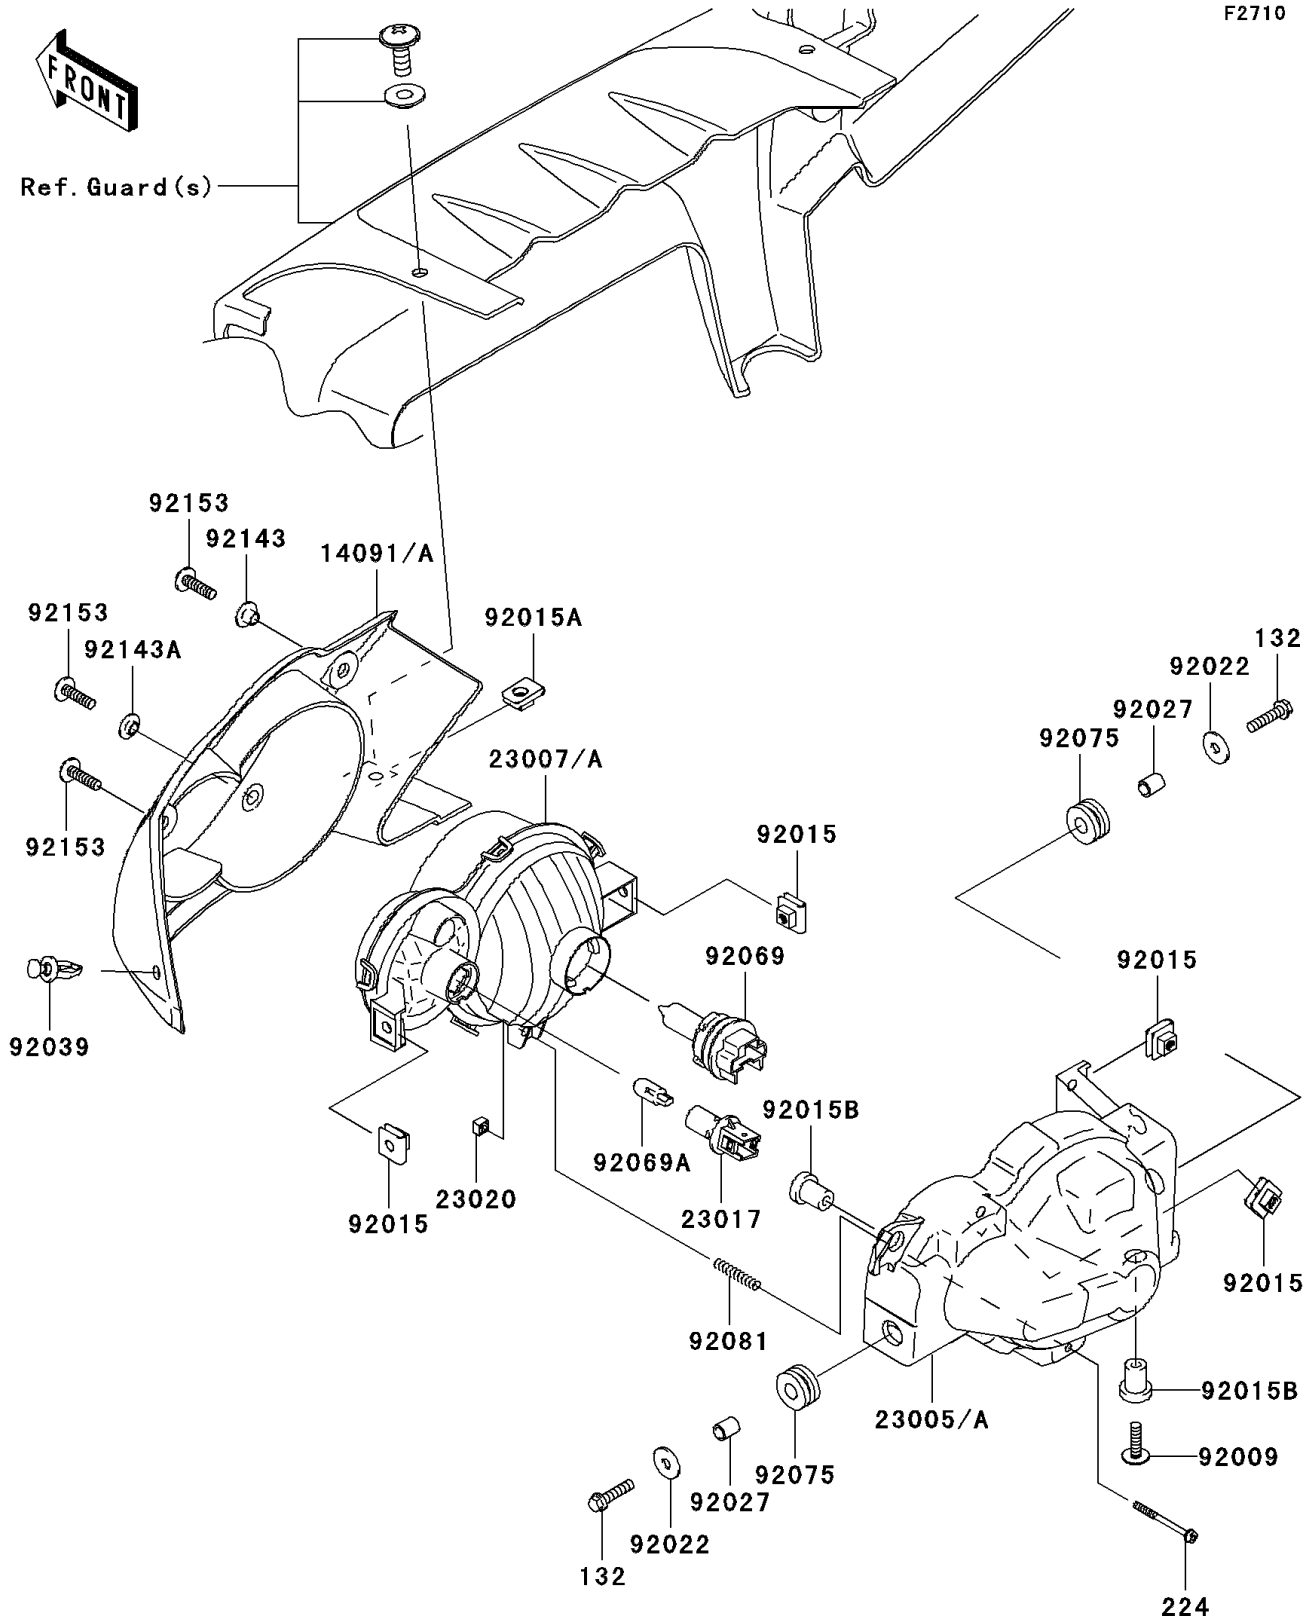

2005 Brute Force 750 4x4i PARTS DIAGRAM

Headlight(s)

F2710

2005 Brute Force 750 4x4i PARTS LIST

Headlight(s)

ITEM NAME	PART NUMBER	QUANTITY
BOLT-FLANGED-SMALL,6X25 (Ref # 132)	132H0625	4
SCREW-PAN-WP-CROS,4X45 (Ref # 224)	224D0445	2
COVER,HEAD LAMP,LH,F.BLACK (Ref # 14091)	14091-0132-6Z	1
COVER,HEAD LAMP,RH,F.BLACK (Ref # 14091A)	14091-0133-6Z	1
BODY-COMP-HEAD LAMP,LH (Ref # 23005)	23005-0006	1
BODY-COMP-HEAD LAMP,RH (Ref # 23005A)	23005-0007	1
LENS-COMP,HEAD LAMP,LH (Ref # 23007)	23007-0024	1
LENS-COMP,HEAD LAMP,RH (Ref # 23007A)	23007-0025	1
SOCKET,HEAD LAMP (Ref # 23017)	23017-0001	2
NUT,4MM,FOCUS ADJUST (Ref # 23020)	23020-018	2
SCREW,6X22 (Ref # 92009)	92009-1664	2
NUT,6MM (Ref # 92015)	92015-1094	8
NUT,6MM (Ref # 92015A)	92015-1602	2
NUT,RUBBER,6MM (Ref # 92015B)	92015-1692	4
WASHER,6.5X20X1.6 (Ref # 92022)	92022-125	4
COLLAR,6.8X10X12 (Ref # 92027)	92027-162	4
RIVET (Ref # 92039)	92039-1229	2
BULB,12V 40/40W (Ref # 92069)	92069-0005	2
BULB,12V 5W (Ref # 92069A)	92069-0006	2
DAMPER (Ref # 92075)	92075-1690	4
SPRING,FOCUS ADJUST (Ref # 92081)	92081-1896	2
COLLAR (Ref # 92143)	92143-1057	2
COLLAR (Ref # 92143A)	92143-1087	2
BOLT,SOCKET,6X22 (Ref # 92153)	92153-0574	6