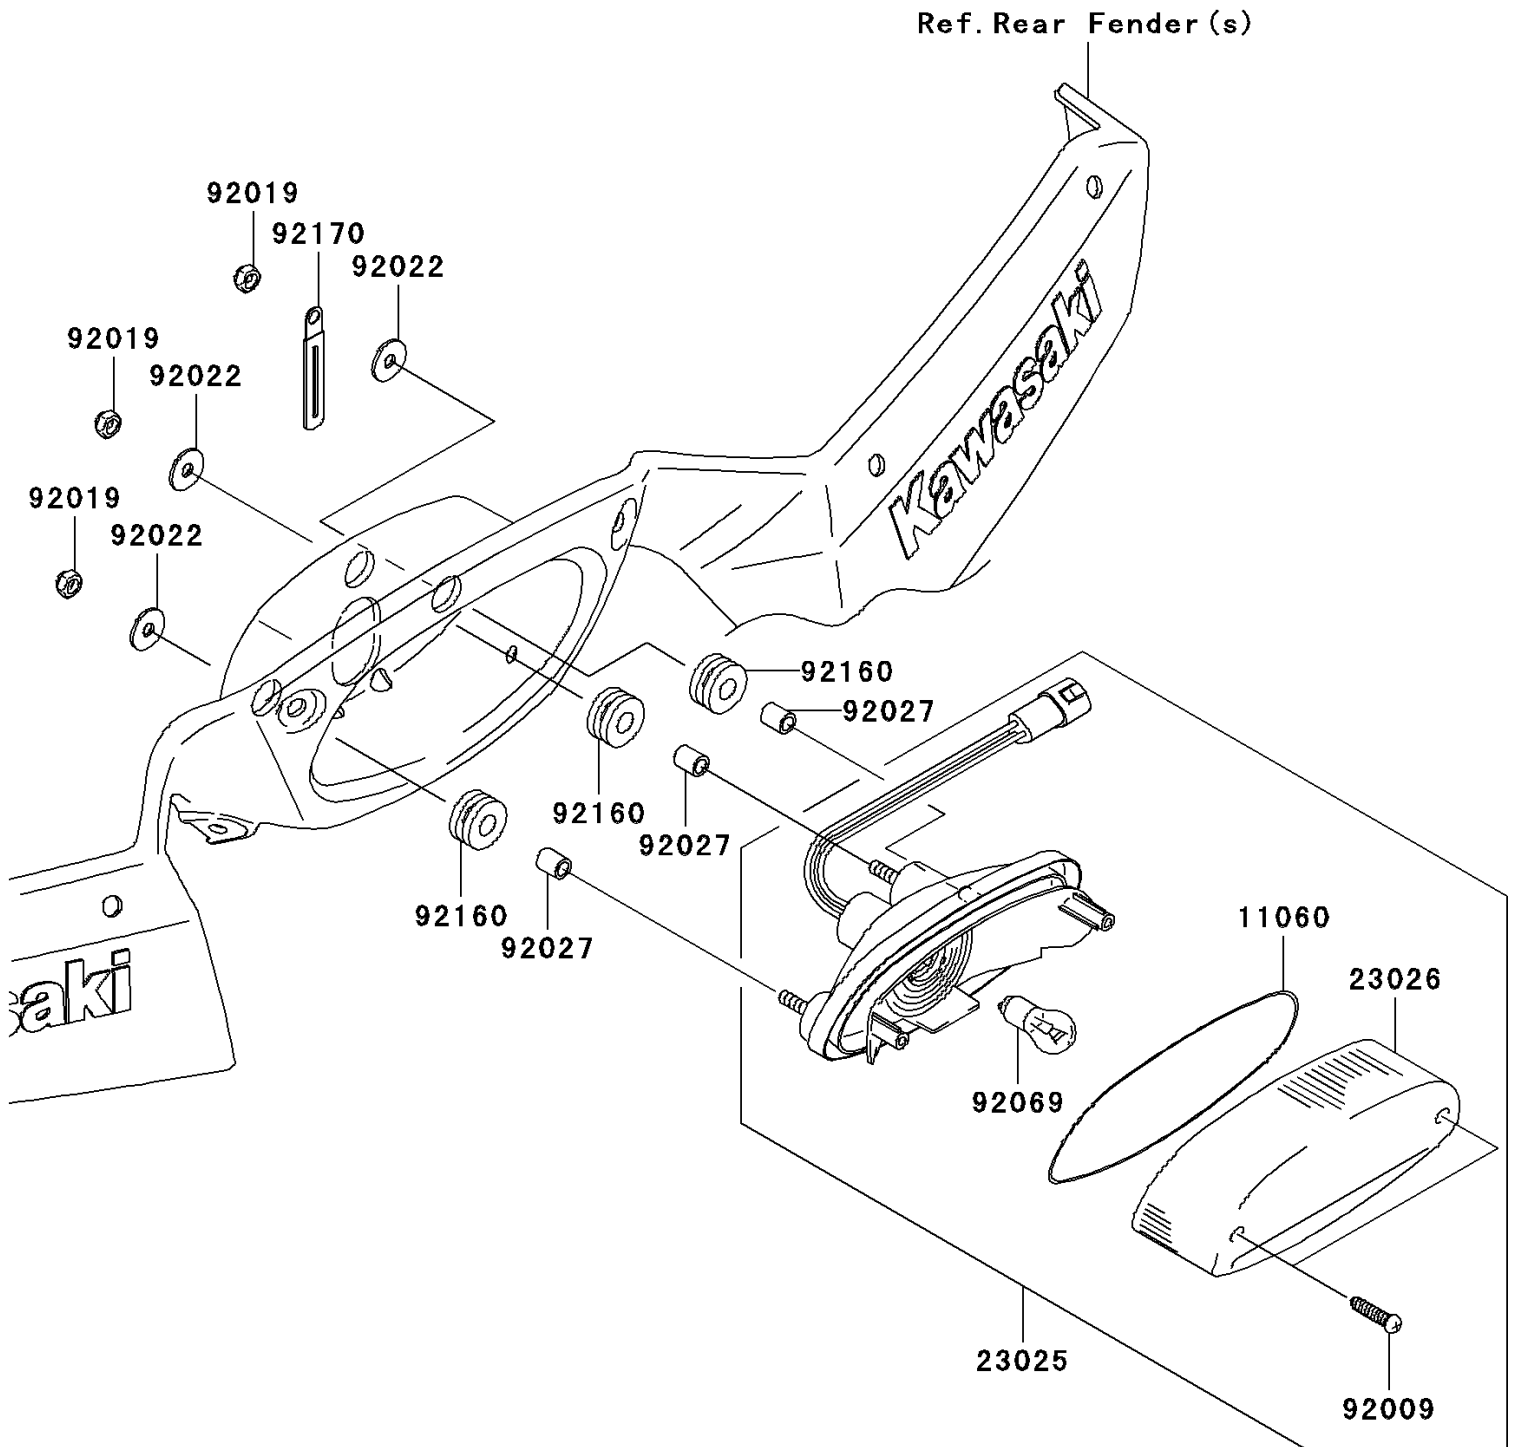

2005 Brute Force 750 4x4i PARTS DIAGRAM

Taillight(s)

F2720

2005 Brute Force 750 4x4i PARTS LIST

Taillight(s)

ITEM NAME	PART NUMBER	QUANTITY
GASKET, TAIL LAMP LENS (Ref # 11060)	11060-1174	1
LAMP-TAIL (Ref # 23025)	23025-0011	1
LENS, TAIL LAMP (Ref # 23026)	23026-1183	1
SCREW, TAPPING, 4X20 (Ref # 92009)	92009-1378	2
NUT, LOCK, 6MM (Ref # 92019)	92019-008	3
WASHER, 6.5X20X1.6 (Ref # 92022)	92022-1557	3
COLLAR, 6.8X10X12 (Ref # 92027)	92027-162	3
BULB, 12V 21/5W (Ref # 92069)	92069-063	1
DAMPER (Ref # 92160)	92160-1162	3
CLAMP (Ref # 92170)	92170-1514	1