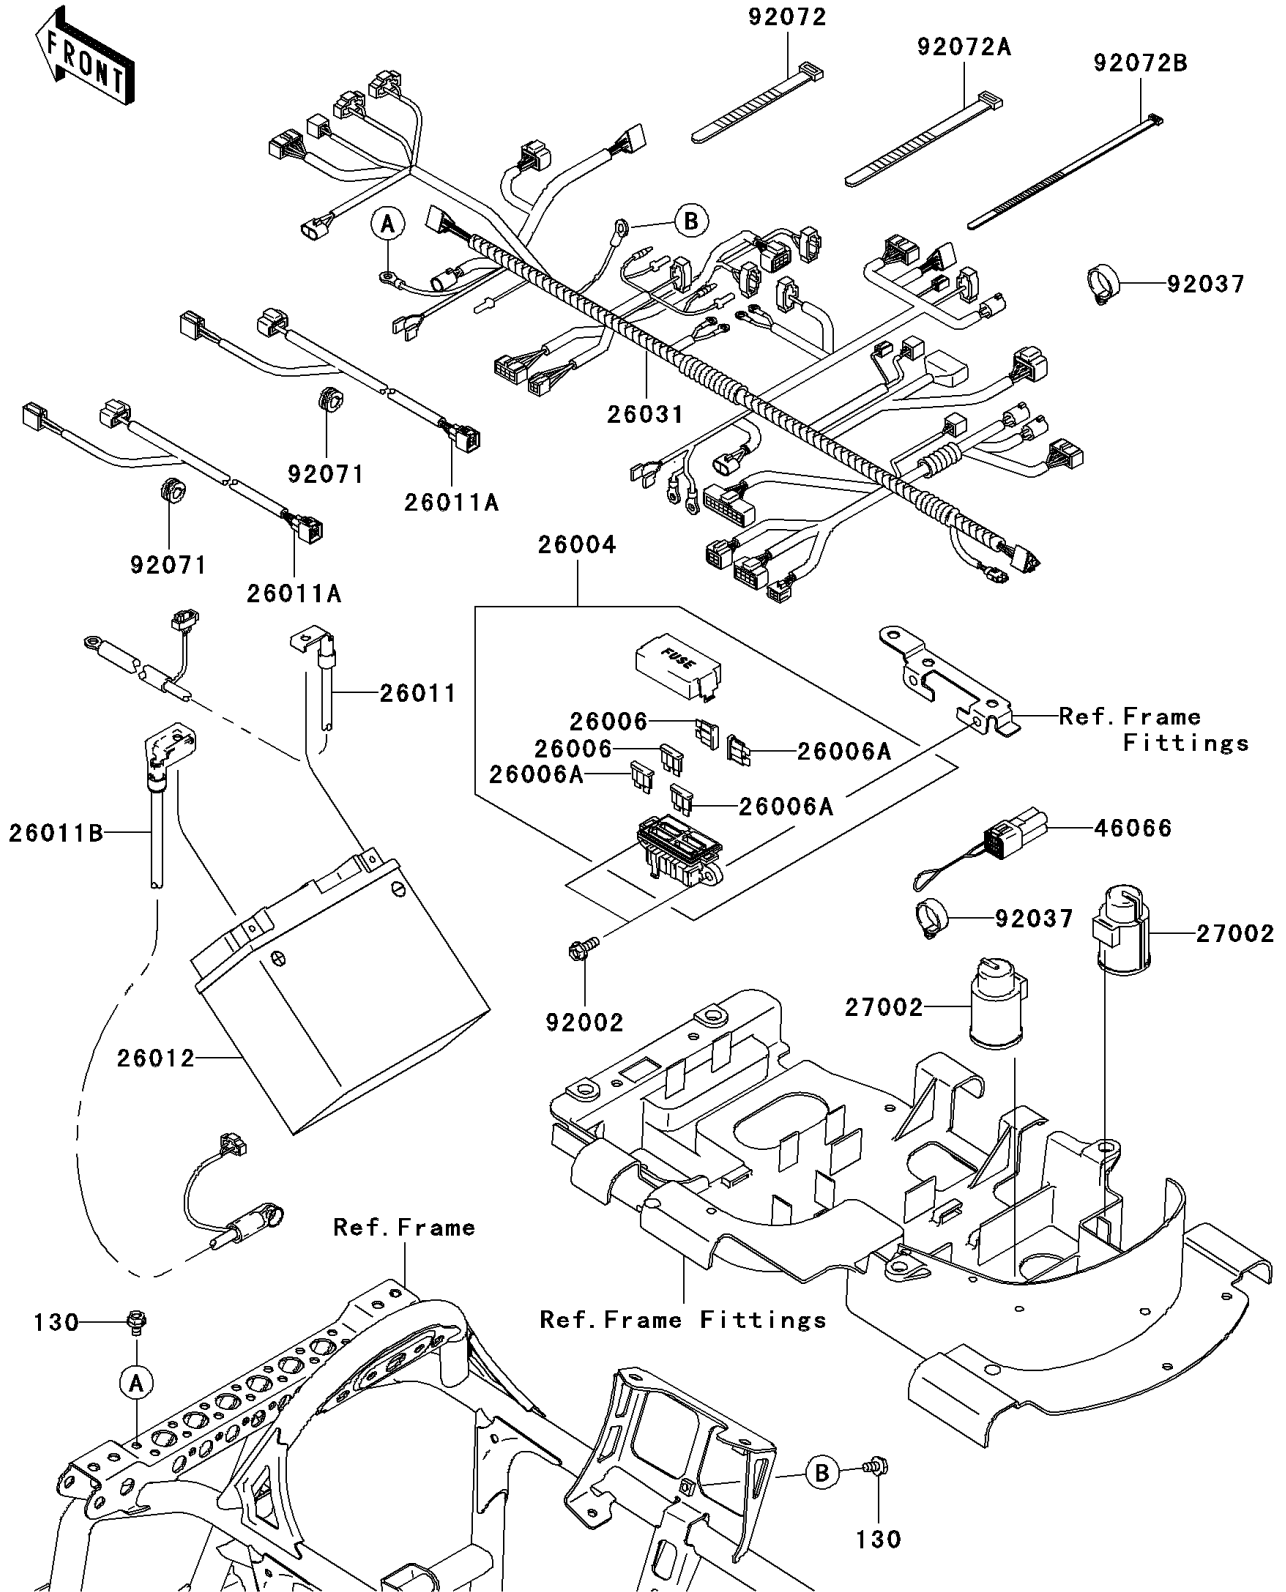

2005 Brute Force 750 4x4i PARTS DIAGRAM

Chassis Electrical Equipment

F2760

2005 Brute Force 750 4x4i PARTS LIST

Chassis Electrical Equipment

ITEM NAME	PART NUMBER	QUANTITY
BOLT-FLANGED,6X10 (Ref # 130)	130J0610	2
FUSE-ASSY (Ref # 26004)	26004-0011	1
FUSE,30A (Ref # 26006)	26006-0004	2
FUSE,10A (Ref # 26006A)	26006-0005	3
WIRE-LEAD,BATTERY(-) (Ref # 26011)	26011-0026	1
WIRE-LEAD,HEAD LAMP (Ref # 26011A)	26011-0052	2
WIRE-LEAD,BATTERY(+) (Ref # 26011B)	26011-0053	1
BATTERY,MF,KMX14-BS,12V 12AH (Ref # 26012)	26012-1414	1
HARNESS,MAIN (Ref # 26031)	26031-0253	1
RELAY-ASSY (Ref # 27002)	27002-1095	2
CONNECTOR-ASSY,RESET (Ref # 46066)	46066-0001	1
BOLT,6X16 (Ref # 92002)	92002-1571	2
CLAMP,HOSE (Ref # 92037)	92037-1827	10
GROMMET (Ref # 92071)	92071-1128	2
BAND,L=123 (Ref # 92072)	92072-030	2
BAND,L=149 (Ref # 92072A)	92072-031	1
BAND,L=188 (Ref # 92072B)	92072-1239	5