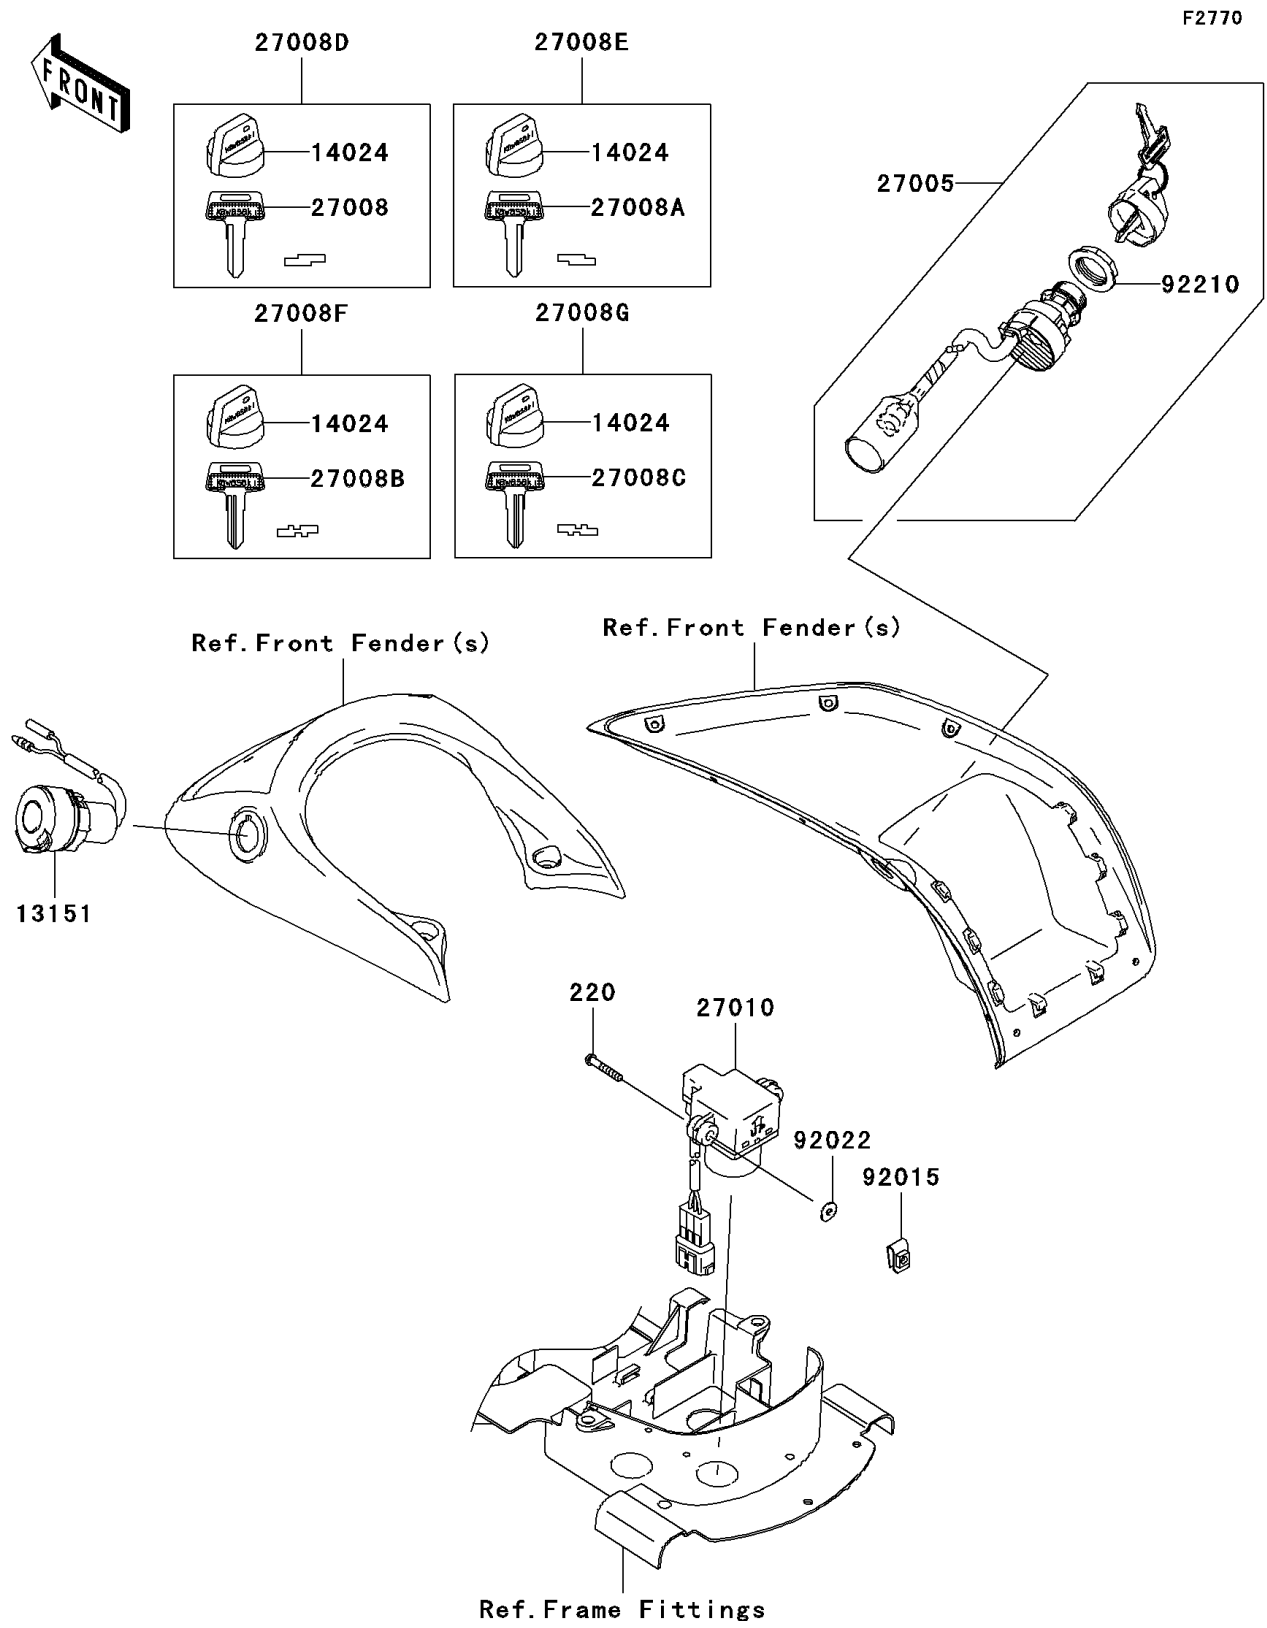

2005 Brute Force 750 4x4i PARTS DIAGRAM

Ignition Switch

2005 Brute Force 750 4x4i PARTS LIST

Ignition Switch

ITEM NAME	PART NUMBER	QUANTITY
SCREW-PAN-CROS,4X25 (Ref # 220)	220B0425	2
SWITCH-COMP,D.C.TERMINAL (Ref # 13151)	13151-0003	1
COVER,KEY (Ref # 14024)	14024-1551	4
SWITCH-ASSY-IGNITION (Ref # 27005)	27005-0019	1
KEY-LOCK,BLANK (Ref # 27008)	27008-1041	1
KEY-LOCK,BLANK (Ref # 27008A)	27008-1042	1
KEY-LOCK,BLANK (Ref # 27008B)	27008-1043	1
KEY-LOCK,BLANK (Ref # 27008C)	27008-1044	1
KEY-LOCK,BLANK,W/COVER (Ref # 27008D)	27008-1132	1
KEY-LOCK,BLANK,W/COVER (Ref # 27008E)	27008-1133	1
KEY-LOCK,BLANK,W/COVER (Ref # 27008F)	27008-1134	1
KEY-LOCK,BLANK,W/COVER (Ref # 27008G)	27008-1135	1
SWITCH,INVERT SENSOR (Ref # 27010)	27010-1421	1
NUT,4MM (Ref # 92015)	92015-1567	2
WASHER,4.3X12.5X1 (Ref # 92022)	92022-1888	2
NUT,IGNITION SWITCH (Ref # 92210)	92210-1109	1