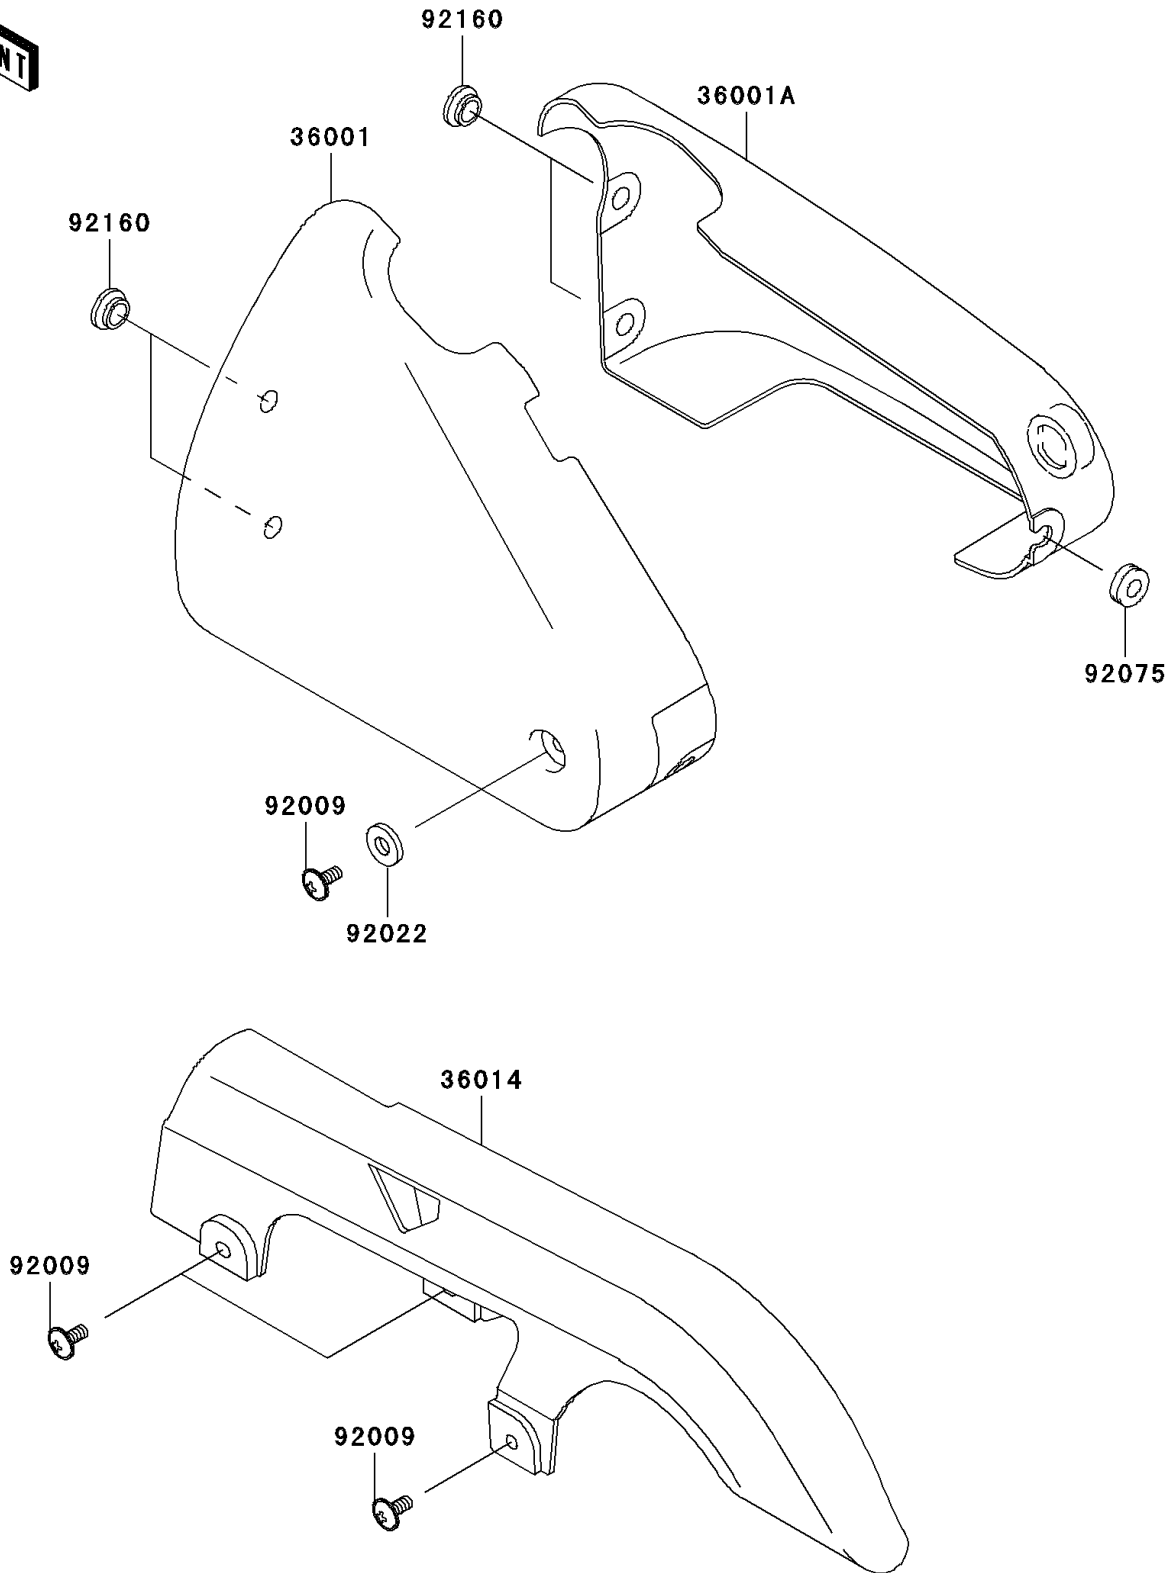

# 2006 Vulcan 500 LTD PARTS DIAGRAM

Side Covers/Chain Cover

F2610

## 2006 Vulcan 500 LTD PARTS LIST

### Side Covers/Chain Cover

ITEM NAME	PART NUMBER	QUANTITY
COVER-SIDE,LH,EBONY (Ref # 36001)	36001-1559-H8	1
COVER-SIDE,RH,EBONY (Ref # 36001A)	36001-1560-H8	1
CASE-CHAIN (Ref # 36014)	36014-1201	1
SCREW,6X14 (Ref # 92009)	92009-1662	4
WASHER,6.5X16X1 (Ref # 92022)	92022-1143	1
DAMPER (Ref # 92075)	92075-1629	1
DAMPER (Ref # 92160)	92160-1764	4