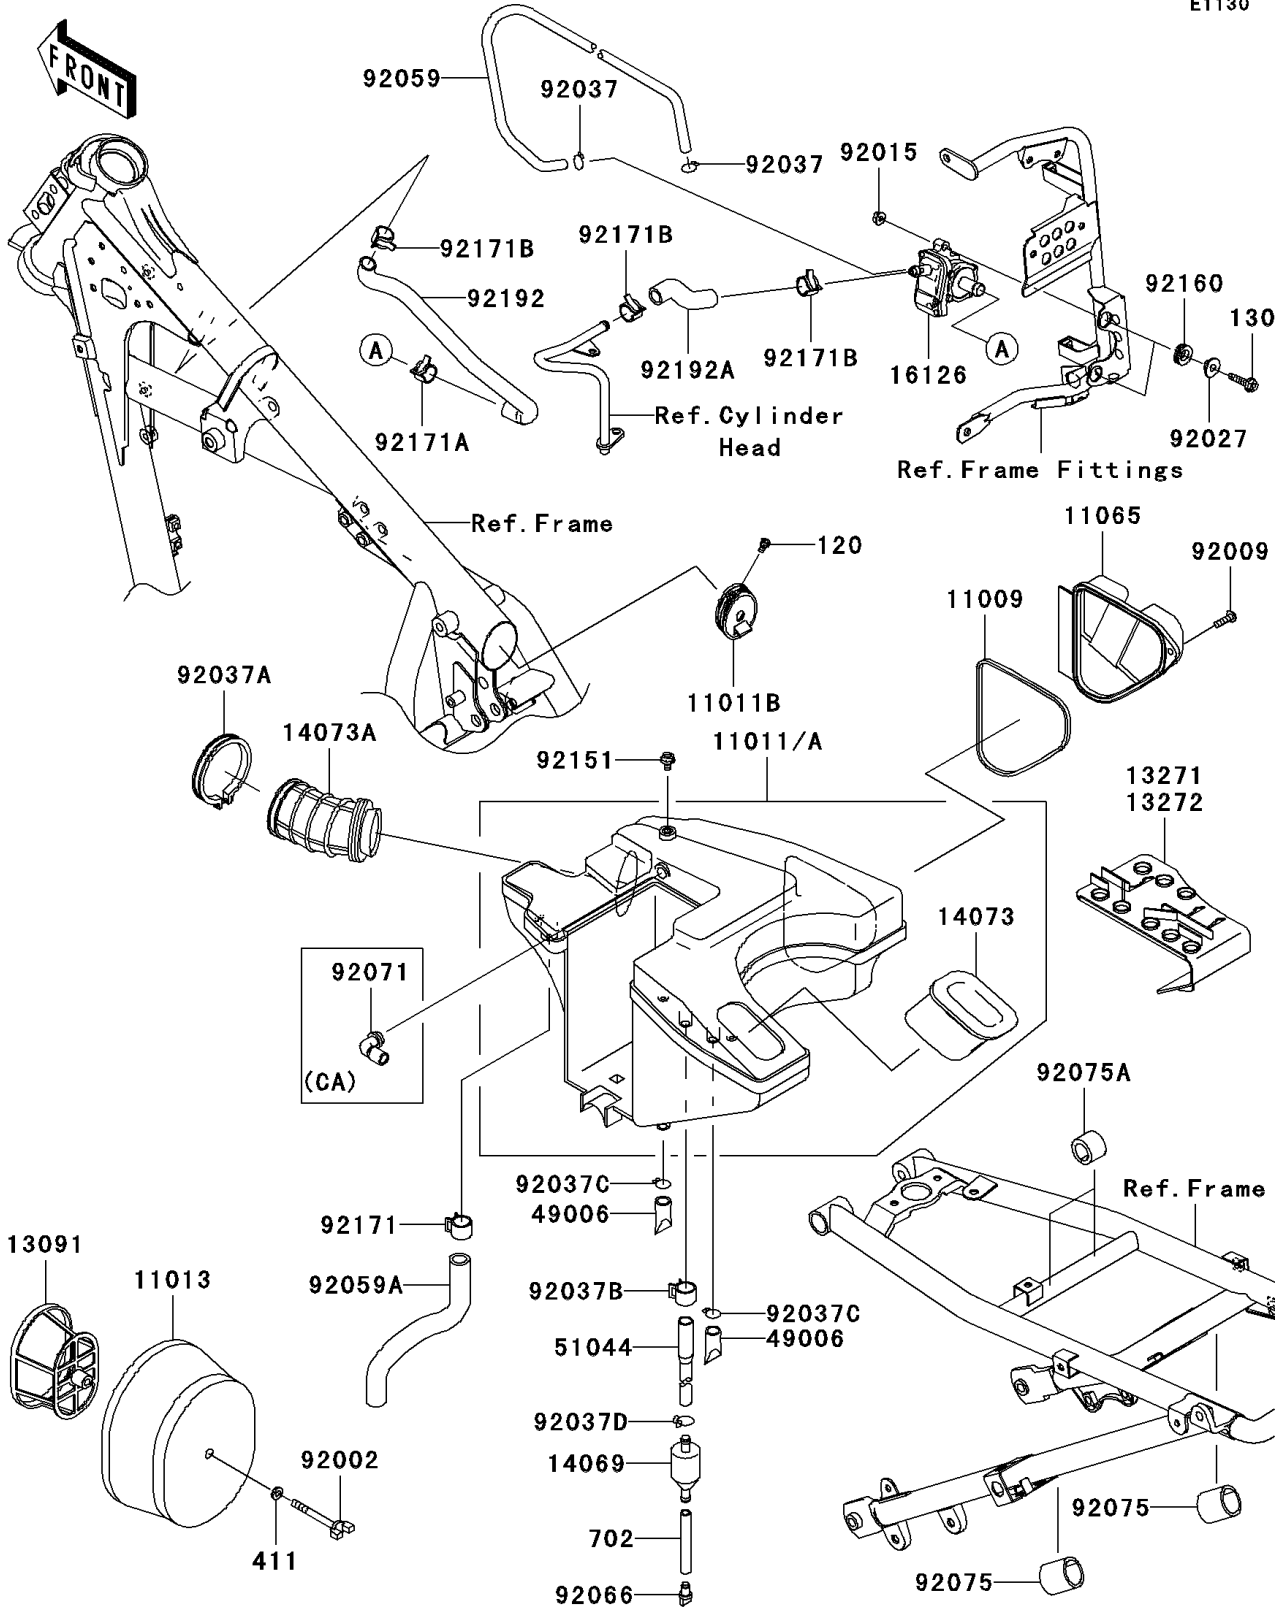

2008 KLR™ 650 PARTS DIAGRAM

Air Cleaner

E1130

2008 KLR™ 650 PARTS LIST

Air Cleaner

ITEM NAME	PART NUMBER	QUANTITY
GASKET (Ref # 11009)	11009-1649	1
CASE-AIR FILTER (Ref # 11011B)	11011-0095	1
ELEMENT-AIR FILTER (Ref # 11013)	11013-1152	1
CAP,AIR FILTER (Ref # 11065)	11065-1133	1
HOLDER (Ref # 13091)	13091-1473	1
PLATE (Ref # 13271)	13271-0774	1
BREATHER (Ref # 14069)	14069-1051	1
DUCT (Ref # 14073)	14073-0119	1
DUCT (Ref # 14073A)	14073-1288	1
VALVE,2ND AIR (Ref # 16126)	16126-0026	1
BOOT (Ref # 49006)	49006-1211	2
TUBE-ASSY,AIR FILTER (Ref # 51044)	51044-1105	1
BOLT (Ref # 92002)	92002-1904	1
SCREW (Ref # 92009)	92009-1460	1
NUT,FLANGED,6MM,BLACK (Ref # 92015)	92015-1233	2
COLLAR,L=7.4 (Ref # 92027)	92027-1848	2
CLAMP (Ref # 92037)	92037-1610	2
CLAMP (Ref # 92037A)	92037-1859	1
CLAMP (Ref # 92037B)	92037-1861	1
CLAMP,14.5MM (Ref # 92037C)	92037-1900	2
CLAMP,TUBE (Ref # 92037D)	92037-1972	1
TUBE,4X9X550,WHITE (Ref # 92059)	92059-1760	1
TUBE (Ref # 92059A)	92059-1774	1
PLUG,DRAIN (Ref # 92066)	92066-1211	1
DAMPER,25X31X30 (Ref # 92075)	92075-1906	2
DAMPER,18X27X20 (Ref # 92075A)	92075-1907	2
BOLT,6X10 (Ref # 92151)	92151-1344	1
DAMPER (Ref # 92160)	92160-1278	2
CLAMP (Ref # 92171)	92171-0329	1

2008 KLR™ 650 PARTS LIST

Air Cleaner

ITEM NAME	PART NUMBER	QUANTITY
CLAMP,16MM (Ref # 92171A)	92171-0976	1
CLAMP,15MM (Ref # 92171B)	92171-1600	3
TUBE,A/C-ASV,PINK (Ref # 92192)	92192-0322	1
TUBE,ASV-HEAD,YELLOW (Ref # 92192A)	92192-0323	1
BOLT-SOCKET,5X8 (Ref # 120)	120CA0508	1
BOLT-FLANGED,6X25 (Ref # 130)	130BA0625	2
WASHER-PLAIN,6.5X13X1 (Ref # 411)	411AA0600	1
TUBE-RUBBER,7X10X70 (Ref # 702)	702A0770	1
CASE-AIR FILTER (Ref # 11011)	11011-0071	1
CASE-AIR FILTER (Ref # 11011A)	11011-0076	1
GROMMET,AIR FILTER (Ref # 92071)	92071-1147	1