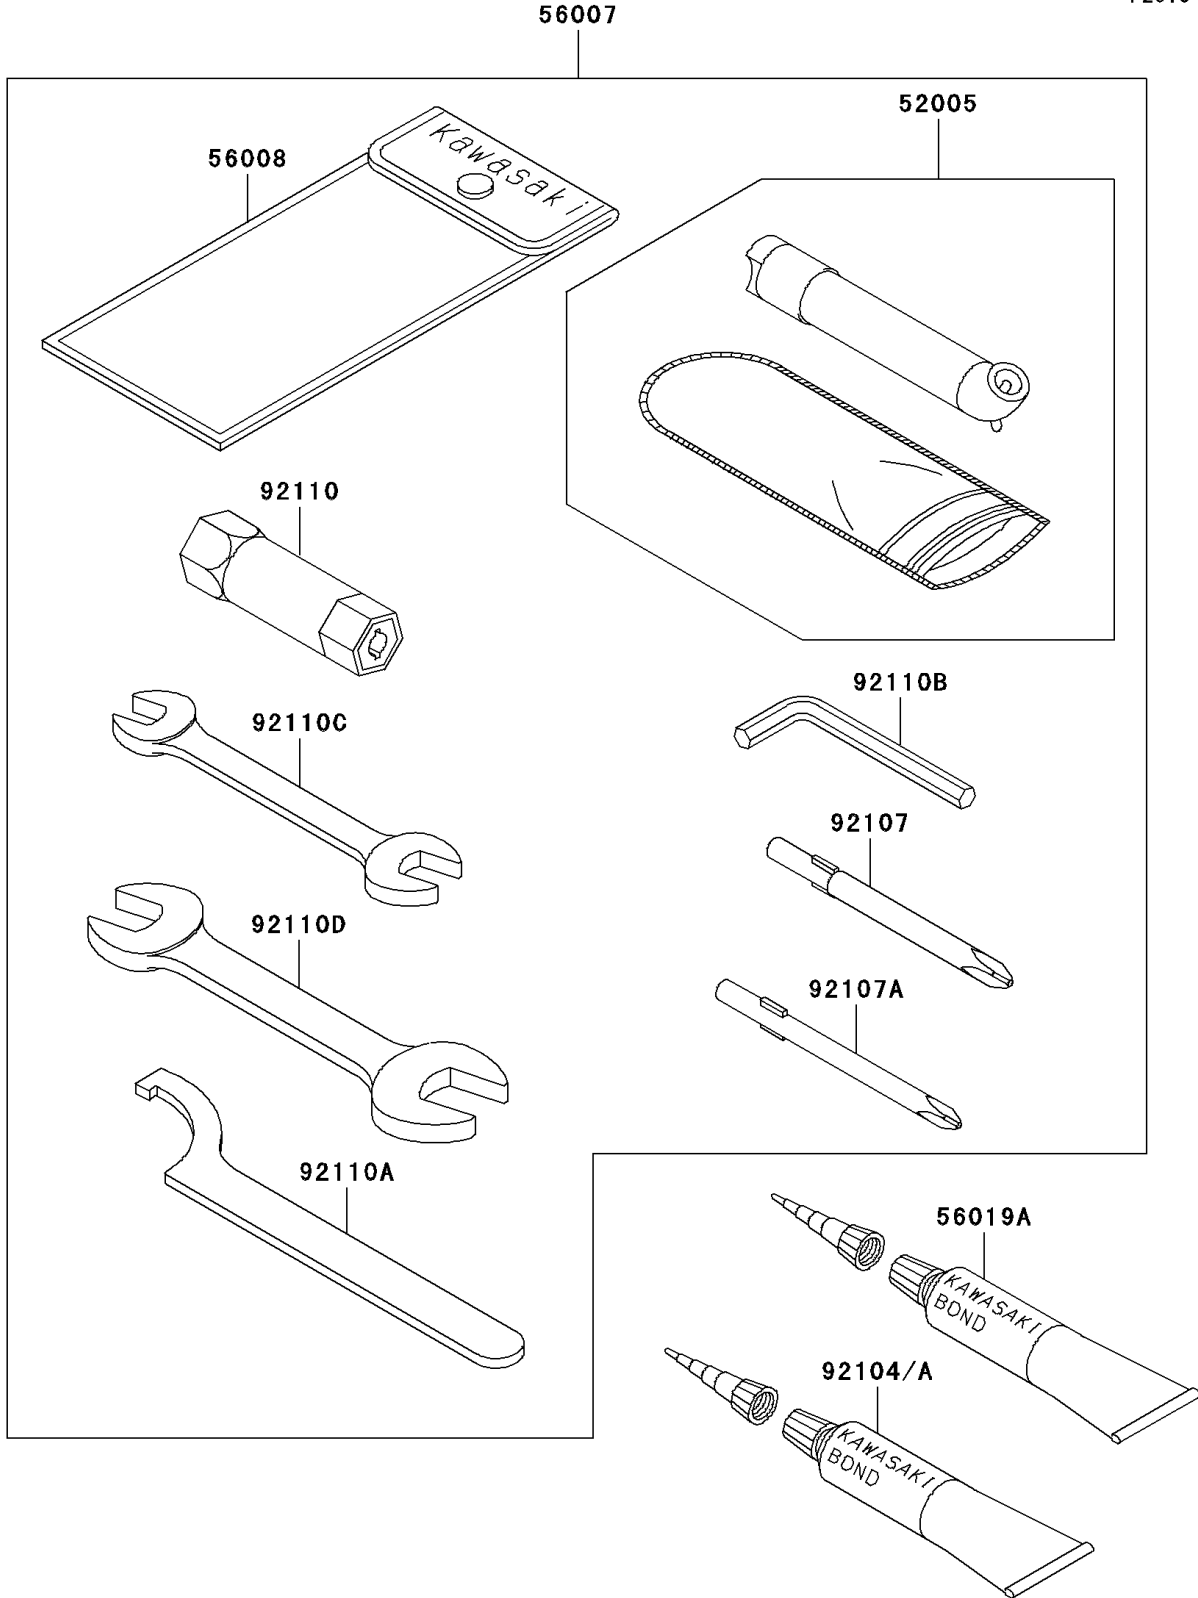

2005 Brute Force 750 4x4i PARTS DIAGRAM

Owner's Tools

F2810

2005 Brute Force 750 4x4i PARTS LIST

Owner's Tools

ITEM NAME	PART NUMBER	QUANTITY
GAUGE,AIR (Ref # 52005)	52005-1082	1
TOOL-KIT (Ref # 56007)	56007-0014	1
BAG,TOOL (Ref # 56008)	56008-1007	1
THREE BOND TB1211,HT/RS,WHITE (Ref # 56019A)	56019-120	1
GASKET-LIQUID,TB1211F (Ref # 92104)	92104-0004	1
GASKET-LIQUID,TB1216,GRAY (Ref # 92104A)	92104-1063	1
TOOL-DRIVER,#3PHILLIPS (Ref # 92107)	92107-005	1
TOOL-DRIVER,#2PHILLIPS (Ref # 92107A)	92107-1053	1
TOOL-WRENCH,BOX,16MM (Ref # 92110)	92110-1116	1
TOOL-WRENCH,HOOK (Ref # 92110A)	92110-1129	1
TOOL-WRENCH,ALLEN,3MM (Ref # 92110B)	92110-1140	1
TOOL-WRENCH,OPEN END,10X12 (Ref # 92110C)	92110-1152	1
TOOL-WRENCH,OPEN END,14X17 (Ref # 92110D)	92110-1153	1