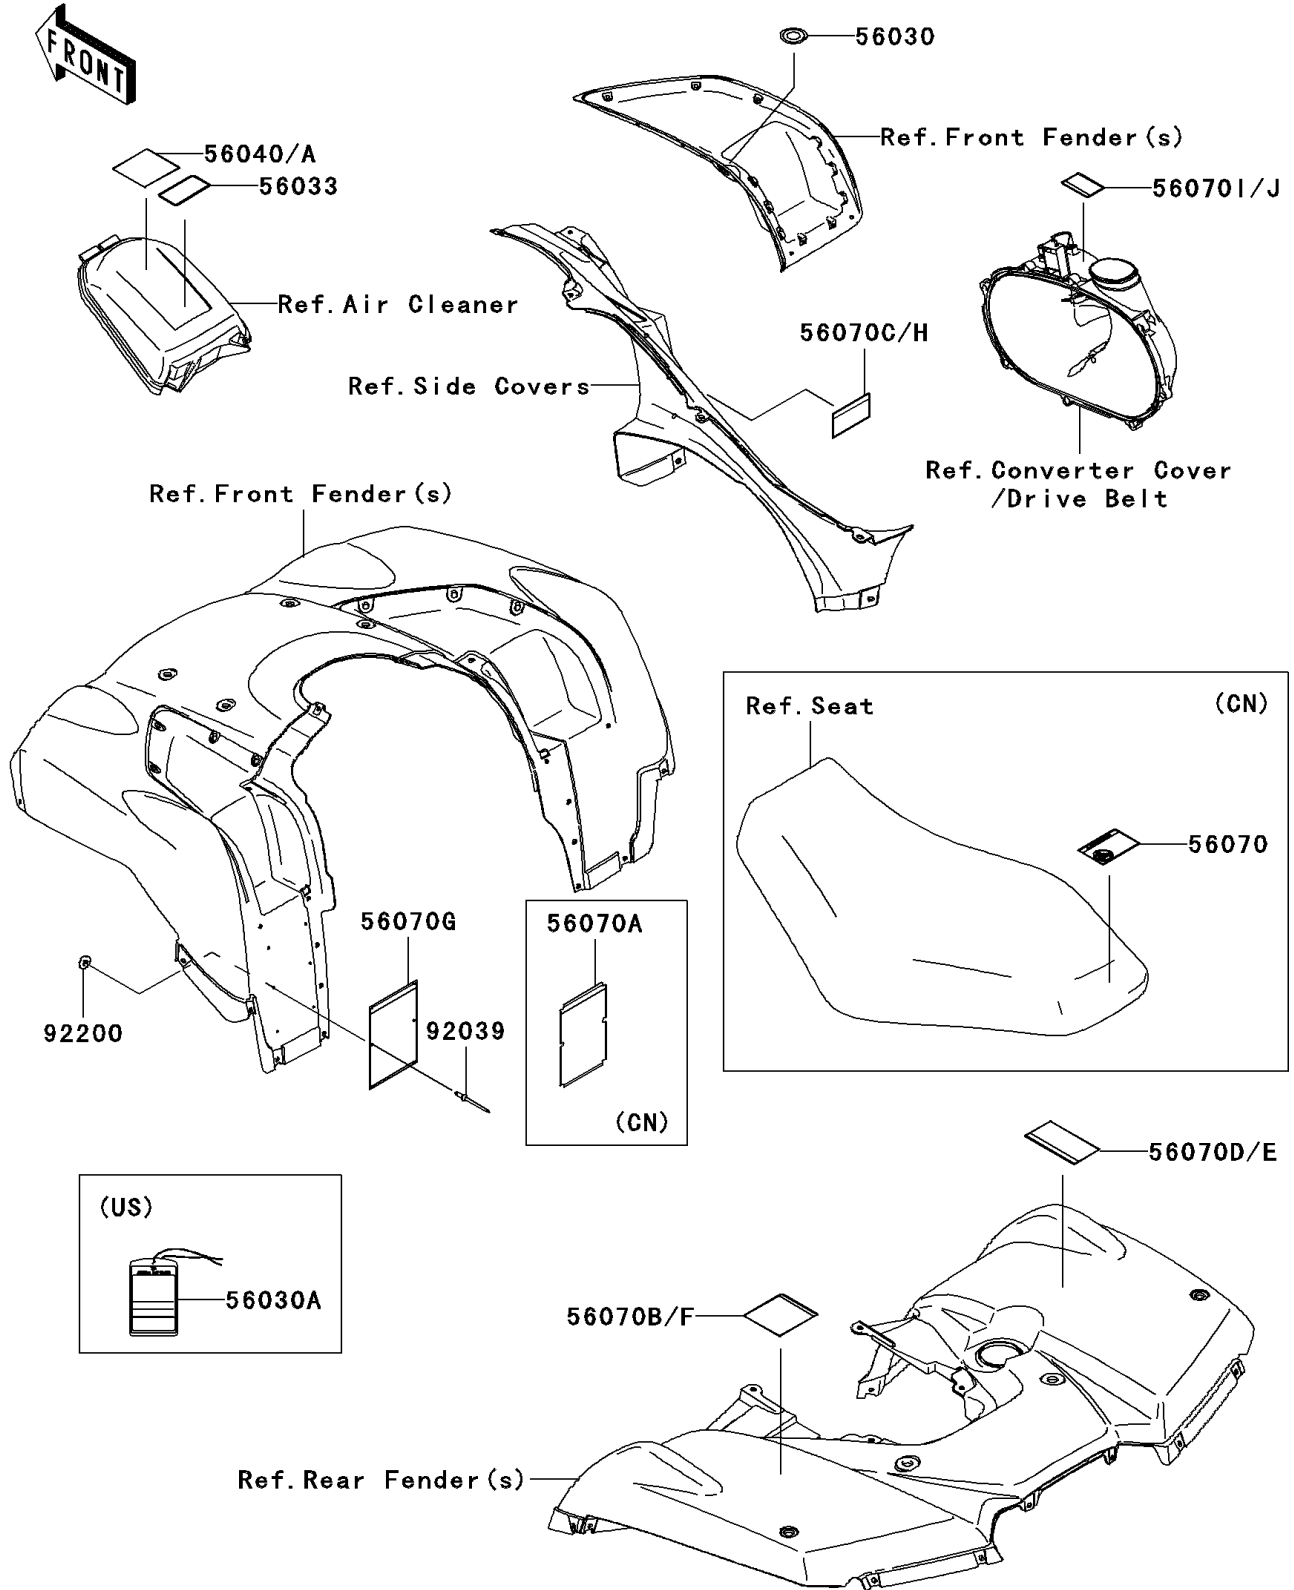

2005 Brute Force 750 4x4i PARTS DIAGRAM

Labels

F2860

2005 Brute Force 750 4x4i PARTS LIST

Labels

ITEM NAME	PART NUMBER	QUANTITY
LABEL,IGNITION SWITCH (Ref # 56030)	56030-0018	1
LABEL-MANUAL,AIR CLEANER (Ref # 56033)	56033-0064	1
LABEL-WARNING,UNDER 16 (Ref # 56040)	56040-1276	1
LABEL-WARNING,DRIVE BELT (Ref # 56070D)	56070-0038	1
LABEL-WARNING,TIRE&MAX LOAD (Ref # 56070F)	56070-0045	1
LABEL-WARNING,SERIOUS INJURY (Ref # 56070G)	56070-1151	1
LABEL-WARNING,SHIFT LEVER (Ref # 56070H)	56070-1170	1
LABEL-WARNING,CVT COVER (Ref # 56070I)	56070-1269	1
RIVET,3.2X8 (Ref # 92039)	92039-3763	6
WASHER,3.5X8X1 (Ref # 92200)	92200-1251	6
LABEL,HANGTAG (Ref # 56030A)	56030-0047	1
LABEL-WARNING,AGE (Ref # 56040A)	56040-1325	1
LABEL-WARNING,NO PASSENGER (Ref # 56070)	56070-0018	1
LABEL-WARNING,GENERAL (Ref # 56070A)	56070-0019	1
LABEL-WARNING,TIRE&MAX LOAD (Ref # 56070B)	56070-0025	1
LABEL-WARNING,SHIFT LEVER(FREN (Ref # 56070C)	56070-0037	1
LABEL-WARNING,DRIVE BELT(FRENC (Ref # 56070E)	56070-0039	1
LABEL-WARNING,CVT COVER(FRENCH (Ref # 56070J)	56070-1271	1