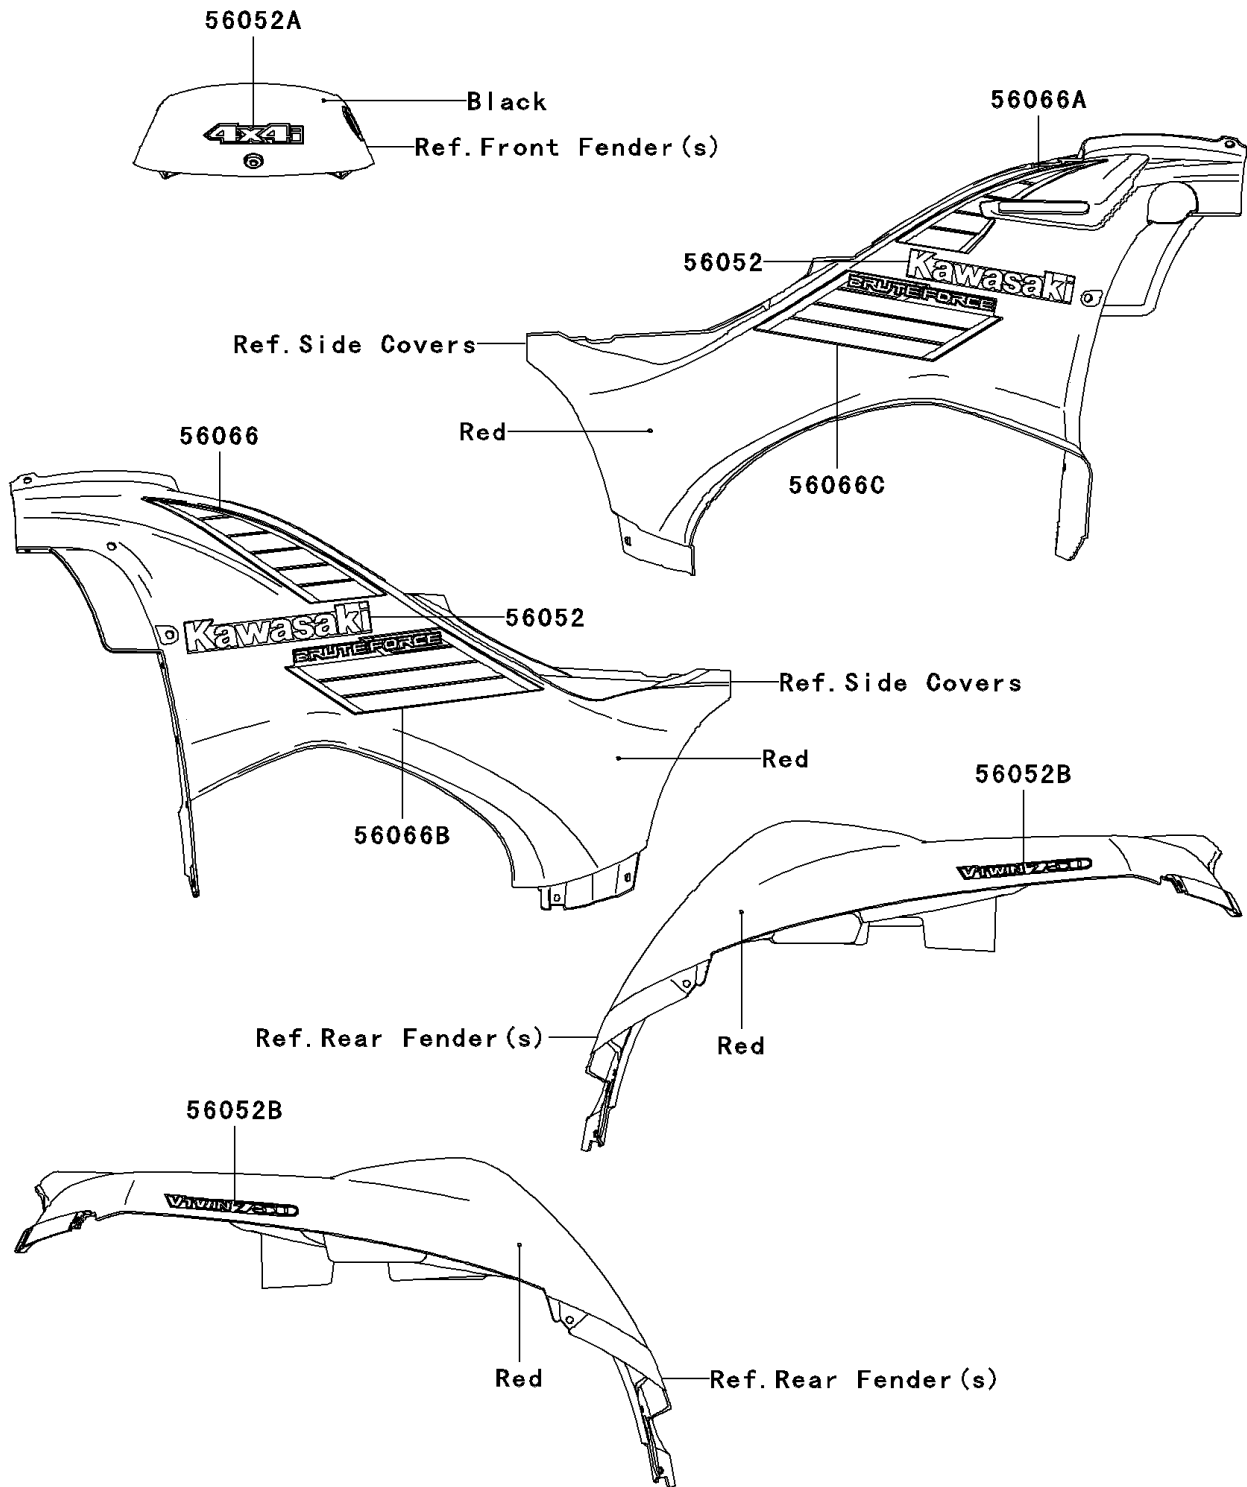

# 2005 Brute Force 750 4x4i PARTS DIAGRAM

Decals(Red)

F2861

## 2005 Brute Force 750 4x4i PARTS LIST

Decals(Red)

ITEM NAME	PART NUMBER	QUANTITY
MARK,SIDE COVER,KAWASAKI (Ref # 56052)	56052-0145	2
MARK,TOP COVER,4X4i (Ref # 56052A)	56052-0404	1
MARK,RR FENDER,V TWIN 750 (Ref # 56052B)	56052-0410	2
PATTERN,SIDE COVER,UPP,LH (Ref # 56066)	56066-1587	1
PATTERN,SIDE COVER,UPP,RH (Ref # 56066A)	56066-1588	1
PATTERN,SIDE COVER,LWR,LH (Ref # 56066B)	56066-1589	1
PATTERN,SIDE COVER,LWR,RH (Ref # 56066C)	56066-1590	1