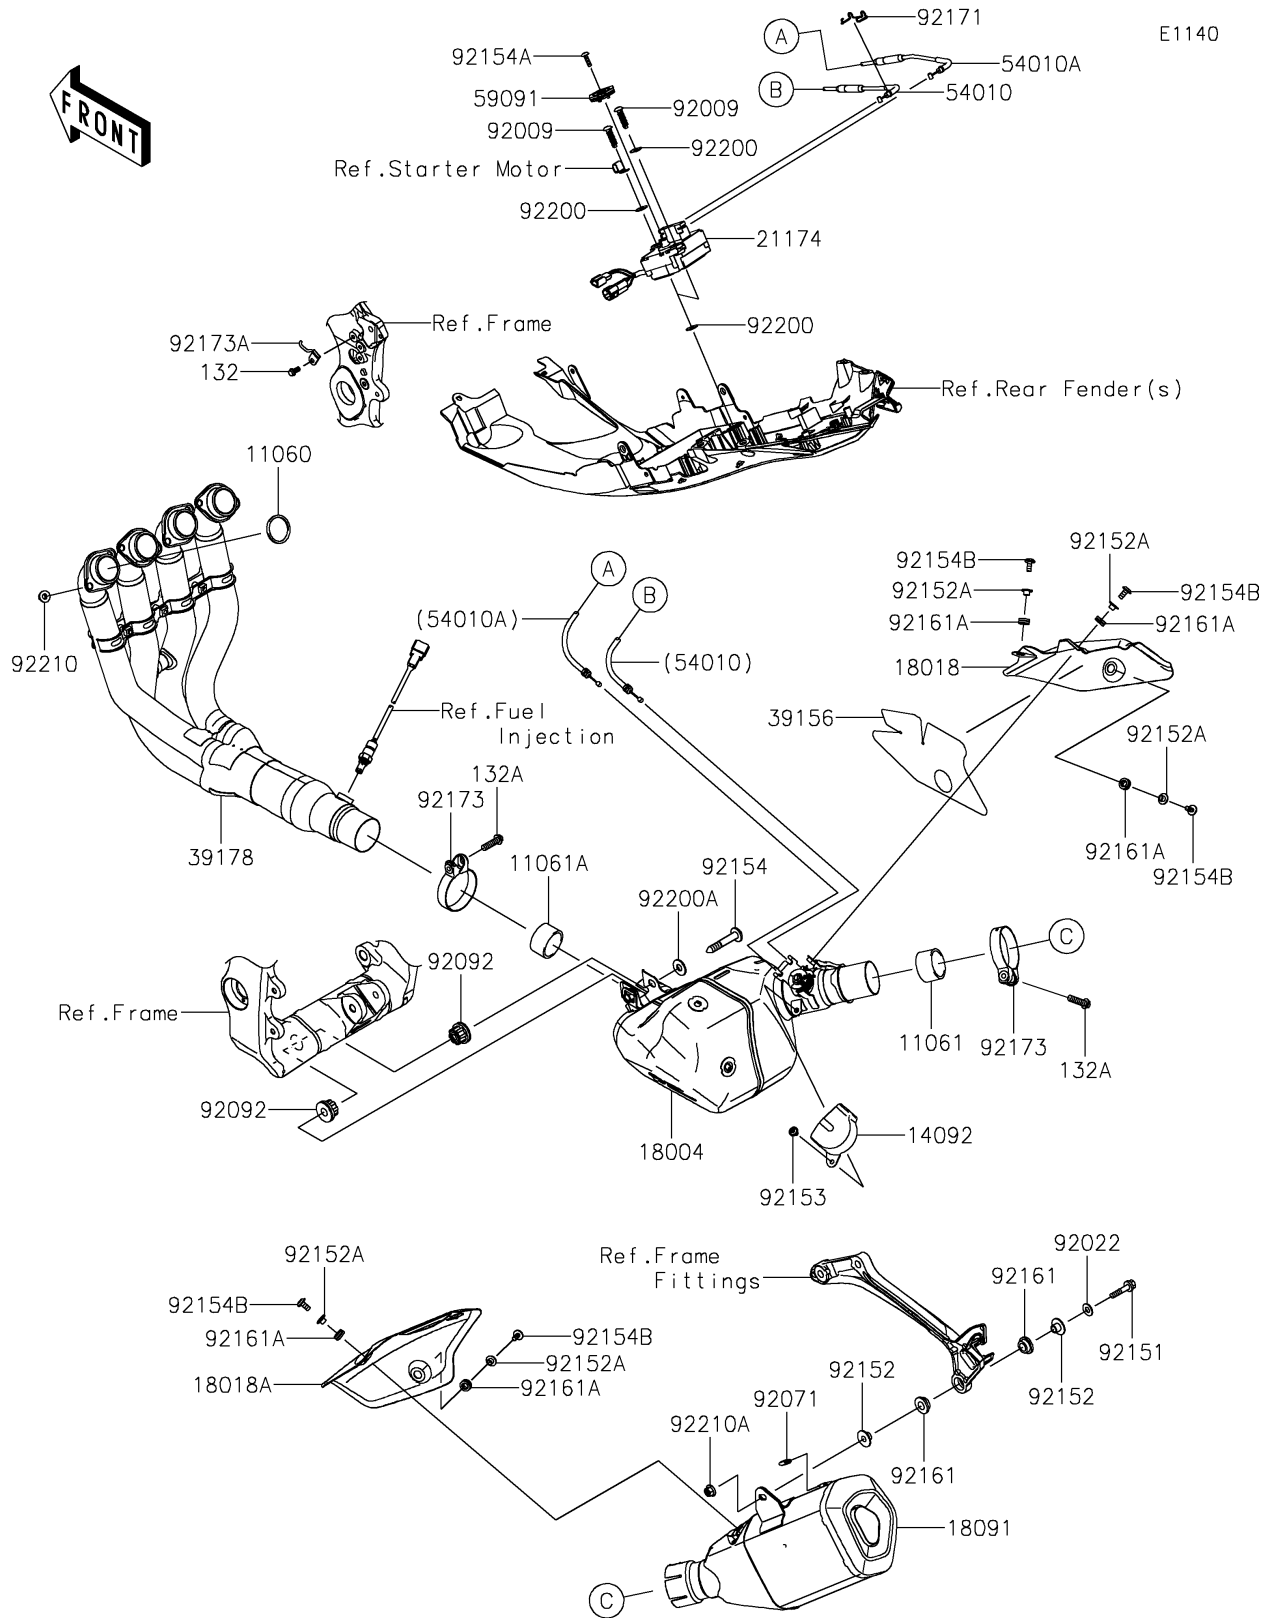

2020 NINJA® ZX™-10R ABS PARTS DIAGRAM

Muffler(s)

2020 NINJA® ZX™ -10R ABS PARTS LIST

Muffler(s)

ITEM NAME	PART NUMBER	QUANTITY
GASKET,EXHAUST PIPE (Ref # 11060)	11060-1203	4
GASKET,50.8X62X30 (Ref # 11061)	11061-0447	1
GASKET,54X62X30 (Ref # 11061A)	11061-0448	1
BOLT-FLANGED-SMALL,6X12 (Ref # 132)	132BA0612	1
BOLT-FLANGED-SMALL,8X30 (Ref # 132A)	132BC0830	2
COVER,PULLEY (Ref # 14092)	14092-0705	1
CHAMBER-PREMUFLER (Ref # 18004)	18004-0107	1
PLATE-HEAT GUARD,CHAMBER (Ref # 18018)	18018-0600	1
PLATE-HEAT GUARD,MUFFLER (Ref # 18018A)	18018-0601	1
BODY-COMP-MUFFLER (Ref # 18091)	18091-0970	1
MOTOR-ELECTRIC (Ref # 21174)	21174-0009	1
PAD (Ref # 39156)	39156-1937	1
MANIFOLD-COMP-EXHAUST (Ref # 39178)	39178-0358	1
CABLE,OPEN (Ref # 54010)	54010-0610	1
CABLE,CLOSE (Ref # 54010A)	54010-0611	1
PULLEY (Ref # 59091)	59091-0007	1
SCREW,TAPPING,6X30 (Ref # 92009)	92009-1481	2
WASHER,8.5X19X1.2 (Ref # 92022)	92022-3730	1
GROMMET (Ref # 92071)	92071-1270	1
BUSHING-RUBBER,MUFFLER (Ref # 92092)	92092-1087	2
BOLT,FLANGED,8X40 (Ref # 92151)	92151-1532	1
COLLAR (Ref # 92152)	92152-0188	2
COLLAR,6.3X8.3X16 (Ref # 92152A)	92152-2180	5
BOLT,SOCKET,6X10 (Ref # 92153)	92153-1527	1
BOLT,SOCKET,10X61 (Ref # 92154)	92154-0125	1
BOLT,TORX,5X18 (Ref # 92154A)	92154-0217	1
BOLT,SOCKET,6X14 (Ref # 92154B)	92154-0907	5
DAMPER (Ref # 92161)	92161-0135	2
DAMPER (Ref # 92161A)	92161-0308	5

2020 NINJA® ZX™ -10R ABS PARTS LIST

Muffler(s)

ITEM NAME	PART NUMBER	QUANTITY
CLAMP (Ref # 92171)	92171-0292	1
CLAMP,64.5MM (Ref # 92173)	92173-0284	2
CLAMP (Ref # 92173A)	92173-1528	1
WASHER (Ref # 92200)	92200-0078	4
WASHER,10.5X25X2.0 (Ref # 92200A)	92200-1377	1
NUT,8MM (Ref # 92210)	92210-0076	8
NUT,8MM (Ref # 92210A)	92210-0121	1