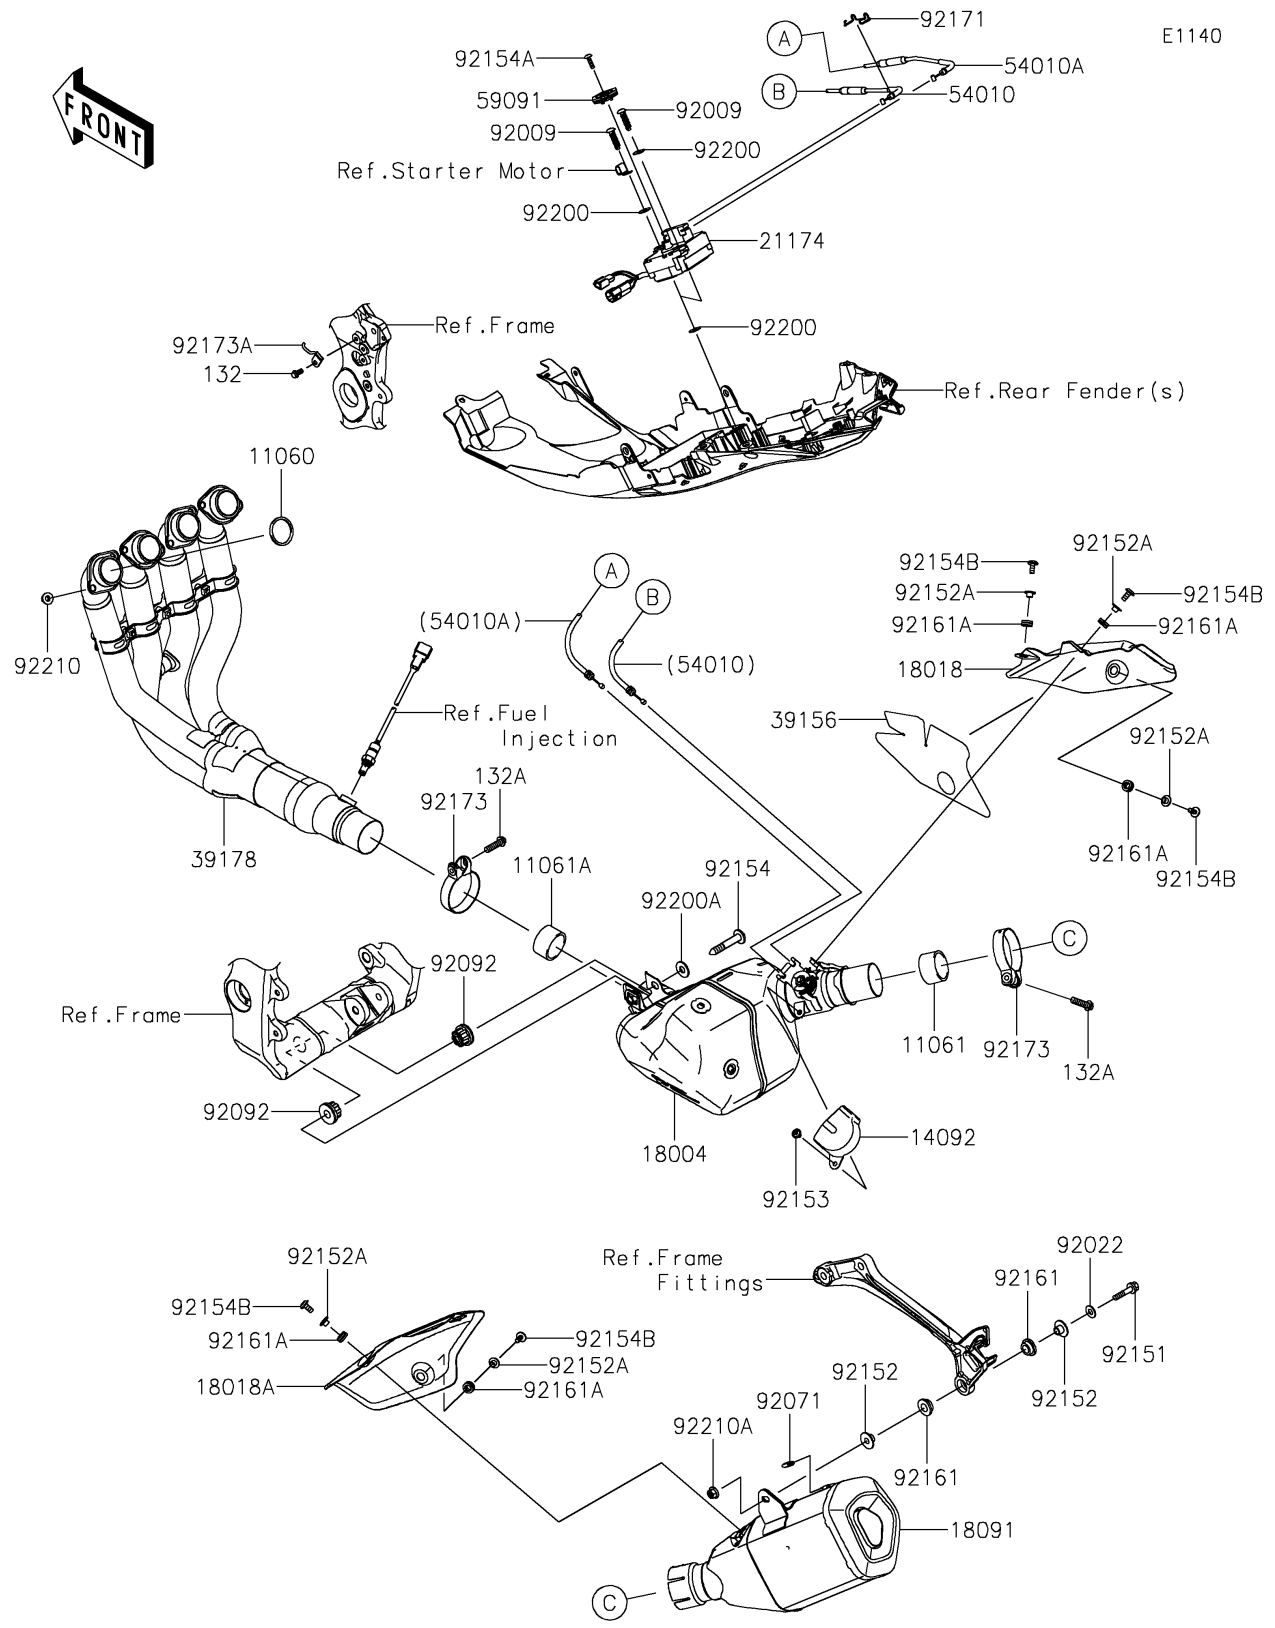

2020 NINJA® ZX™ -10R ABS KRT EDITION PARTS DIAGRAM

Muffler(s)

2020 NINJA® ZX™ -10R ABS KRT EDITION PARTS LIST

Muffler(s)

ITEM NAME	PART NUMBER	QUANTITY
GASKET,EXHAUST PIPE (Ref # 11060)	11060-1203	4
GASKET,50.8X62X30 (Ref # 11061)	11061-0447	1
GASKET,54X62X30 (Ref # 11061A)	11061-0448	1
BOLT-FLANGED-SMALL,6X12 (Ref # 132)	132BA0612	1
BOLT-FLANGED-SMALL,8X30 (Ref # 132A)	132BC0830	2
COVER,PULLEY (Ref # 14092)	14092-0705	1
CHAMBER-PREMUFLER (Ref # 18004)	18004-0107	1
PLATE-HEAT GUARD,CHAMBER (Ref # 18018)	18018-0600	1
PLATE-HEAT GUARD,MUFFLER (Ref # 18018A)	18018-0601	1
BODY-COMP-MUFFLER (Ref # 18091)	18091-0970	1
MOTOR-ELECTRIC (Ref # 21174)	21174-0009	1
PAD (Ref # 39156)	39156-1937	1
MANIFOLD-COMP-EXHAUST (Ref # 39178)	39178-0358	1
CABLE,OPEN (Ref # 54010)	54010-0610	1
CABLE,CLOSE (Ref # 54010A)	54010-0611	1
PULLEY (Ref # 59091)	59091-0007	1
SCREW,TAPPING,6X30 (Ref # 92009)	92009-1481	2
WASHER,8.5X19X1.2 (Ref # 92022)	92022-3730	1
GROMMET (Ref # 92071)	92071-1270	1
BUSHING-RUBBER,MUFFLER (Ref # 92092)	92092-1087	2
BOLT,FLANGED,8X40 (Ref # 92151)	92151-1532	1
COLLAR (Ref # 92152)	92152-0188	2
COLLAR,6.3X8.3X16 (Ref # 92152A)	92152-2180	5
BOLT,SOCKET,6X10 (Ref # 92153)	92153-1527	1
BOLT,SOCKET,10X61 (Ref # 92154)	92154-0125	1
BOLT,TORX,5X18 (Ref # 92154A)	92154-0217	1
BOLT,SOCKET,6X14 (Ref # 92154B)	92154-0907	5
DAMPER (Ref # 92161)	92161-0135	2
DAMPER (Ref # 92161A)	92161-0308	5

2020 NINJA® ZX™ -10R ABS KRT EDITION PARTS LIST

Muffler(s)

ITEM NAME	PART NUMBER	QUANTITY
CLAMP (Ref # 92171)	92171-0292	1
CLAMP,64.5MM (Ref # 92173)	92173-0284	2
CLAMP (Ref # 92173A)	92173-1528	1
WASHER (Ref # 92200)	92200-0078	4
WASHER,10.5X25X2.0 (Ref # 92200A)	92200-1377	1
NUT,8MM (Ref # 92210)	92210-0076	8
NUT,8MM (Ref # 92210A)	92210-0121	1