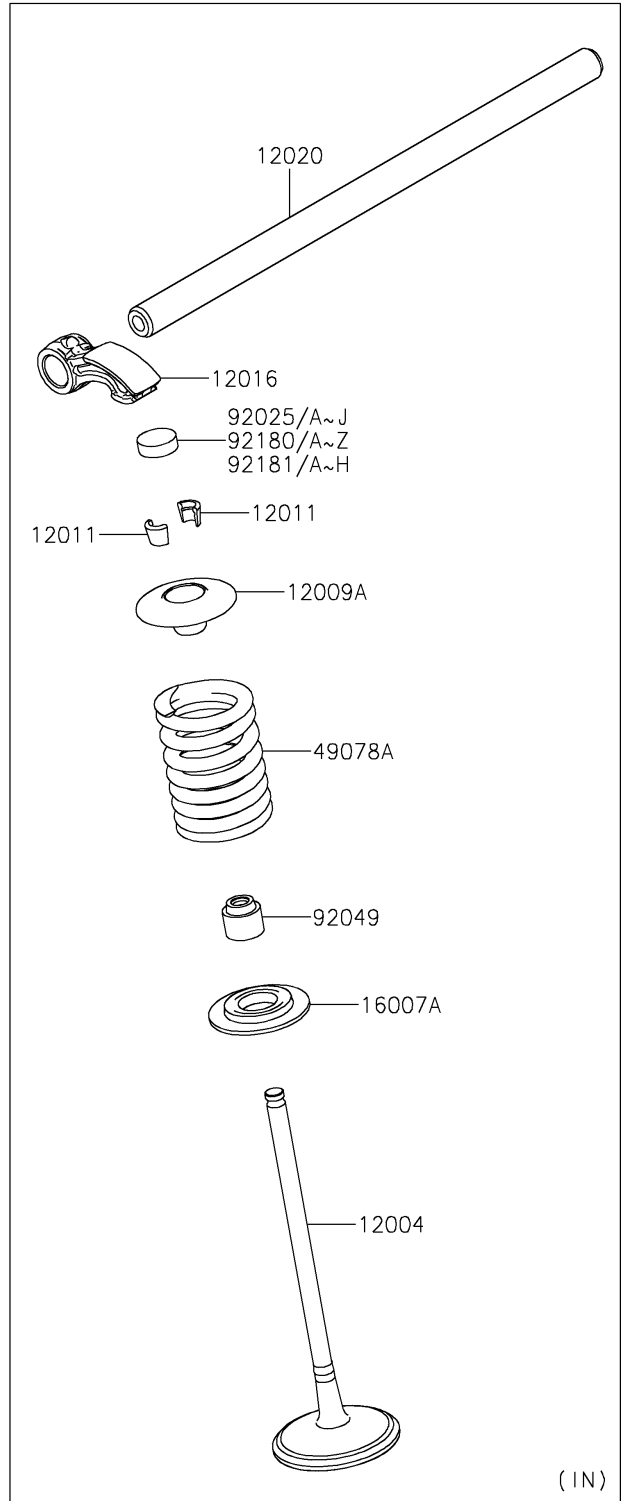

2020 NINJA® ZX™ -10R ABS PARTS DIAGRAM

Valve(s)

E1210

(EX)

(IN)

2020 NINJA® ZX™ -10R ABS PARTS LIST

Valve(s)

ITEM NAME	PART NUMBER	QUANTITY
VALVE-INTAKE (Ref # 12004)	12004-0763	8
VALVE-EXHAUST (Ref # 12005)	12005-0788	8
RETAINER-VALVE SPRING (Ref # 12009)	12009-0040	8
RETAINER-VALVE SPRING (Ref # 12009A)	12009-0044	8
COLLET (Ref # 12011)	12011-1053	32
ARM-ROCKER (Ref # 12016)	12016-0726	16
SHAFT-ROCKER (Ref # 12020)	12020-0026	4
SEAT-SPRING (Ref # 16007)	16007-0003	8
SEAT-SPRING (Ref # 16007A)	16007-0044	8
SPRING-ENGINE VALVE (Ref # 49078)	49078-0729	8
SPRING-ENGINE VALVE (Ref # 49078A)	49078-0763	8
SHIM,T=2.50 (Ref # 92025)	92025-1880	AR
SHIM,T=2.55 (Ref # 92025A)	92025-1881	AR
SHIM,T=2.60 (Ref # 92025B)	92025-1882	AR
SHIM,T=2.65 (Ref # 92025C)	92025-1883	AR
SHIM,T=2.70 (Ref # 92025D)	92025-1884	AR
SHIM,T=2.75 (Ref # 92025E)	92025-1885	AR
SHIM,T=2.80 (Ref # 92025F)	92025-1886	AR
SHIM,T=2.85 (Ref # 92025G)	92025-1887	AR
SHIM,T=2.90 (Ref # 92025H)	92025-1888	AR
SHIM,T=2.95 (Ref # 92025I)	92025-1889	AR
SHIM,T=3.00 (Ref # 92025J)	92025-1890	16
SEAL-OIL,VSB 4.3 7.5 5.3 8.3 (Ref # 92049)	92049-1349	16
SHIM,T=2.825 (Ref # 92180)	92180-0216	AR
SHIM,T=2.875 (Ref # 92180A)	92180-0217	AR
SHIM,T=2.925 (Ref # 92180B)	92180-0218	AR
SHIM,T=2.975 (Ref # 92180C)	92180-0219	AR
SHIM,T=2.775 (Ref # 92180D)	92180-1196	AR
SHIM,T=3.025 (Ref # 92180E)	92180-1523	AR