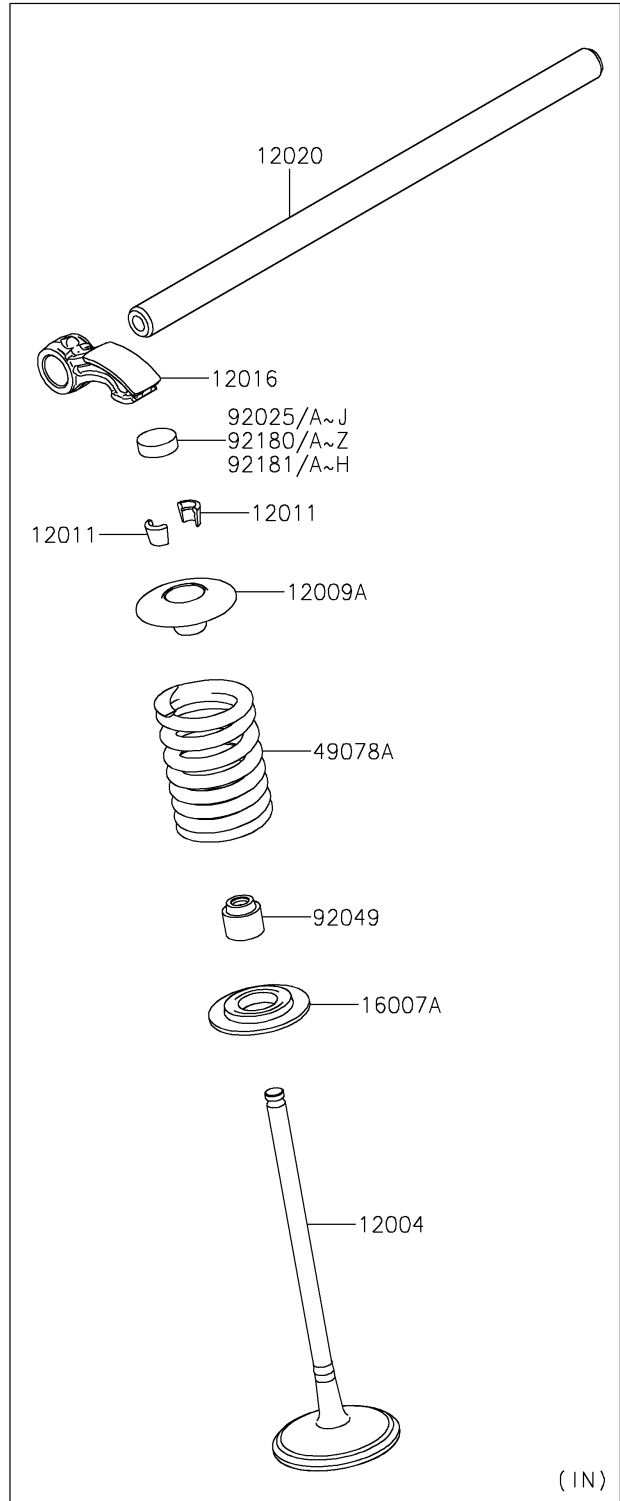

2020 NINJA® ZX™ -10R ABS PARTS DIAGRAM

Valve(s)

E1210

(EX)

(IN)

2020 NINJA® ZX™ -10R ABS PARTS LIST

Valve(s)

ITEM NAME	PART NUMBER	QUANTITY
VALVE-INTAKE (Ref # 12004)	12004-0763	8
VALVE-EXHAUST (Ref # 12005)	12005-0788	8
RETAINER-VALVE SPRING (Ref # 12009)	12009-0040	8
RETAINER-VALVE SPRING (Ref # 12009A)	12009-0044	8
COLLET (Ref # 12011)	12011-1053	32
ARM-ROCKER (Ref # 12016)	12016-0726	16
SHAFT-ROCKER (Ref # 12020)	12020-0026	4
SEAT-SPRING (Ref # 16007)	16007-0003	8
SEAT-SPRING (Ref # 16007A)	16007-0044	8
SPRING-ENGINE VALVE (Ref # 49078)	49078-0729	8
SPRING-ENGINE VALVE (Ref # 49078A)	49078-0763	8
SHIM,T=2.50 (Ref # 92025)	92025-1880	AR
SHIM,T=2.55 (Ref # 92025A)	92025-1881	AR
SHIM,T=2.60 (Ref # 92025B)	92025-1882	AR
SHIM,T=2.65 (Ref # 92025C)	92025-1883	AR
SHIM,T=2.70 (Ref # 92025D)	92025-1884	AR
SHIM,T=2.75 (Ref # 92025E)	92025-1885	AR
SHIM,T=2.80 (Ref # 92025F)	92025-1886	AR
SHIM,T=2.85 (Ref # 92025G)	92025-1887	AR
SHIM,T=2.90 (Ref # 92025H)	92025-1888	AR
SHIM,T=2.95 (Ref # 92025I)	92025-1889	AR
SHIM,T=3.00 (Ref # 92025J)	92025-1890	16
SEAL-OIL,VSB 4.3 7.5 5.3 8.3 (Ref # 92049)	92049-1349	16
SHIM,T=2.825 (Ref # 92180)	92180-0216	AR
SHIM,T=2.875 (Ref # 92180A)	92180-0217	AR
SHIM,T=2.925 (Ref # 92180B)	92180-0218	AR
SHIM,T=2.975 (Ref # 92180C)	92180-0219	AR
SHIM,T=2.775 (Ref # 92180D)	92180-1196	AR
SHIM,T=3.025 (Ref # 92180E)	92180-1523	AR