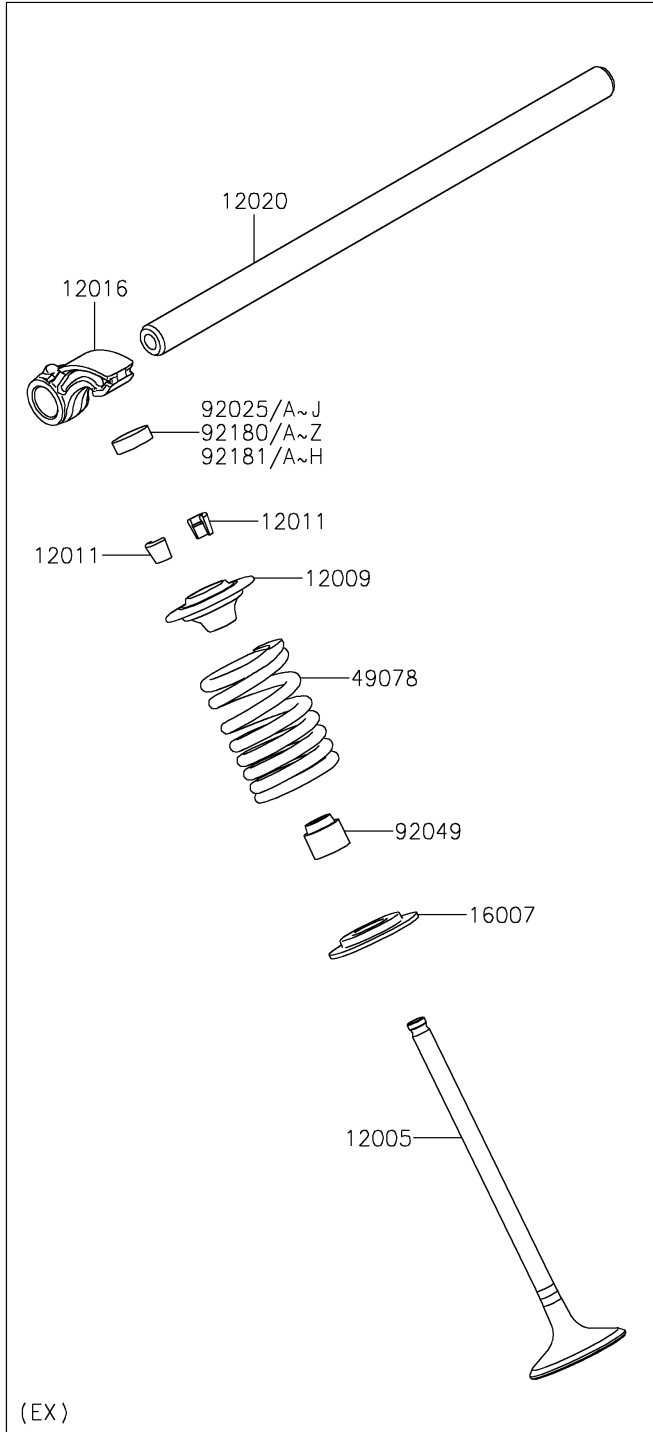

2020 NINJA® ZX™ -10R ABS PARTS DIAGRAM

Valve(s)

E1210

(EX)

(IN)

2020 NINJA® ZX™ -10R ABS PARTS LIST

Valve(s)

ITEM NAME	PART NUMBER	QUANTITY
VALVE-INTAKE (Ref # 12004)	12004-0763	8
VALVE-EXHAUST (Ref # 12005)	12005-0788	8
RETAINER-VALVE SPRING (Ref # 12009)	12009-0040	8
RETAINER-VALVE SPRING (Ref # 12009A)	12009-0044	8
COLLET (Ref # 12011)	12011-1053	32
ARM-ROCKER (Ref # 12016)	12016-0726	16
SHAFT-ROCKER (Ref # 12020)	12020-0026	4
SEAT-SPRING (Ref # 16007)	16007-0003	8
SEAT-SPRING (Ref # 16007A)	16007-0044	8
SPRING-ENGINE VALVE (Ref # 49078)	49078-0729	8
SPRING-ENGINE VALVE (Ref # 49078A)	49078-0763	8
SHIM,T=2.50 (Ref # 92025)	92025-1880	AR
SHIM,T=2.55 (Ref # 92025A)	92025-1881	AR
SHIM,T=2.60 (Ref # 92025B)	92025-1882	AR
SHIM,T=2.65 (Ref # 92025C)	92025-1883	AR
SHIM,T=2.70 (Ref # 92025D)	92025-1884	AR
SHIM,T=2.75 (Ref # 92025E)	92025-1885	AR
SHIM,T=2.80 (Ref # 92025F)	92025-1886	AR
SHIM,T=2.85 (Ref # 92025G)	92025-1887	AR
SHIM,T=2.90 (Ref # 92025H)	92025-1888	AR
SHIM,T=2.95 (Ref # 92025I)	92025-1889	AR
SHIM,T=3.00 (Ref # 92025J)	92025-1890	16
SEAL-OIL,VSB 4.3 7.5 5.3 8.3 (Ref # 92049)	92049-1349	16
SHIM,T=2.825 (Ref # 92180)	92180-0216	AR
SHIM,T=2.875 (Ref # 92180A)	92180-0217	AR
SHIM,T=2.925 (Ref # 92180B)	92180-0218	AR
SHIM,T=2.975 (Ref # 92180C)	92180-0219	AR
SHIM,T=2.775 (Ref # 92180D)	92180-1196	AR
SHIM,T=3.025 (Ref # 92180E)	92180-1523	AR