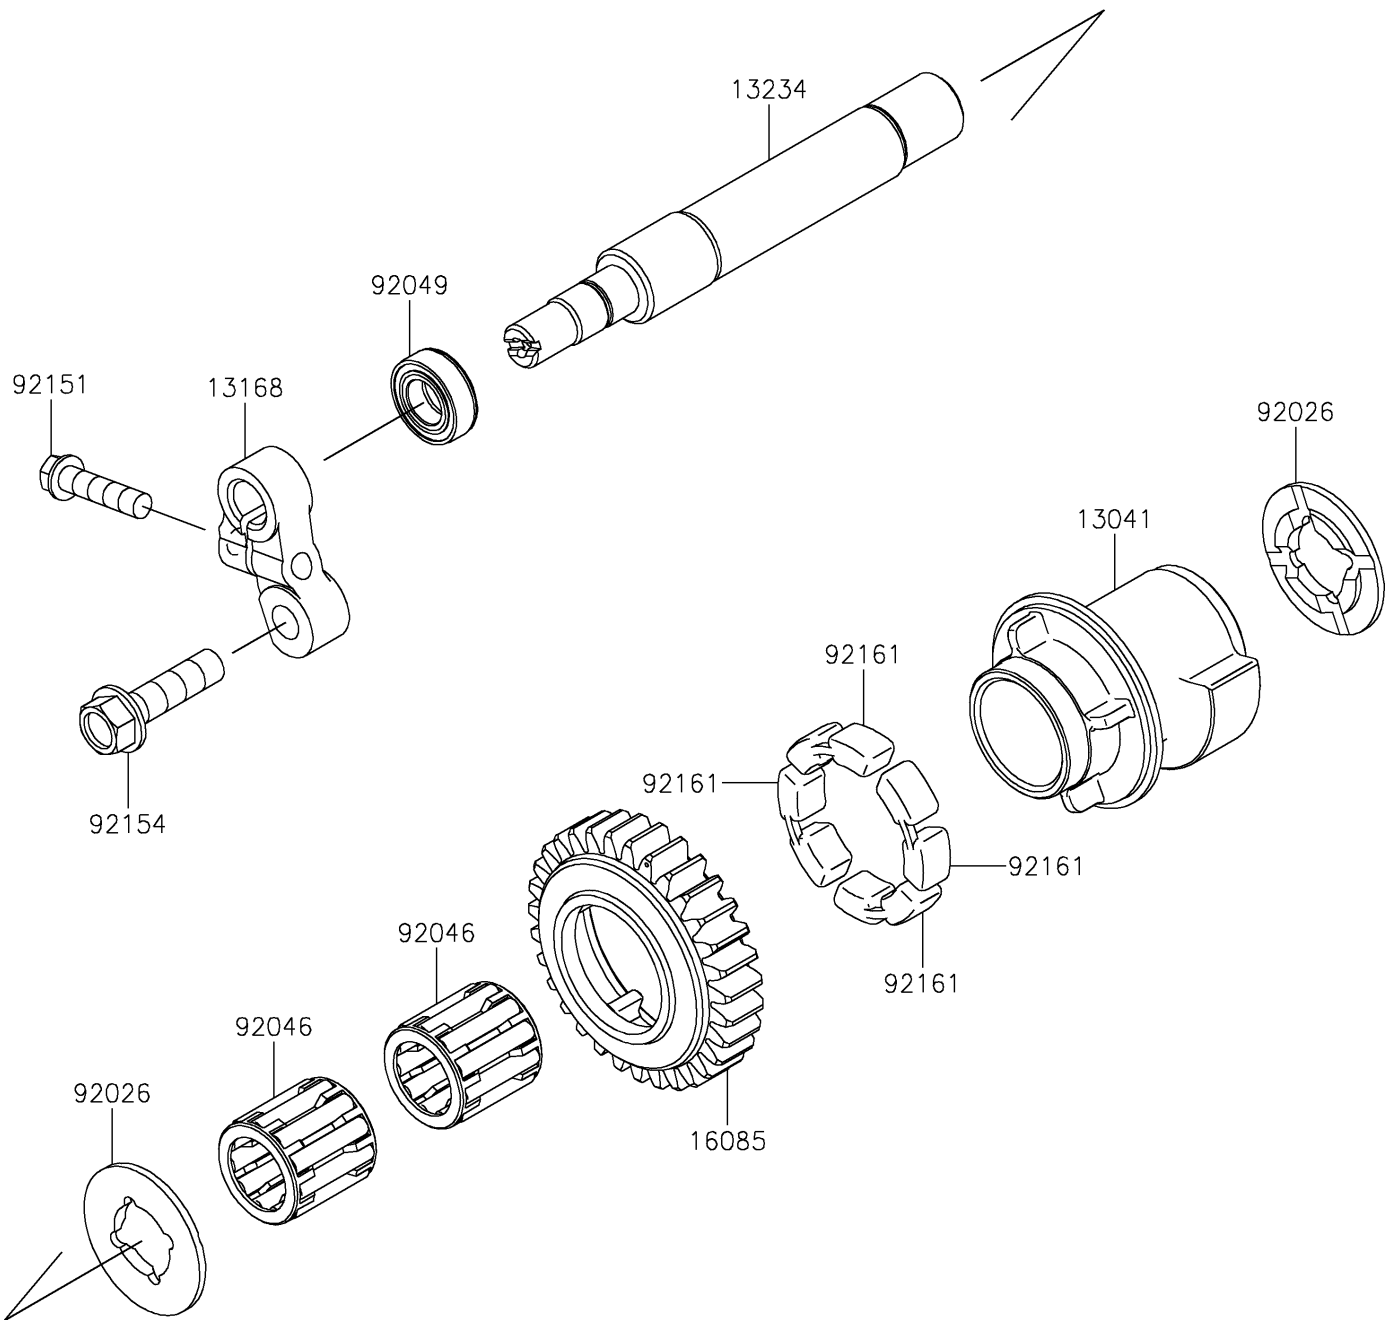

2020 NINJA® ZX™ -10R ABS PARTS DIAGRAM

Balancer

E1323

2020 NINJA® ZX™-10R ABS PARTS LIST

Balancer

ITEM NAME	PART NUMBER	QUANTITY
BALANCER (Ref # 13041)	13041-0553	1
LEVER,BACKLASH ADJUSTMENT (Ref # 13168)	13168-0831	1
SHAFT-COMP (Ref # 13234)	13234-0589	1
GEAR,BALANCER,31T (Ref # 16085)	16085-0684	1
SPACER (Ref # 92026)	92026-0082	2
BEARING-NEEDLE (Ref # 92046)	92046-1266	2
SEAL-OIL (Ref # 92049)	92049-0720	1
BOLT,FLANGED-SMALL,6X25 (Ref # 92151)	92151-1930	1
BOLT,FLANGED,8X30 (Ref # 92154)	92154-1796	1
DAMPER (Ref # 92161)	92161-1055	4