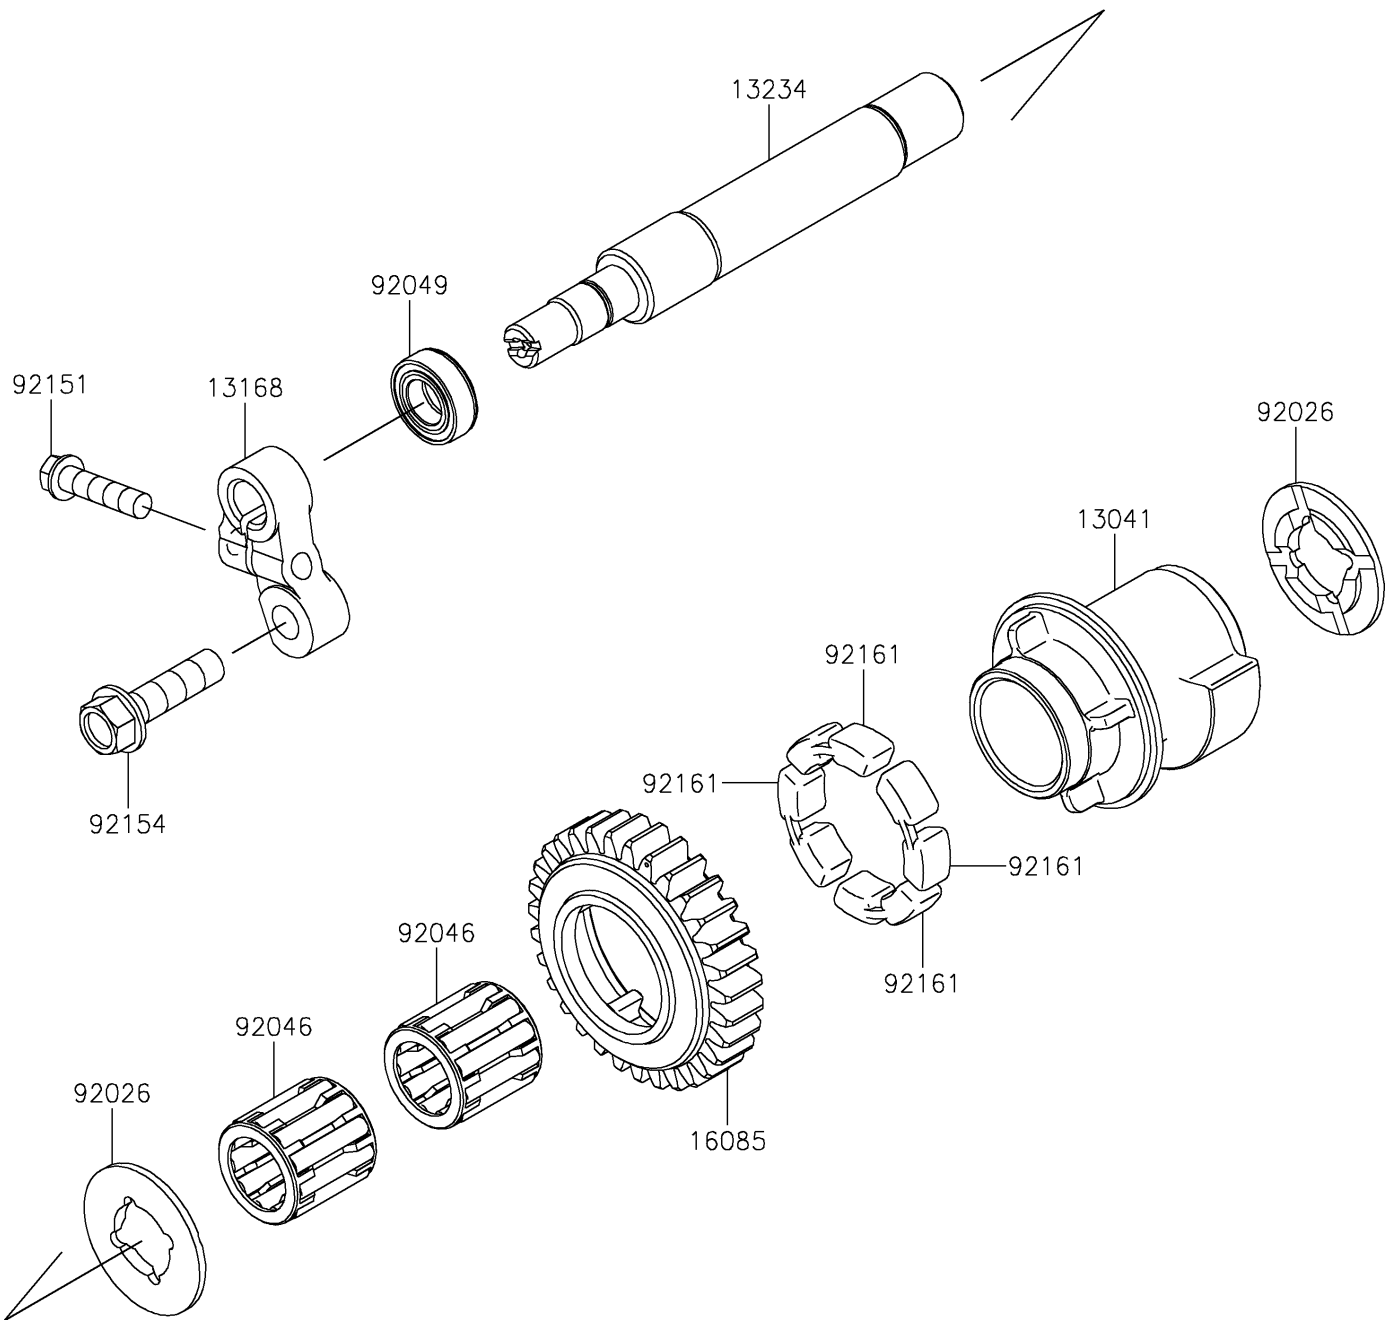

# 2020 NINJA® ZX™ -10R ABS KRT EDITION PARTS DIAGRAM

Balancer

E1323

## 2020 NINJA® ZX™ -10R ABS KRT EDITION PARTS LIST

### Balancer

ITEM NAME	PART NUMBER	QUANTITY
BALANCER (Ref # 13041)	13041-0553	1
LEVER, BACKLASH ADJUSTMENT (Ref # 13168)	13168-0831	1
SHAFT-COMP (Ref # 13234)	13234-0589	1
GEAR, BALANCER, 31T (Ref # 16085)	16085-0684	1
SPACER (Ref # 92026)	92026-0082	2
BEARING-NEEDLE (Ref # 92046)	92046-1266	2
SEAL-OIL (Ref # 92049)	92049-0720	1
BOLT, FLANGED-SMALL, 6X25 (Ref # 92151)	92151-1930	1
BOLT, FLANGED, 8X30 (Ref # 92154)	92154-1796	1
DAMPER (Ref # 92161)	92161-1055	4