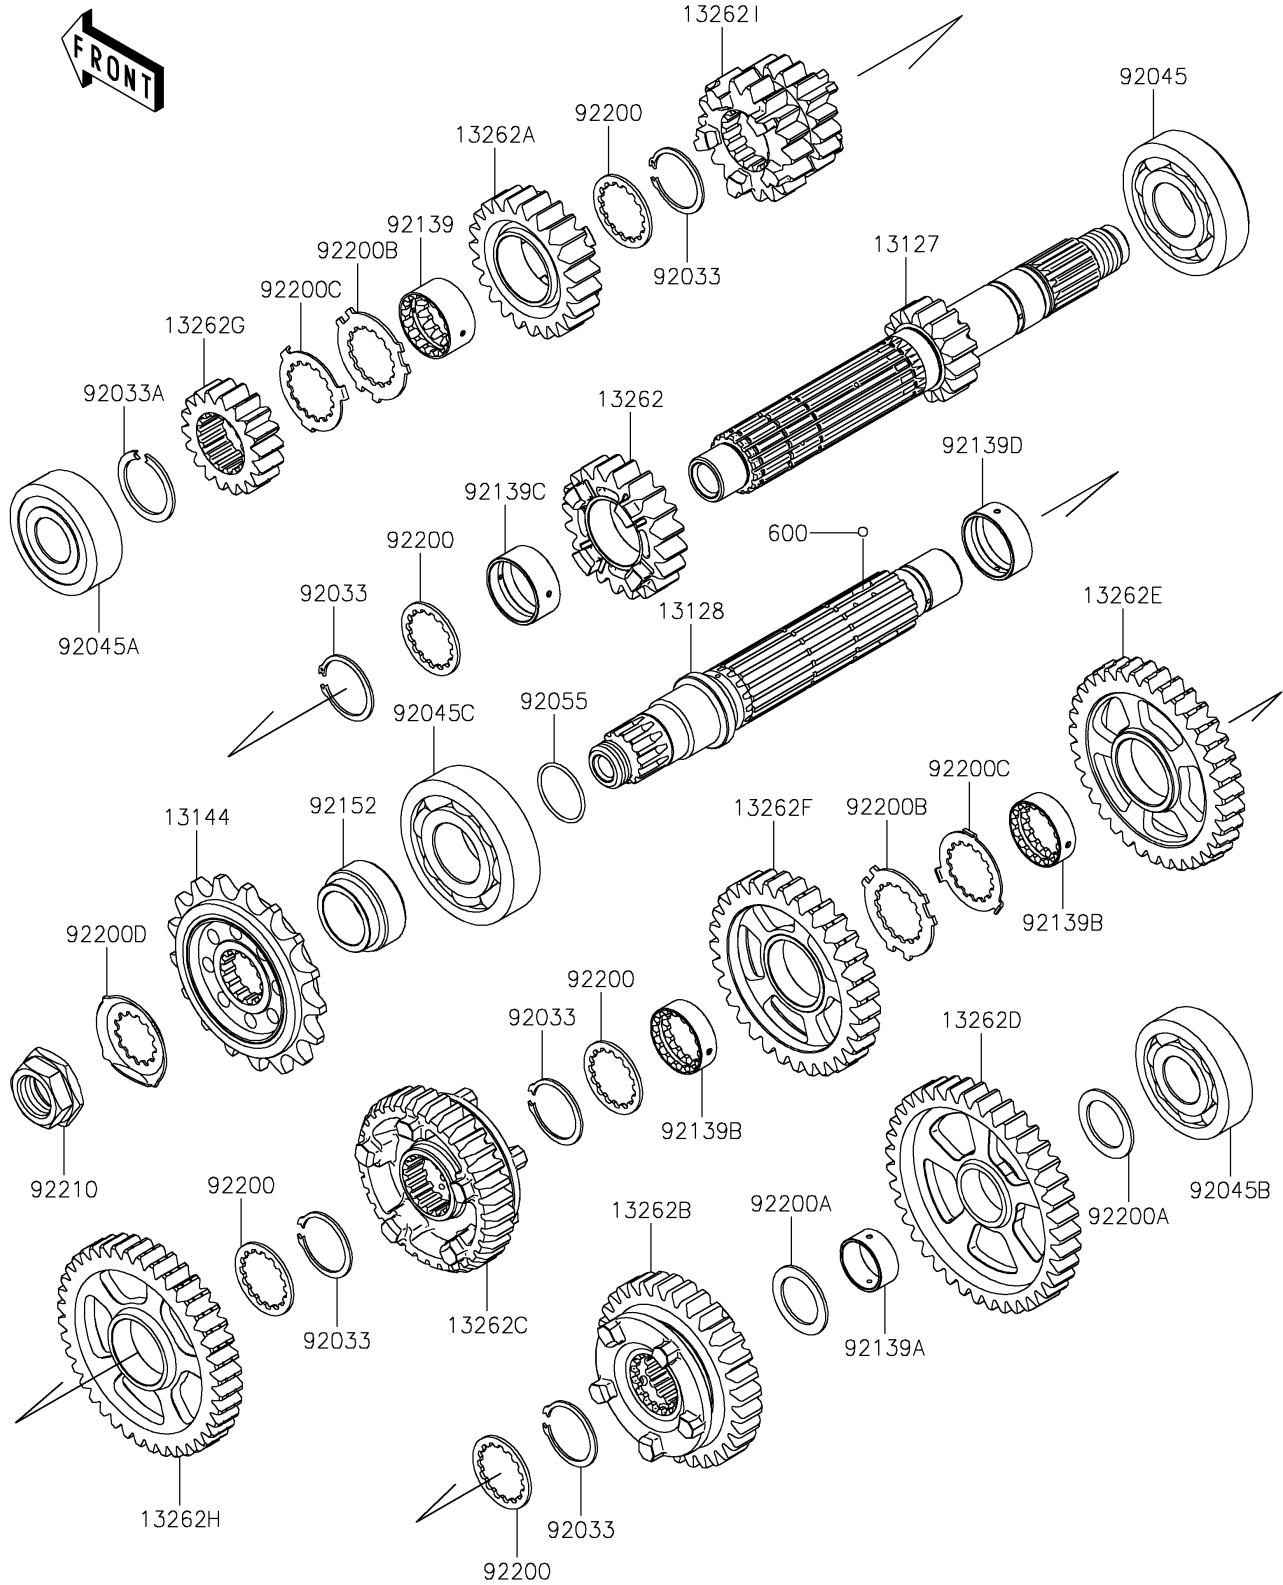

2020 NINJA® ZX™-10R ABS PARTS DIAGRAM

Transmission

E1361

2020 NINJA® ZX™ -10R ABS PARTS LIST

Transmission

ITEM NAME	PART NUMBER	QUANTITY
SHAFT-TRANSMISSION INPUT,15T (Ref # 13127)	13127-0671	1
SHAFT-TRANSMISSION OUTPUT (Ref # 13128)	13128-0670	1
SPROCKET-OUTPUT,17T,#525 (Ref # 13144)	13144-0004	1
GEAR,INPUT 5TH,20T (Ref # 13262)	13262-1203	1
GEAR,INPUT 6TH,23T (Ref # 13262A)	13262-1204	1
GEAR,OUTPUT 5TH,31T (Ref # 13262B)	13262-1205	1
GEAR,OUTPUT 6TH,32T (Ref # 13262C)	13262-1206	1
GEAR,OUTPUT LOW,39T (Ref # 13262D)	13262-1207	1
GEAR,OUTPUT 3RD,35T (Ref # 13262E)	13262-1357	1
GEAR,OUTPUT 4TH,31T (Ref # 13262F)	13262-1358	1
GEAR,INPUT 2ND,18T (Ref # 13262G)	13262-1359	1
GEAR,OUTPUT 2ND,40T (Ref # 13262H)	13262-1360	1
GEAR,INPUT 3RD&4TH,18T&18T (Ref # 13262I)	13262-1384	1
BALL-STEEL,5/32 (Ref # 600)	600A0500	3
RING-SNAP,25.9X30.6X1.2 (Ref # 92033)	92033-1037	5
RING-SNAP,T=1.5 (Ref # 92033A)	92033-1249	1
BEARING-BALL,830045-5SH2 (Ref # 92045)	92045-0047	1
BEARING-BALL,DG2152RDDSH2 (Ref # 92045A)	92045-0048	1
BEARING-BALL,63/22LU (Ref # 92045B)	92045-0156	1
BEARING-BALL,63/28 (Ref # 92045C)	92045-1189	1
RING-O,21.5X1.5 (Ref # 92055)	92055-1293	1
BUSHING,GEAR,6TH IN (Ref # 92139)	92139-0036	1
BUSHING,GEAR,LOW OUT (Ref # 92139A)	92139-0038	1
BUSHING,25.0X31.0X9.4 (Ref # 92139B)	92139-0309	2
BUSHING,28.1X31.0X13.5 (Ref # 92139C)	92139-0324	1
BUSHING,28.1X31.0X11.5 (Ref # 92139D)	92139-0734	1
COLLAR (Ref # 92152)	92152-0885	1
WASHER,28.3X34.0X1.6 (Ref # 92200)	92200-0050	5
WASHER,22.1X32.0X1.4 (Ref # 92200A)	92200-0138	2

2020 NINJA® ZX™ -10R ABS PARTS LIST

Transmission

ITEM NAME	PART NUMBER	QUANTITY
WASHER,25.8X40.5X1.5 (Ref # 92200B)	92200-1522	2
WASHER,25.2X37.0X1.0 (Ref # 92200C)	92200-1523	2
WASHER (Ref # 92200D)	92200-1720	1
NUT,20MM (Ref # 92210)	92210-0850	1