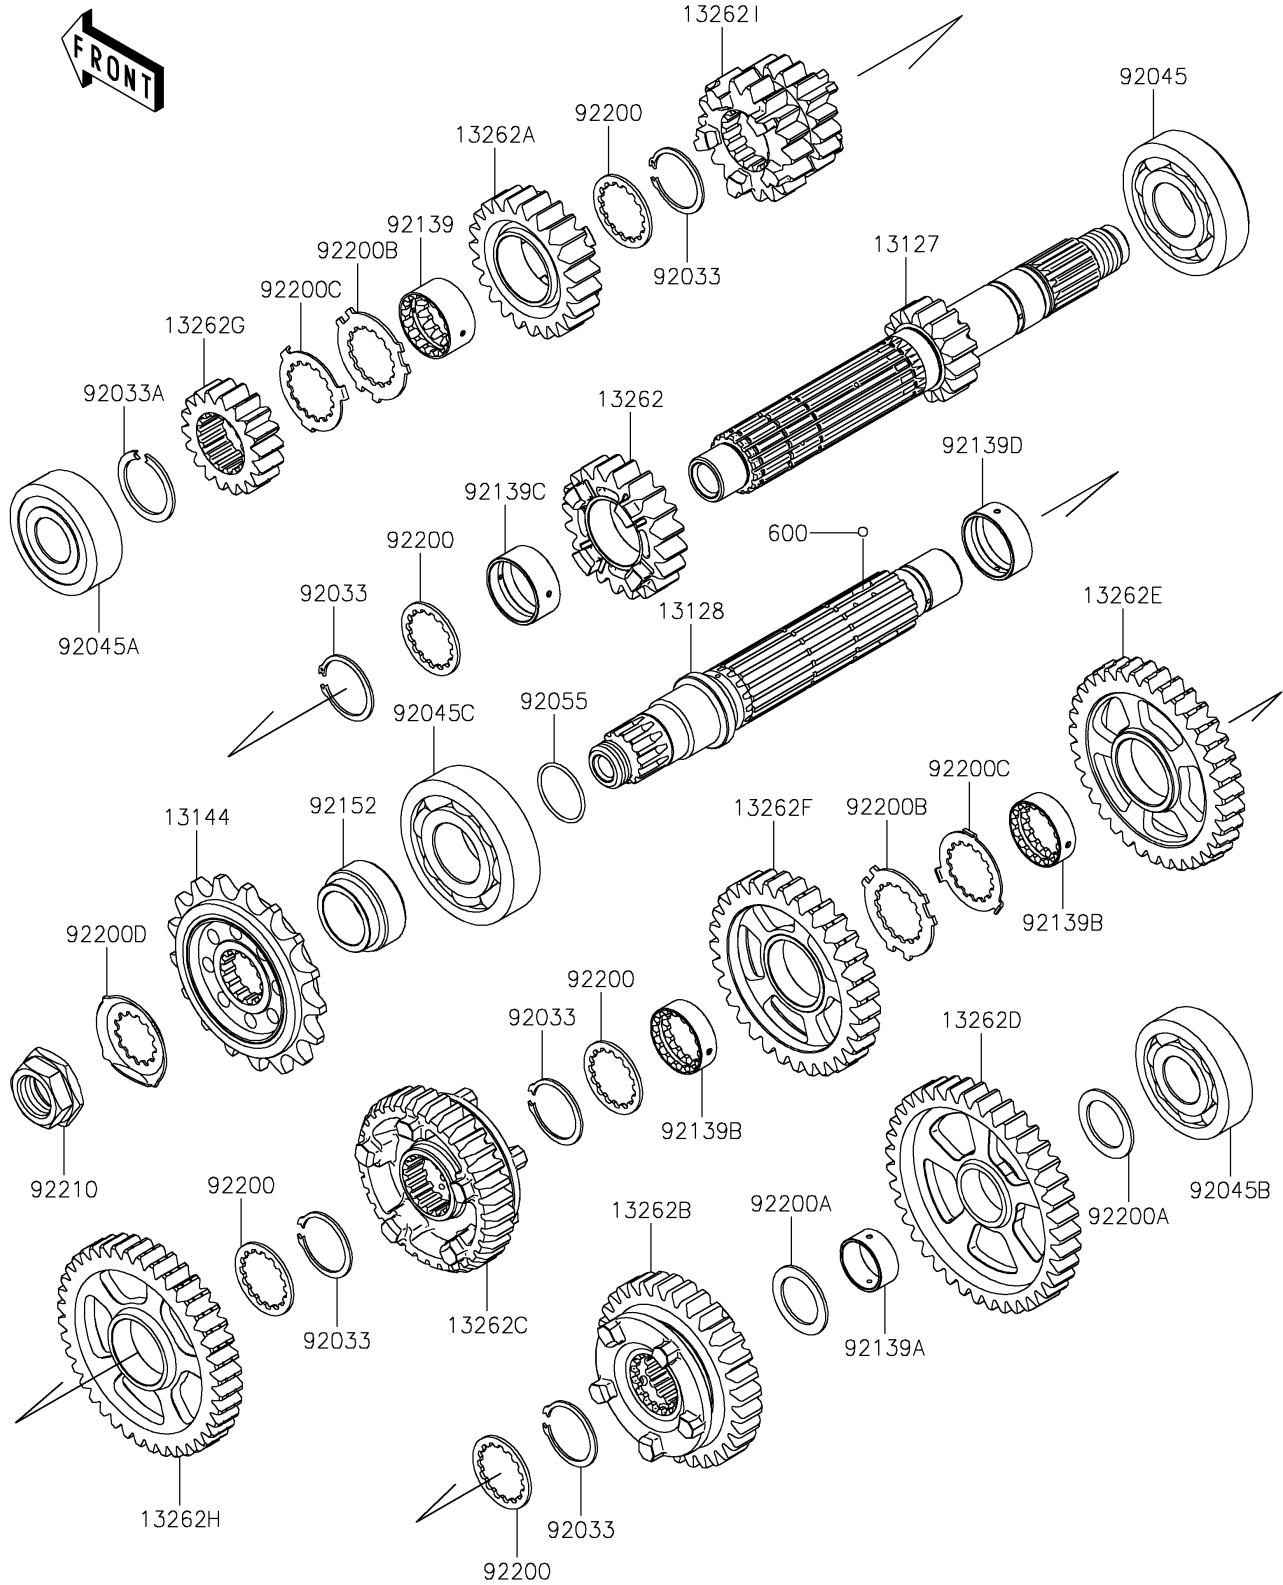

# 2020 NINJA® ZX™-10R ABS PARTS DIAGRAM

Transmission

E1361

## 2020 NINJA® ZX™ -10R ABS PARTS LIST

### Transmission

ITEM NAME	PART NUMBER	QUANTITY
SHAFT-TRANSMISSION INPUT,15T (Ref # 13127)	13127-0671	1
SHAFT-TRANSMISSION OUTPUT (Ref # 13128)	13128-0670	1
SPROCKET-OUTPUT,17T,#525 (Ref # 13144)	13144-0004	1
GEAR,INPUT 5TH,20T (Ref # 13262)	13262-1203	1
GEAR,INPUT 6TH,23T (Ref # 13262A)	13262-1204	1
GEAR,OUTPUT 5TH,31T (Ref # 13262B)	13262-1205	1
GEAR,OUTPUT 6TH,32T (Ref # 13262C)	13262-1206	1
GEAR,OUTPUT LOW,39T (Ref # 13262D)	13262-1207	1
GEAR,OUTPUT 3RD,35T (Ref # 13262E)	13262-1357	1
GEAR,OUTPUT 4TH,31T (Ref # 13262F)	13262-1358	1
GEAR,INPUT 2ND,18T (Ref # 13262G)	13262-1359	1
GEAR,OUTPUT 2ND,40T (Ref # 13262H)	13262-1360	1
GEAR,INPUT 3RD&4TH,18T&18T (Ref # 13262I)	13262-1384	1
BALL-STEEL,5/32 (Ref # 600)	600A0500	3
RING-SNAP,25.9X30.6X1.2 (Ref # 92033)	92033-1037	5
RING-SNAP,T=1.5 (Ref # 92033A)	92033-1249	1
BEARING-BALL,830045-5SH2 (Ref # 92045)	92045-0047	1
BEARING-BALL,DG2152RDDSH2 (Ref # 92045A)	92045-0048	1
BEARING-BALL,63/22LU (Ref # 92045B)	92045-0156	1
BEARING-BALL,63/28 (Ref # 92045C)	92045-1189	1
RING-O,21.5X1.5 (Ref # 92055)	92055-1293	1
BUSHING,GEAR,6TH IN (Ref # 92139)	92139-0036	1
BUSHING,GEAR,LOW OUT (Ref # 92139A)	92139-0038	1
BUSHING,25.0X31.0X9.4 (Ref # 92139B)	92139-0309	2
BUSHING,28.1X31.0X13.5 (Ref # 92139C)	92139-0324	1
BUSHING,28.1X31.0X11.5 (Ref # 92139D)	92139-0734	1
COLLAR (Ref # 92152)	92152-0885	1
WASHER,28.3X34.0X1.6 (Ref # 92200)	92200-0050	5
WASHER,22.1X32.0X1.4 (Ref # 92200A)	92200-0138	2

### Transmission

ITEM NAME	PART NUMBER	QUANTITY
WASHER,25.8X40.5X1.5 (Ref # 92200B)	92200-1522	2
WASHER,25.2X37.0X1.0 (Ref # 92200C)	92200-1523	2
WASHER (Ref # 92200D)	92200-1720	1
NUT,20MM (Ref # 92210)	92210-0850	1