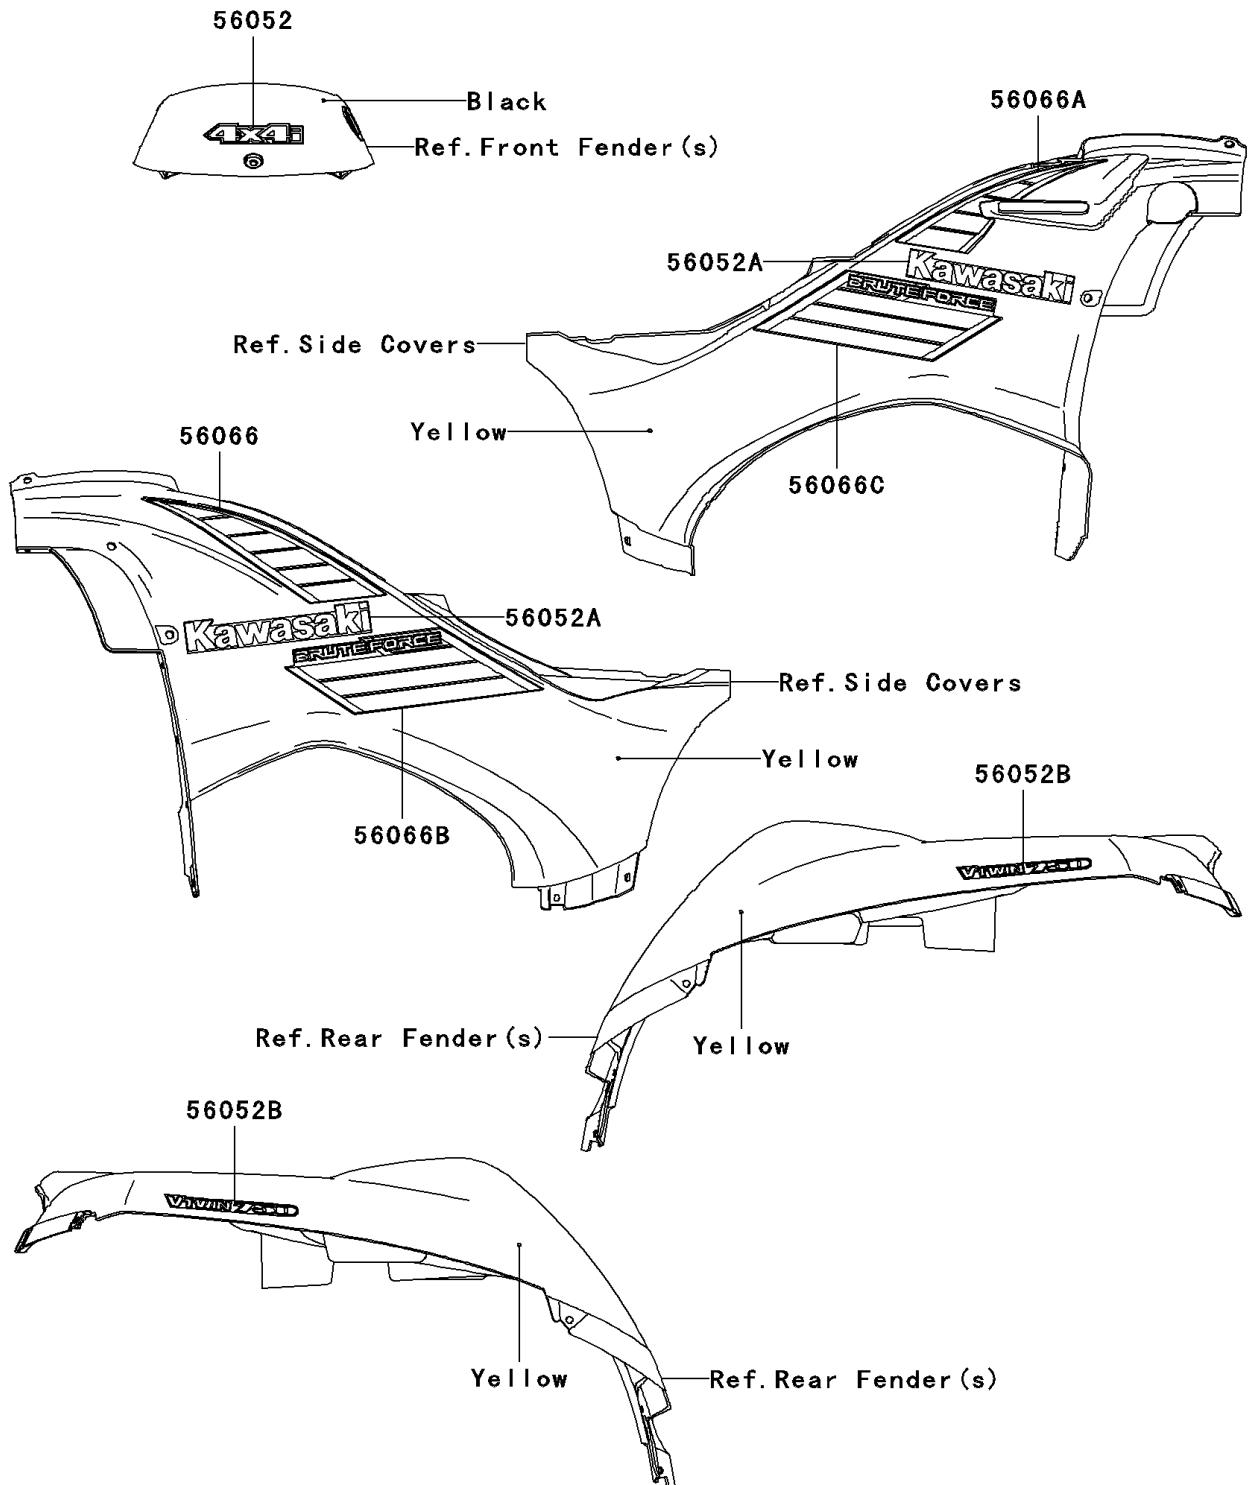

2005 Brute Force 750 4x4i PARTS DIAGRAM

Decals(Yellow)

F2861A

2005 Brute Force 750 4x4i PARTS LIST

Decals(Yellow)

ITEM NAME	PART NUMBER	QUANTITY
MARK, TOP COVER, 4X4I (Ref # 56052)	56052-0404	1
MARK, SIDE COVER, KAWASAKI (Ref # 56052A)	56052-0405	2
MARK, RR FENDER, V TWIN 750 (Ref # 56052B)	56052-0406	2
PATTERN, SIDE COVER, UPP, LH (Ref # 56066)	56066-1579	1
PATTERN, SIDE COVER, UPP, RH (Ref # 56066A)	56066-1580	1
PATTERN, SIDE COVER, LWR, LH (Ref # 56066B)	56066-1581	1
PATTERN, SIDE COVER, LWR, RH (Ref # 56066C)	56066-1582	1