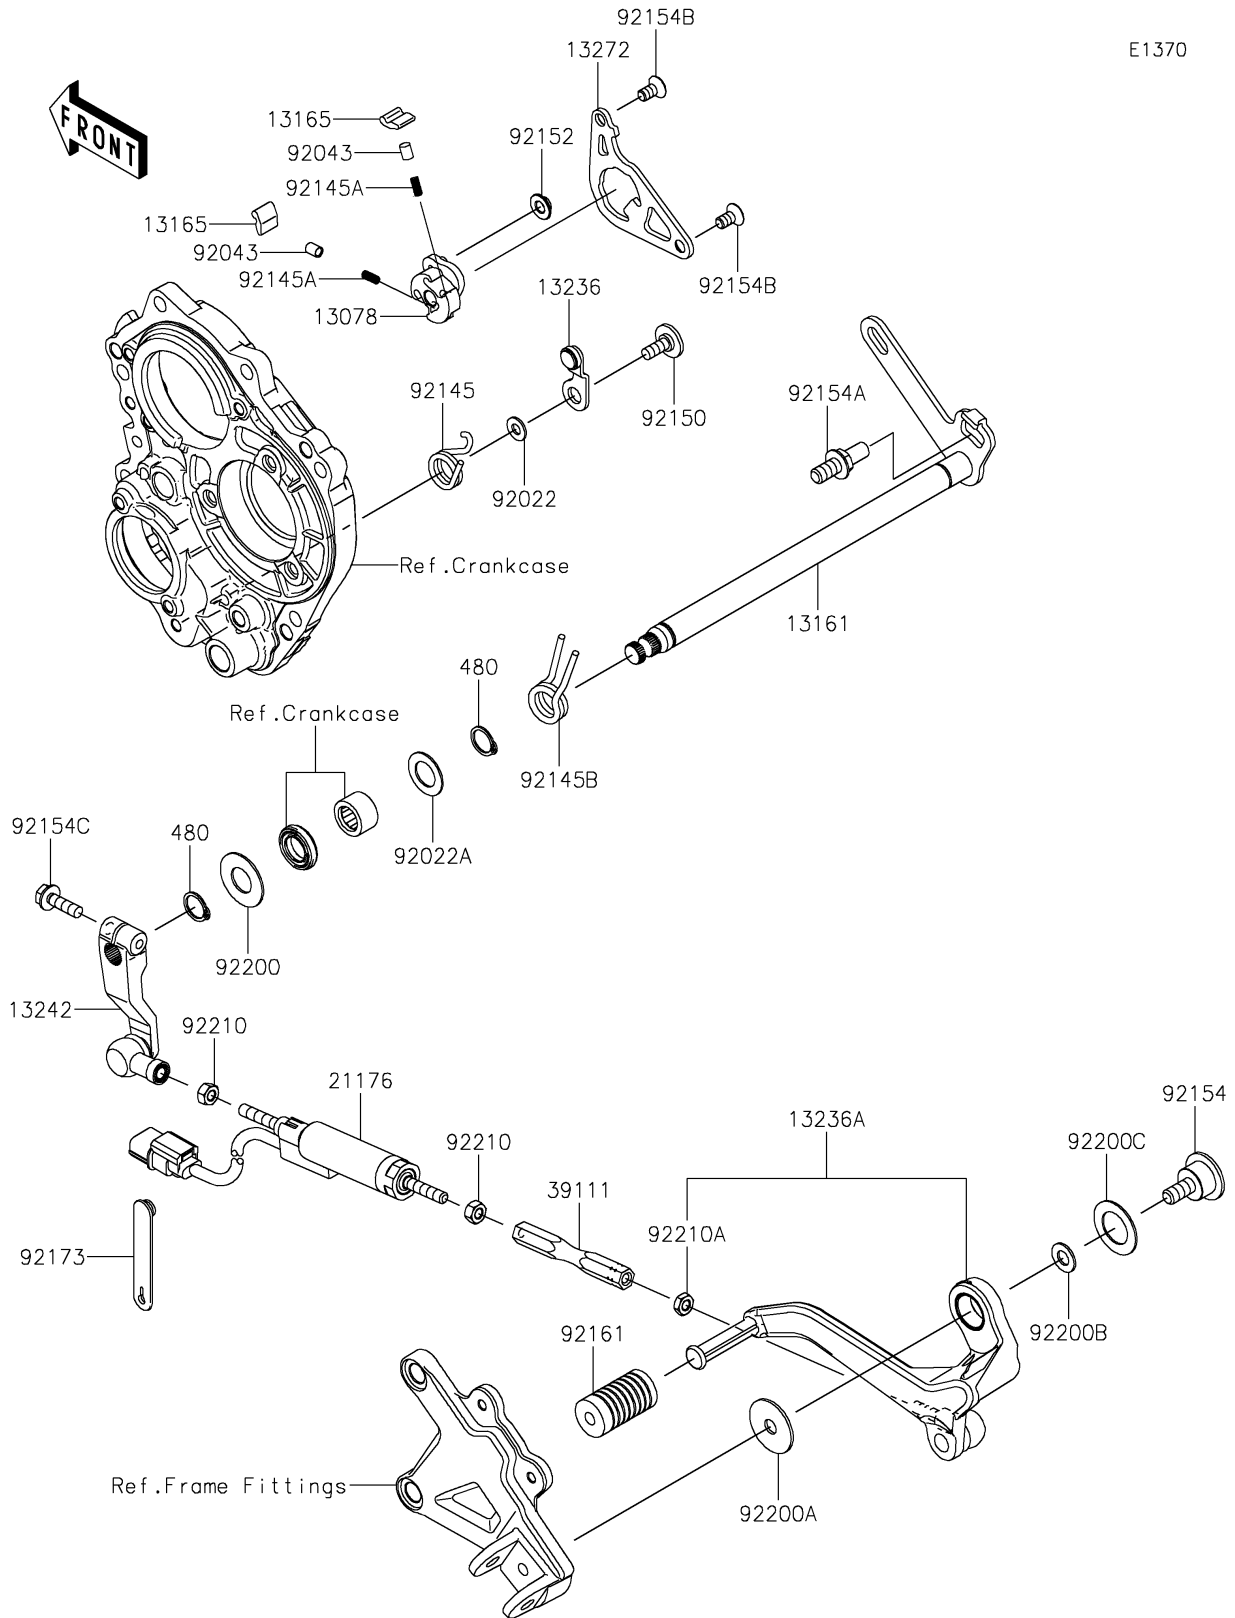

2019 NINJA® ZX™-10R ABS PARTS DIAGRAM

Gear Change Mechanism

E1370

2019 NINJA® ZX™-10R ABS PARTS LIST

Gear Change Mechanism

ITEM NAME	PART NUMBER	QUANTITY
RATCHET (Ref # 13078)	13078-0012	1
LEVER-COMP-CHANGE SHAFT (Ref # 13161)	13161-0078	1
PAWL (Ref # 13165)	13165-0018	2
LEVER-COMP,POSITION (Ref # 13236)	13236-0192	1
LEVER-COMP,CHANGE PEDAL (Ref # 13236A)	13236-0769	1
LEVER-ASSY-CHANGE (Ref # 13242)	13242-0128	1
PLATE (Ref # 13272)	13272-2171	1
SENSOR,QUICK SHIFTER (Ref # 21176)	21176-0850	1
ROD-TIE (Ref # 39111)	39111-0338	1
CIRCLIP-TYPE-C,14MM (Ref # 480)	480J1400	2
WASHER,6X12.8X1.2 (Ref # 92022)	92022-1827	1
WASHER,14.3X24X1 (Ref # 92022A)	92022-272	1
PIN,PLUNGER (Ref # 92043)	92043-1676	2
SPRING (Ref # 92145)	92145-0849	1
SPRING (Ref # 92145A)	92145-1490	2
SPRING (Ref # 92145B)	92145-1734	1
BOLT,SOCKET,6X16 (Ref # 92150)	92150-1673	1
COLLAR (Ref # 92152)	92152-1414	1
BOLT (Ref # 92154)	92154-1884	1
BOLT,RETURN SPRING (Ref # 92154A)	92154-1885	1
BOLT,TORX,6X8.7 (Ref # 92154B)	92154-1886	2
BOLT,FLANGED,6X20 (Ref # 92154C)	92154-2090	1
DAMPER (Ref # 92161)	92161-0871	1
CLAMP (Ref # 92173)	92173-1526	1
WASHER (Ref # 92200)	92200-0265	1
WASHER,8.2X30X1.5 (Ref # 92200A)	92200-0810	1
WASHER,8.2X18X1.2 (Ref # 92200B)	92200-0811	1
WASHER,18.3X30X1 (Ref # 92200C)	92200-0812	1
NUT,6MM (Ref # 92210)	92210-1100	2

2019 NINJA® ZX™-10R ABS PARTS LIST

Gear Change Mechanism

ITEM NAME	PART NUMBER	QUANTITY
NUT,LEFT HANDED,6MM (Ref # 92210A)	92210-1101	1