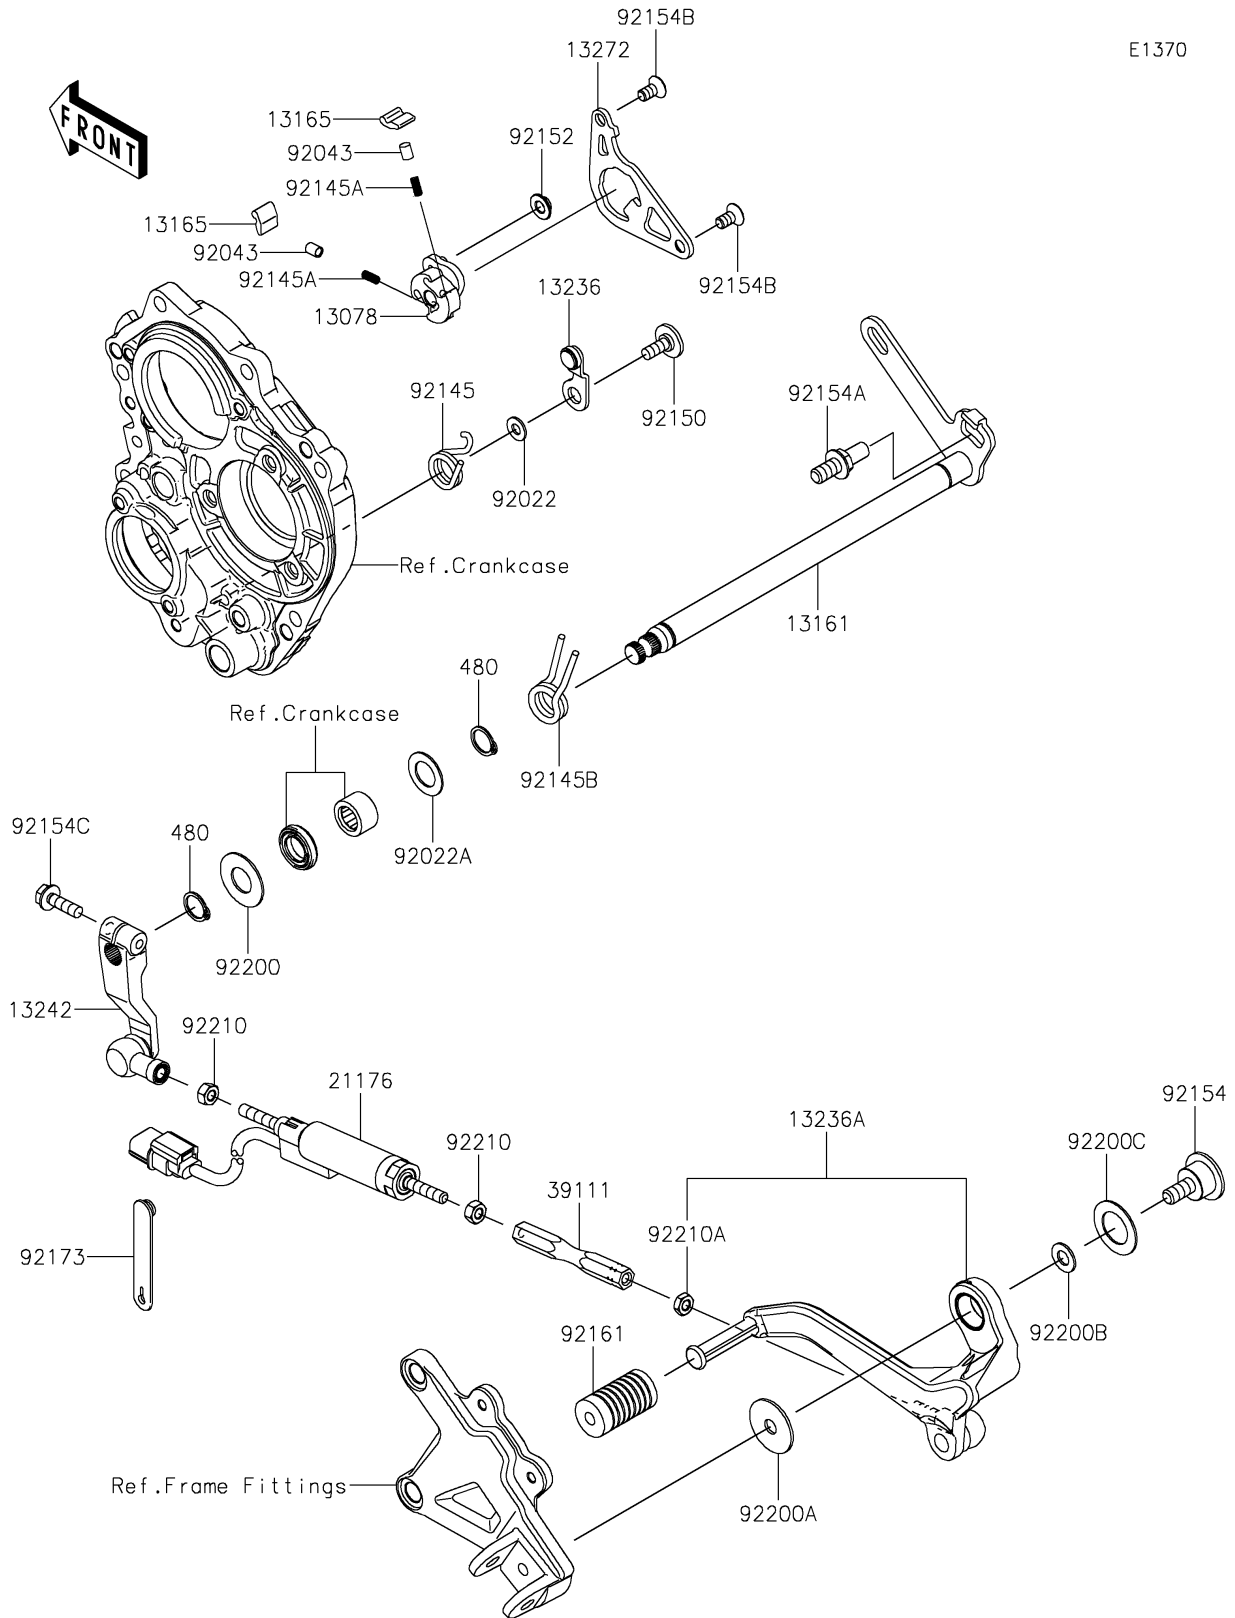

2020 NINJA® ZX™ -10R ABS PARTS DIAGRAM

Gear Change Mechanism

E1370

2020 NINJA® ZX™ -10R ABS PARTS LIST

Gear Change Mechanism

ITEM NAME	PART NUMBER	QUANTITY
RATCHET (Ref # 13078)	13078-0012	1
LEVER-COMP-CHANGE SHAFT (Ref # 13161)	13161-0078	1
PAWL (Ref # 13165)	13165-0018	2
LEVER-COMP,POSITION (Ref # 13236)	13236-0192	1
LEVER-COMP,CHANGE PEDAL (Ref # 13236A)	13236-0769	1
LEVER-ASSY-CHANGE (Ref # 13242)	13242-0128	1
PLATE (Ref # 13272)	13272-2171	1
SENSOR,QUICK SHIFTER (Ref # 21176)	21176-0850	1
ROD-TIE (Ref # 39111)	39111-0338	1
CIRCLIP-TYPE-C,14MM (Ref # 480)	480J1400	2
WASHER,6X12.8X1.2 (Ref # 92022)	92022-1827	1
WASHER,14.3X24X1 (Ref # 92022A)	92022-272	1
PIN,PLUNGER (Ref # 92043)	92043-1676	2
SPRING (Ref # 92145)	92145-0849	1
SPRING (Ref # 92145A)	92145-1490	2
SPRING (Ref # 92145B)	92145-1734	1
BOLT,SOCKET,6X16 (Ref # 92150)	92150-1673	1
COLLAR (Ref # 92152)	92152-1414	1
BOLT (Ref # 92154)	92154-1884	1
BOLT,RETURN SPRING (Ref # 92154A)	92154-1885	1
BOLT,TORX,6X8.7 (Ref # 92154B)	92154-1886	2
BOLT,FLANGED,6X20 (Ref # 92154C)	92154-2090	1
DAMPER (Ref # 92161)	92161-0871	1
CLAMP (Ref # 92173)	92173-1526	1
WASHER (Ref # 92200)	92200-0265	1
WASHER,8.2X30X1.5 (Ref # 92200A)	92200-0810	1
WASHER,8.2X18X1.2 (Ref # 92200B)	92200-0811	1
WASHER,18.3X30X1 (Ref # 92200C)	92200-0812	1
NUT,6MM (Ref # 92210)	92210-1100	2

2020 NINJA® ZX™ -10R ABS PARTS LIST

Gear Change Mechanism

ITEM NAME	PART NUMBER	QUANTITY
NUT,LEFT HANDED,6MM (Ref # 92210A)	92210-1101	1