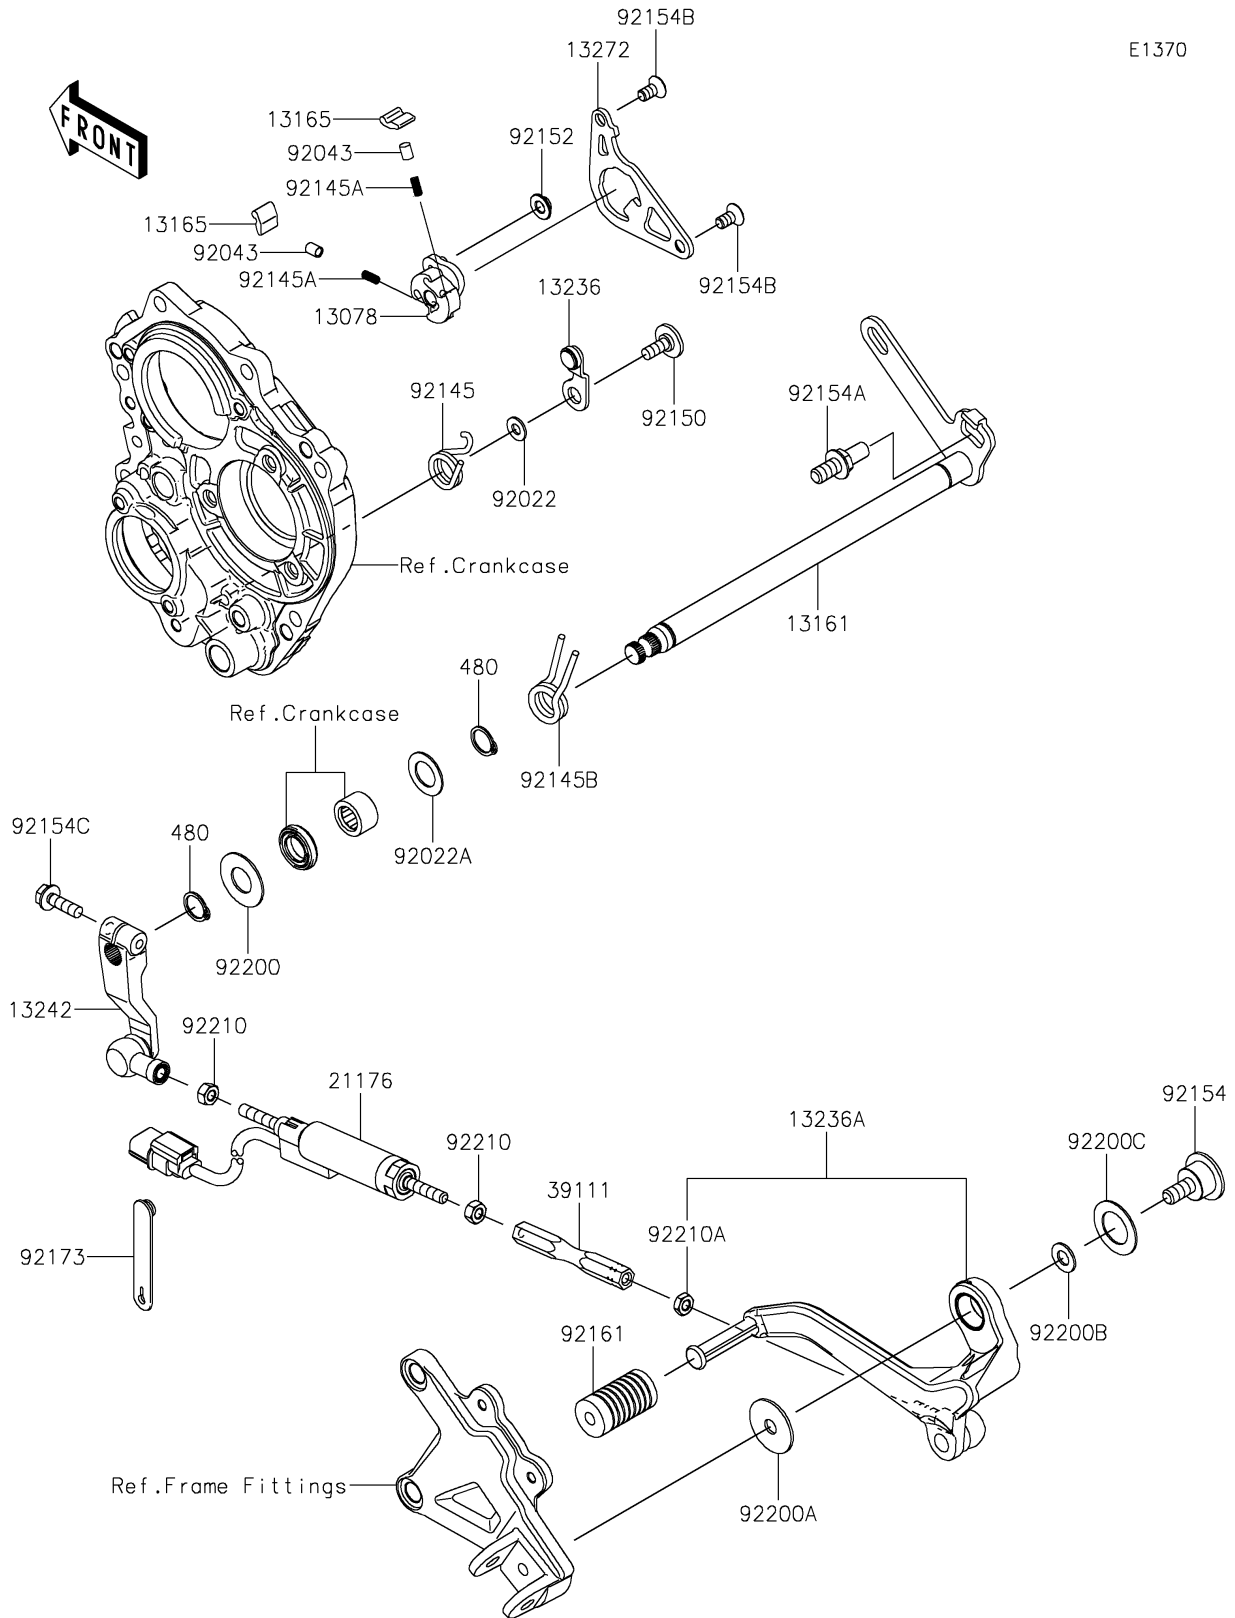

2020 NINJA® ZX™ -10R ABS KRT EDITION PARTS DIAGRAM

Gear Change Mechanism

E1370

2020 NINJA® ZX™ -10R ABS KRT EDITION PARTS LIST

Gear Change Mechanism

ITEM NAME	PART NUMBER	QUANTITY
RATCHET (Ref # 13078)	13078-0012	1
LEVER-COMP-CHANGE SHAFT (Ref # 13161)	13161-0078	1
PAWL (Ref # 13165)	13165-0018	2
LEVER-COMP,POSITION (Ref # 13236)	13236-0192	1
LEVER-COMP,CHANGE PEDAL (Ref # 13236A)	13236-0769	1
LEVER-ASSY-CHANGE (Ref # 13242)	13242-0128	1
PLATE (Ref # 13272)	13272-2171	1
SENSOR,QUICK SHIFTER (Ref # 21176)	21176-0850	1
ROD-TIE (Ref # 39111)	39111-0338	1
CIRCLIP-TYPE-C,14MM (Ref # 480)	480J1400	2
WASHER,6X12.8X1.2 (Ref # 92022)	92022-1827	1
WASHER,14.3X24X1 (Ref # 92022A)	92022-272	1
PIN,PLUNGER (Ref # 92043)	92043-1676	2
SPRING (Ref # 92145)	92145-0849	1
SPRING (Ref # 92145A)	92145-1490	2
SPRING (Ref # 92145B)	92145-1734	1
BOLT,SOCKET,6X16 (Ref # 92150)	92150-1673	1
COLLAR (Ref # 92152)	92152-1414	1
BOLT (Ref # 92154)	92154-1884	1
BOLT,RETURN SPRING (Ref # 92154A)	92154-1885	1
BOLT,TORX,6X8.7 (Ref # 92154B)	92154-1886	2
BOLT,FLANGED,6X20 (Ref # 92154C)	92154-2090	1
DAMPER (Ref # 92161)	92161-0871	1
CLAMP (Ref # 92173)	92173-1526	1
WASHER (Ref # 92200)	92200-0265	1
WASHER,8.2X30X1.5 (Ref # 92200A)	92200-0810	1
WASHER,8.2X18X1.2 (Ref # 92200B)	92200-0811	1
WASHER,18.3X30X1 (Ref # 92200C)	92200-0812	1
NUT,6MM (Ref # 92210)	92210-1100	2

2020 NINJA® ZX™ -10R ABS KRT EDITION PARTS LIST

Gear Change Mechanism

ITEM NAME	PART NUMBER	QUANTITY
NUT,LEFT HANDED,6MM (Ref # 92210A)	92210-1101	1