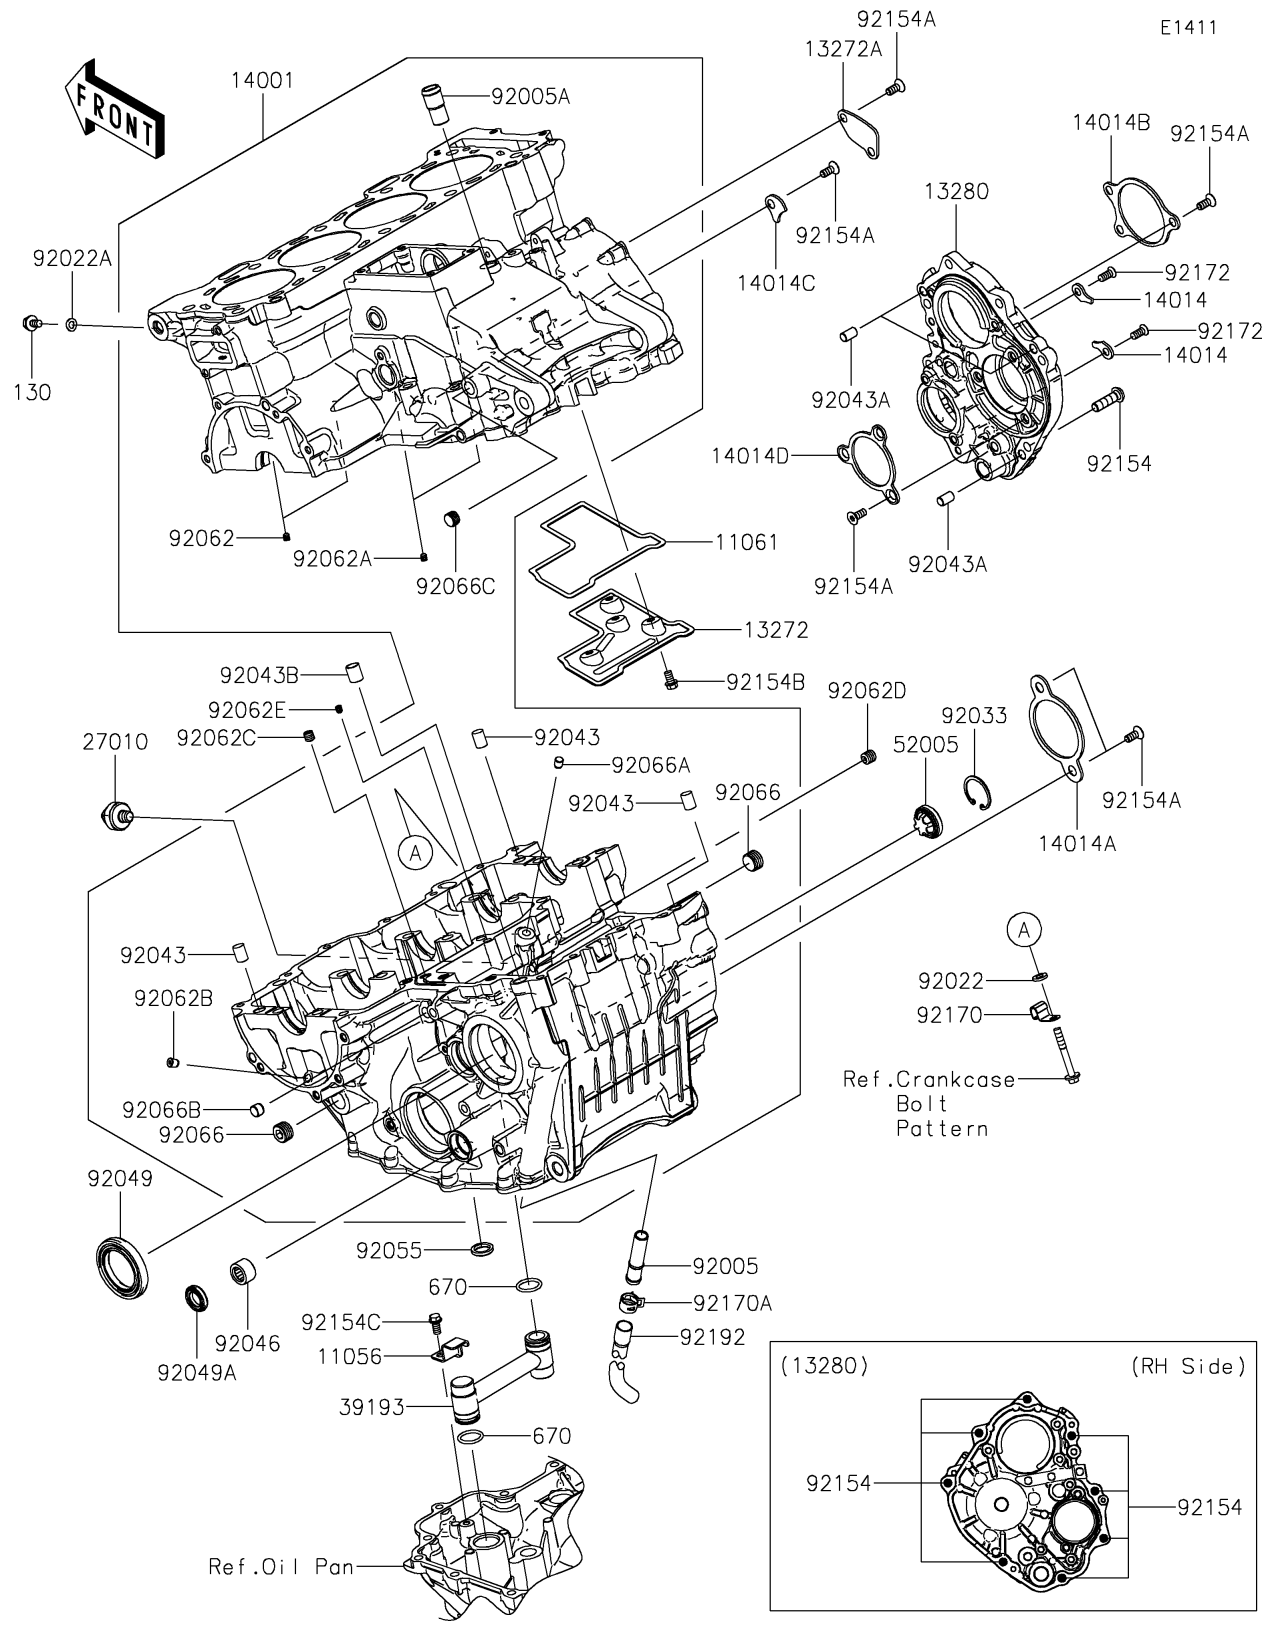

2020 NINJA® ZX™ -10R ABS KRT EDITION PARTS DIAGRAM

Crankcase

2020 NINJA® ZX™ -10R ABS KRT EDITION PARTS LIST

Crankcase

ITEM NAME	PART NUMBER	QUANTITY
BRACKET,OIL PIPE (Ref # 11056)	11056-0189	1
GASKET,BREATHER ROOM (Ref # 11061)	11061-0435	1
PLATE,BREATHER ROOM (Ref # 13272)	13272-0886	1
PLATE (Ref # 13272A)	13272-0887	1
HOLDER,TRANSMISSION (Ref # 13280)	13280-0859	1
SET-CRANKCASE (Ref # 14001)	14001-0700	1
PLATE-POSITION (Ref # 14014)	14014-0042	2
PLATE-POSITION (Ref # 14014A)	14014-0044	1
PLATE-POSITION (Ref # 14014B)	14014-0046	1
PLATE-POSITION (Ref # 14014C)	14014-0559	1
PLATE-POSITION (Ref # 14014D)	14014-0560	1
SWITCH,OIL PRESSURE (Ref # 27010)	27010-1313	1
PIPE-OIL (Ref # 39193)	39193-0061	1
GAUGE (Ref # 52005)	52005-1120	1
FITTING (Ref # 92005)	92005-0126	1
FITTING,BREATHER (Ref # 92005A)	92005-1238	1
WASHER,6.5X13X2.0 (Ref # 92022)	92022-1523	1
WASHER,6.2X11X1 (Ref # 92022A)	92022-304	1
RING-SNAP (Ref # 92033)	92033-1305	1
PIN,10X14 (Ref # 92043)	92043-1506	3
PIN,8X14 (Ref # 92043A)	92043-1567	3
PIN,10.1X12X14 (Ref # 92043B)	92043-4009	1
BEARING-NEEDLE,HK1412FM (Ref # 92046)	92046-0043	1
SEAL-OIL,TC38 57 8 (Ref # 92049)	92049-0068	1
SEAL-OIL,TC14245 (Ref # 92049A)	92049-1520	1
RING-O (Ref # 92055)	92055-0211	1
NOZZLE (Ref # 92062)	92062-0004	2
NOZZLE (Ref # 92062A)	92062-0010	2
NOZZLE (Ref # 92062B)	92062-0012	1