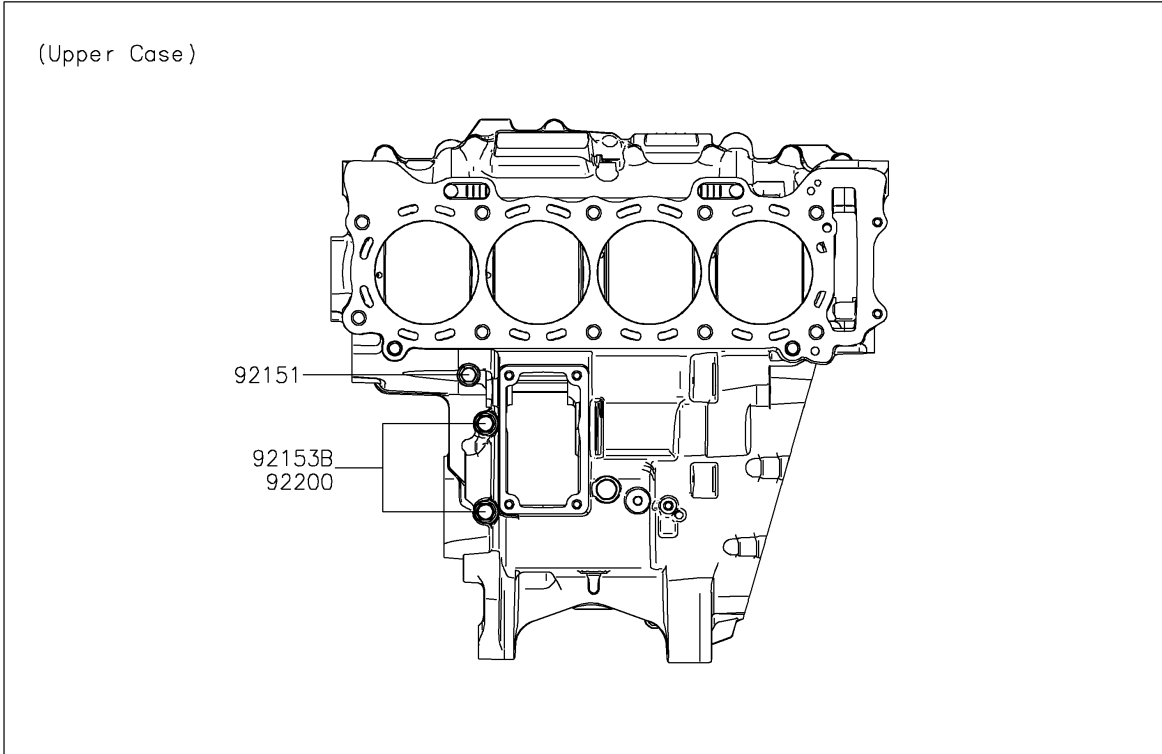

2020 NINJA® ZX™ -10R ABS KRT EDITION PARTS DIAGRAM

Crankcase Bolt Pattern

E1412

2020 NINJA® ZX™ -10R ABS KRT EDITION PARTS LIST

Crankcase Bolt Pattern

ITEM NAME	PART NUMBER	QUANTITY
GASKET,6.2X13.5X1.0 (Ref # 11061)	11061-0262	1
BOLT,FLANGED,7X50 (Ref # 92151)	92151-1223	3
BOLT,6X60 (Ref # 92151A)	92151-1791	1
BOLT,FLANGED,9X100 (Ref # 92153)	92153-0447	6
BOLT,FLANGED,7X45 (Ref # 92153A)	92153-1041	1
BOLT,8X63 (Ref # 92153B)	92153-1110	2
BOLT,FLANGED,9X113 (Ref # 92153C)	92153-1449	4
BOLT,FLANGED,6X45 (Ref # 92153D)	92153-1575	7
BOLT,FLANGED,6X40 (Ref # 92154)	92154-0861	4
WASHER,8.2X16X1.6 (Ref # 92200)	92200-0047	2
WASHER,9.2X19X2.3 (Ref # 92200A)	92200-0115	10