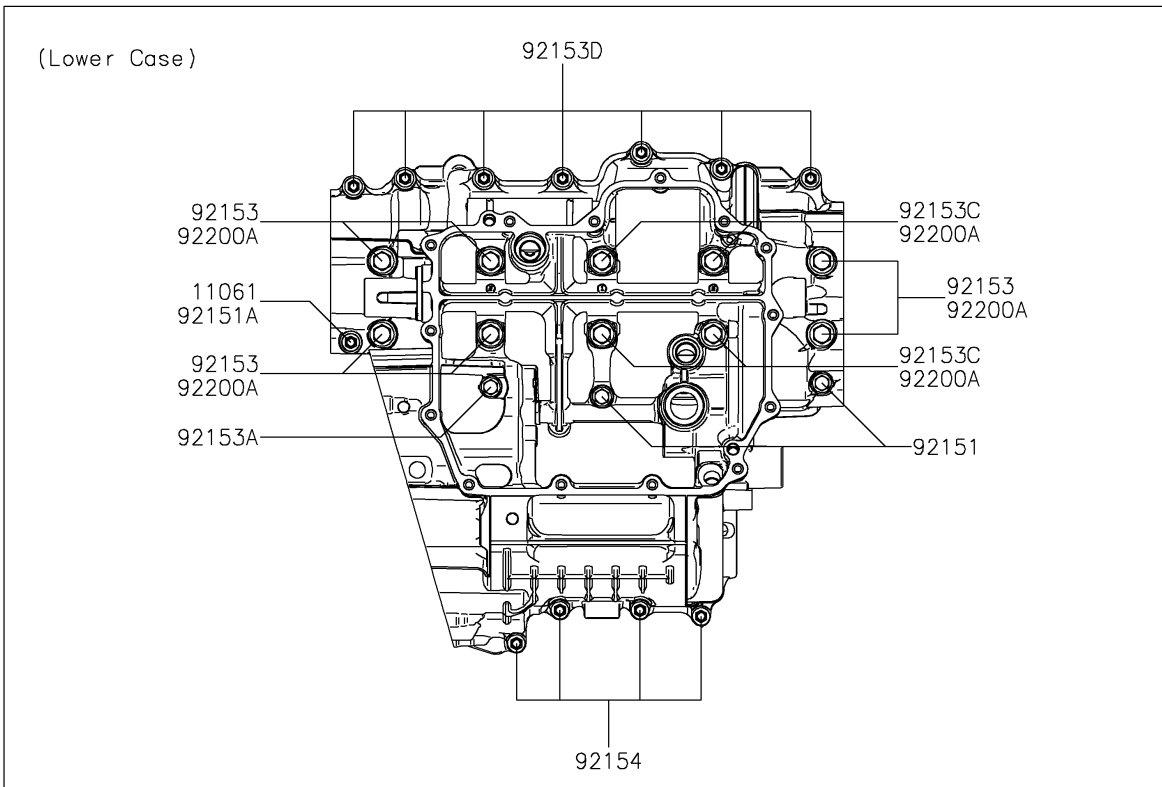

2020 NINJA® ZX™ -10R ABS KRT EDITION PARTS DIAGRAM

Crankcase Bolt Pattern

E1412

2020 NINJA® ZX™ -10R ABS KRT EDITION PARTS LIST

Crankcase Bolt Pattern

ITEM NAME	PART NUMBER	QUANTITY
GASKET,6.2X13.5X1.0 (Ref # 11061)	11061-0262	1
BOLT,FLANGED,7X50 (Ref # 92151)	92151-1223	3
BOLT,6X60 (Ref # 92151A)	92151-1791	1
BOLT,FLANGED,9X100 (Ref # 92153)	92153-0447	6
BOLT,FLANGED,7X45 (Ref # 92153A)	92153-1041	1
BOLT,8X63 (Ref # 92153B)	92153-1110	2
BOLT,FLANGED,9X113 (Ref # 92153C)	92153-1449	4
BOLT,FLANGED,6X45 (Ref # 92153D)	92153-1575	7
BOLT,FLANGED,6X40 (Ref # 92154)	92154-0861	4
WASHER,8.2X16X1.6 (Ref # 92200)	92200-0047	2
WASHER,9.2X19X2.3 (Ref # 92200A)	92200-0115	10