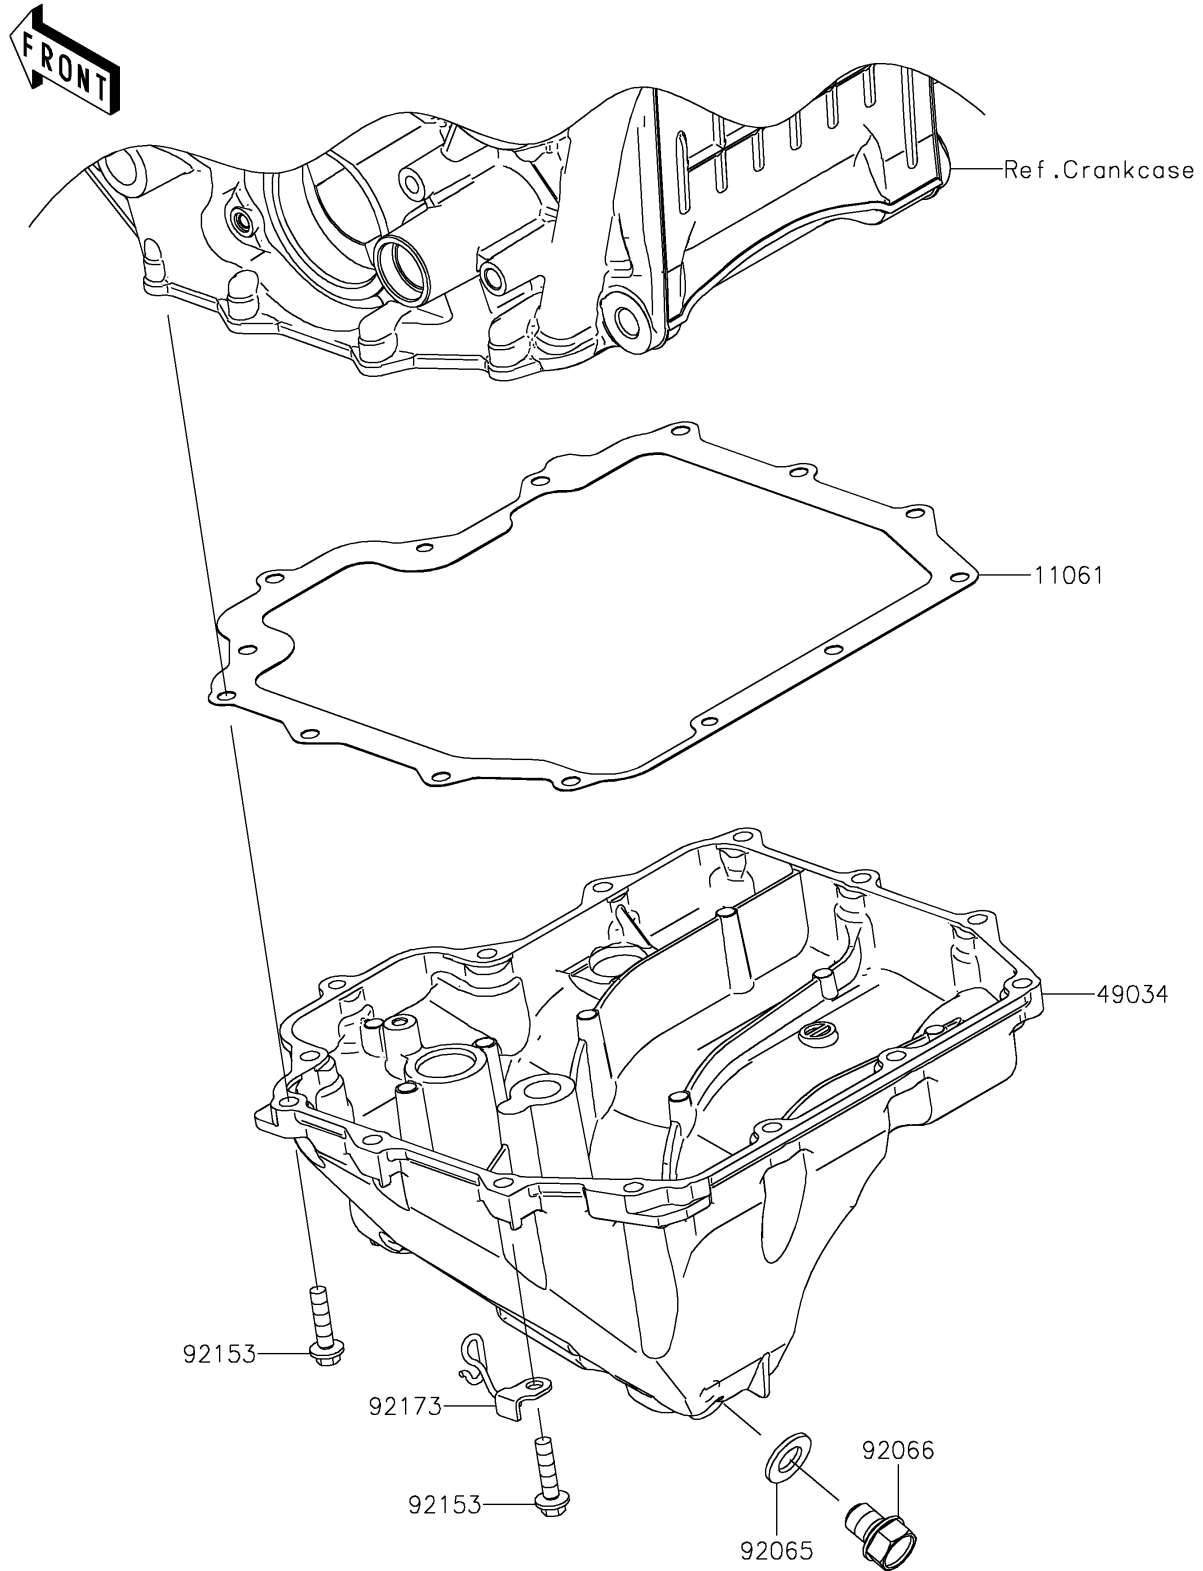

2020 NINJA® ZX™ -10R ABS PARTS DIAGRAM

Oil Pan

E1434

2020 NINJA® ZX™ -10R ABS PARTS LIST

Oil Pan

ITEM NAME	PART NUMBER	QUANTITY
GASKET,OIL PAN (Ref # 11061)	11061-0747	1
PAN-OIL (Ref # 49034)	49034-0564	1
GASKET,12X22X2 (Ref # 92065)	92065-097	1
PLUG,12X15 (Ref # 92066)	92066-0079	1
BOLT,FLANGED,6X25 (Ref # 92153)	92153-1569	14
CLAMP (Ref # 92173)	92173-1555	1