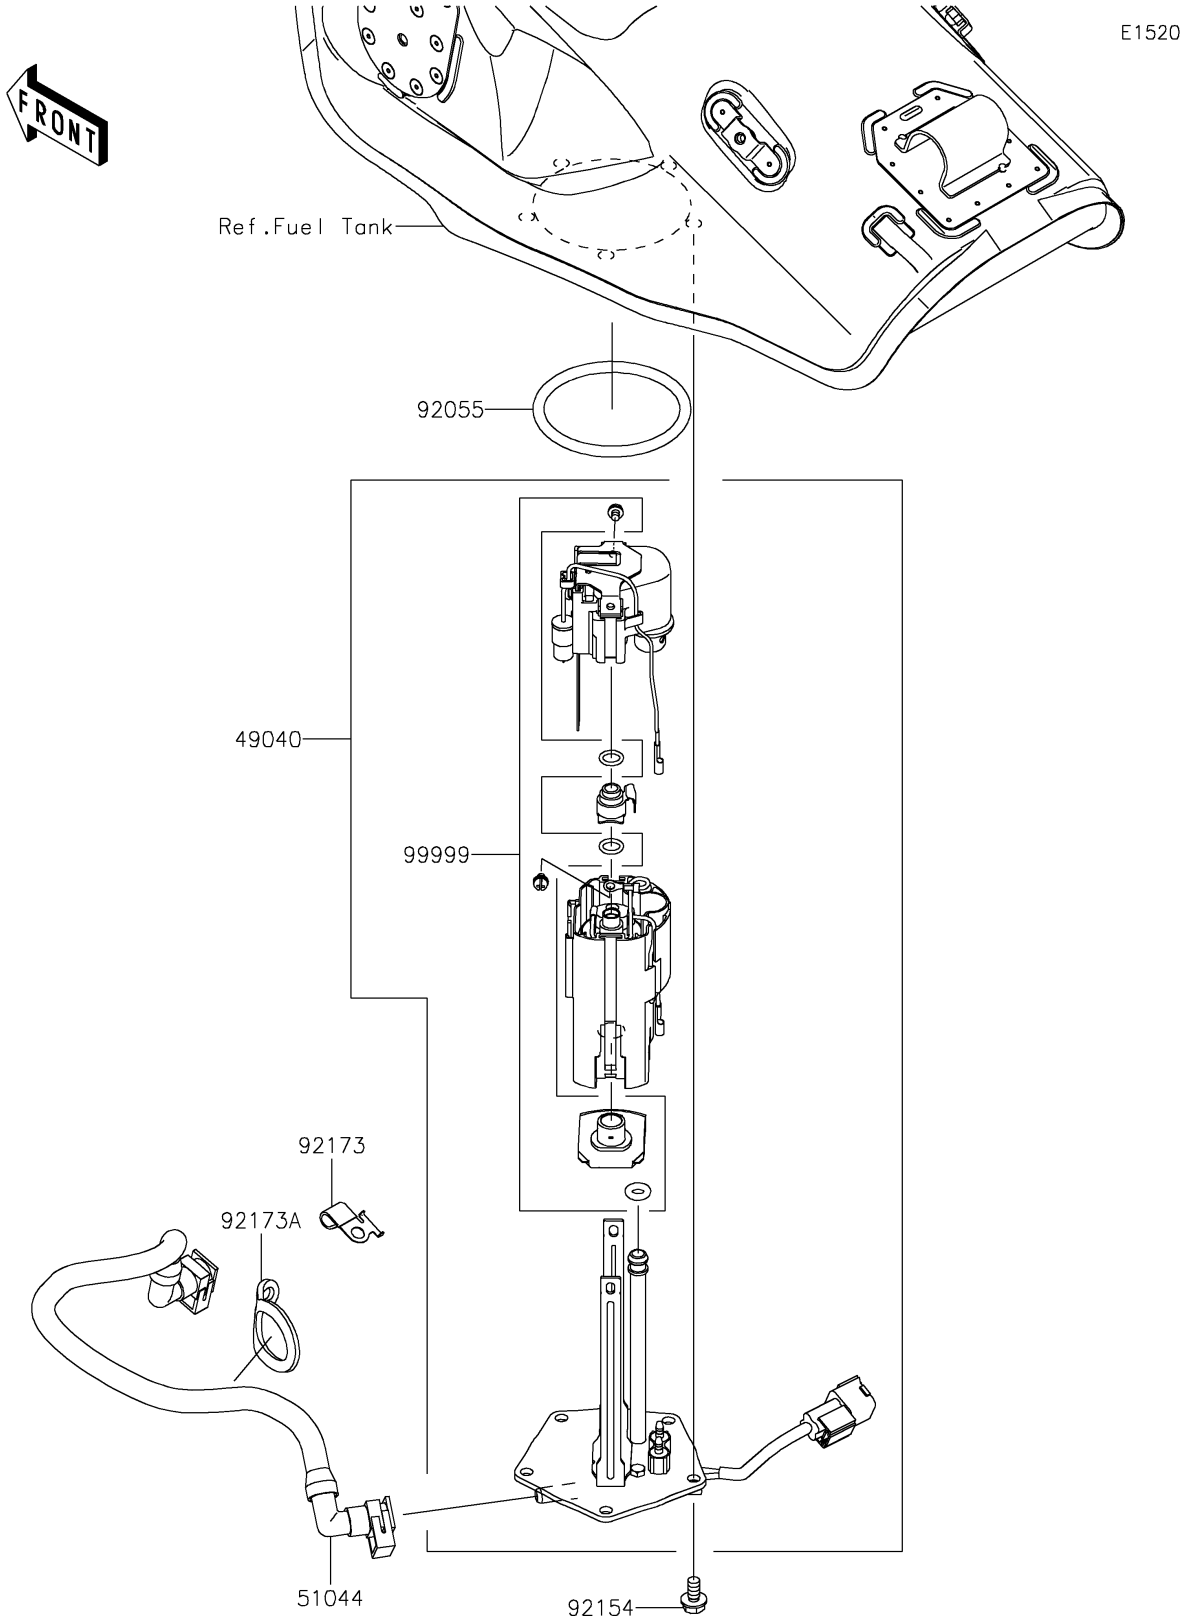

2019 NINJA® ZX™ -10R ABS PARTS DIAGRAM

Fuel Pump

2019 NINJA® ZX™-10R ABS PARTS LIST

Fuel Pump

ITEM NAME	PART NUMBER	QUANTITY
PUMP-FUEL (Ref # 49040)	49040-0750	1
TUBE-ASSY,FUEL (Ref # 51044)	51044-0858	1
RING-O,70.6X5.7 (Ref # 92055)	92055-0210	1
BOLT,FLANGED,6X12 (Ref # 92154)	92154-1848	5
CLAMP (Ref # 92173)	92173-0831	1
CLAMP (Ref # 92173A)	92173-0832	1
KIT,FUEL FILTER (Ref # 99999)	99999-0521	1