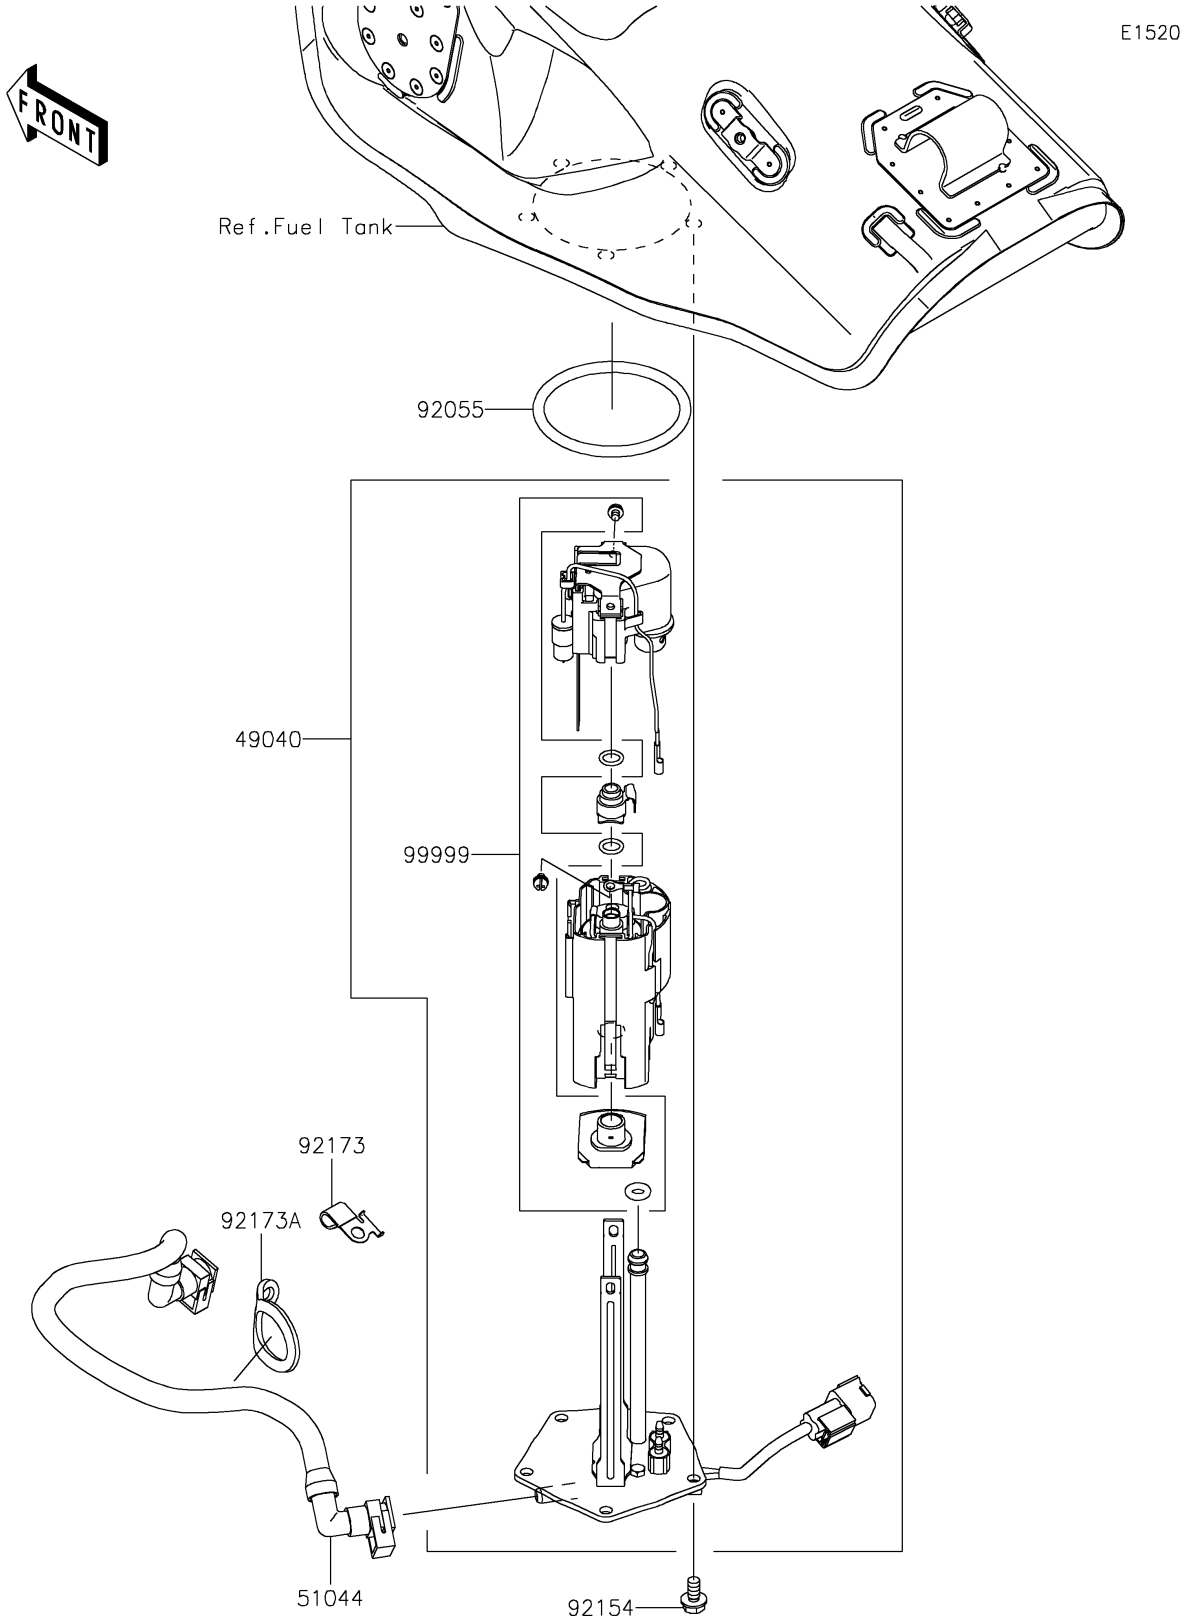

2020 NINJA® ZX™-10R ABS PARTS DIAGRAM

Fuel Pump

2020 NINJA® ZX™ -10R ABS PARTS LIST

Fuel Pump

ITEM NAME	PART NUMBER	QUANTITY
PUMP-FUEL (Ref # 49040)	49040-0750	1
TUBE-ASSY,FUEL (Ref # 51044)	51044-0858	1
RING-O,70.6X5.7 (Ref # 92055)	92055-0210	1
BOLT,FLANGED,6X12 (Ref # 92154)	92154-1848	5
CLAMP (Ref # 92173)	92173-0831	1
CLAMP (Ref # 92173A)	92173-0832	1
KIT,FUEL FILTER (Ref # 99999)	99999-0521	1