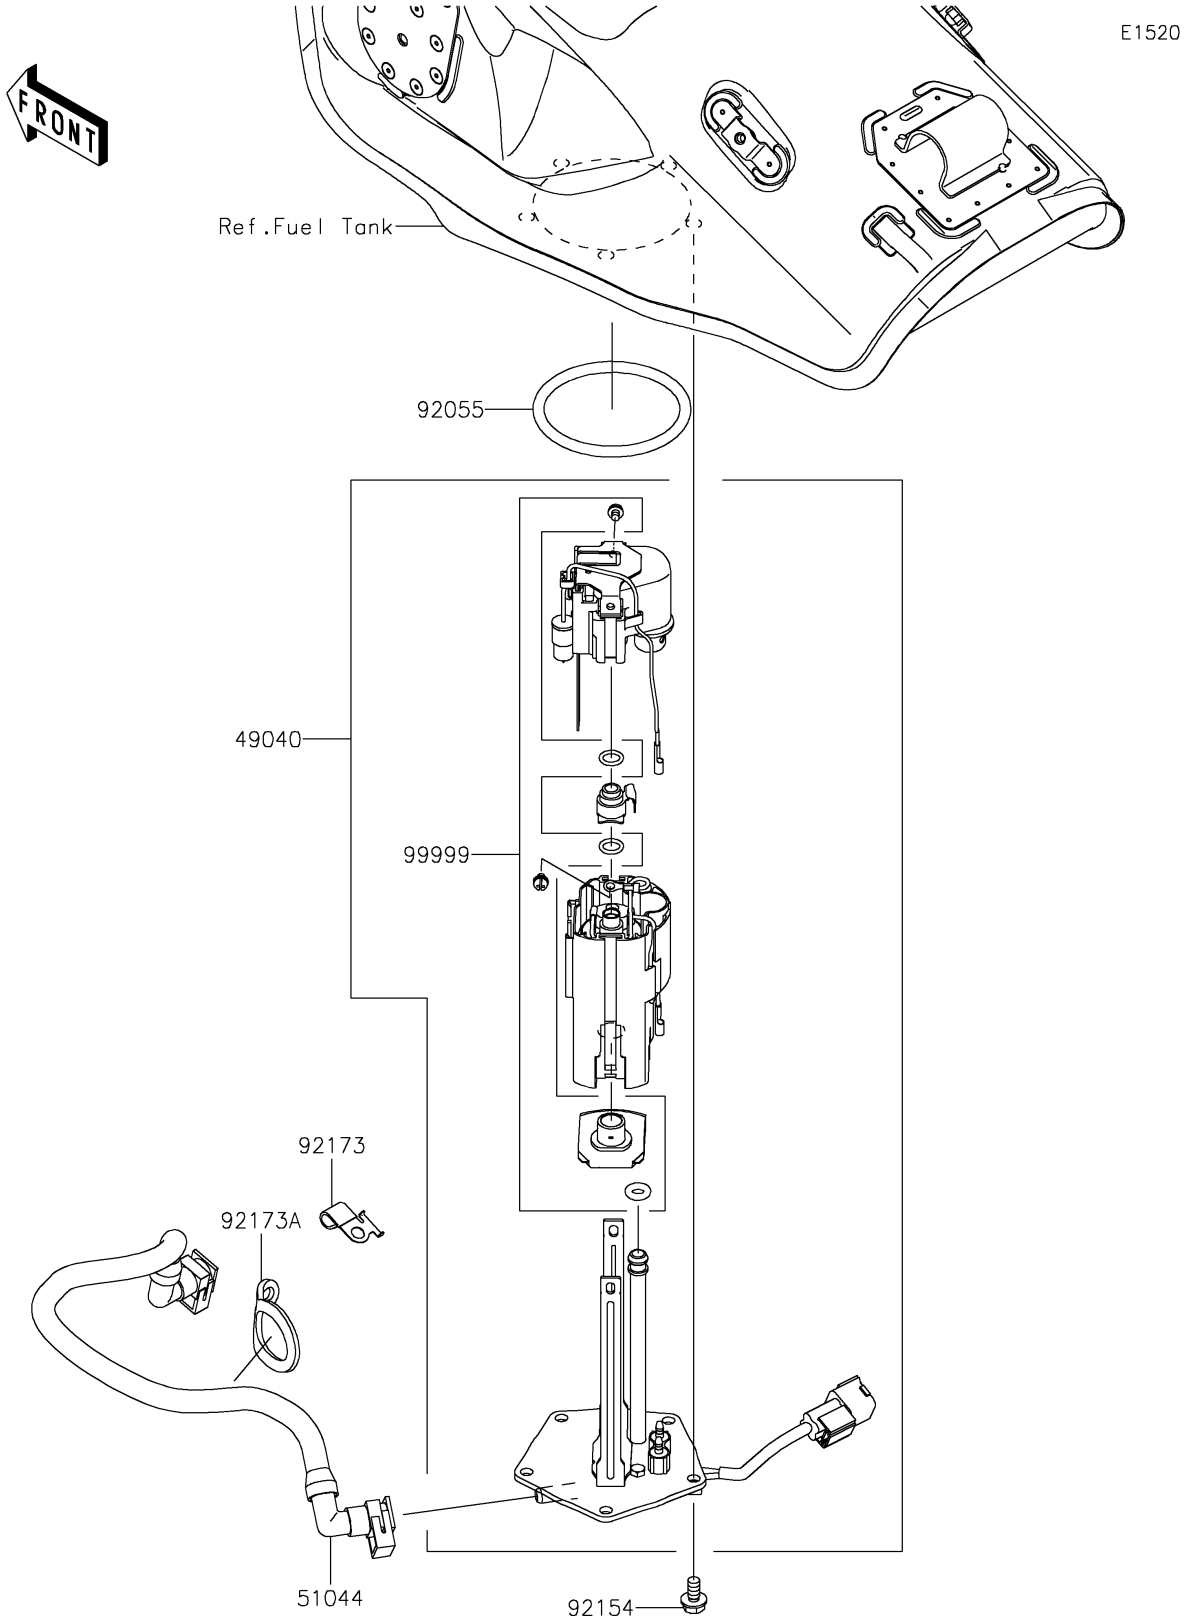

# 2020 NINJA® ZX™ -10R ABS KRT EDITION PARTS DIAGRAM

## Fuel Pump

## 2020 NINJA® ZX™ -10R ABS KRT EDITION PARTS LIST

### Fuel Pump

ITEM NAME	PART NUMBER	QUANTITY
PUMP-FUEL (Ref # 49040)	49040-0750	1
TUBE-ASSY,FUEL (Ref # 51044)	51044-0858	1
RING-O,70.6X5.7 (Ref # 92055)	92055-0210	1
BOLT,FLANGED,6X12 (Ref # 92154)	92154-1848	5
CLAMP (Ref # 92173)	92173-0831	1
CLAMP (Ref # 92173A)	92173-0832	1
KIT,FUEL FILTER (Ref # 99999)	99999-0521	1