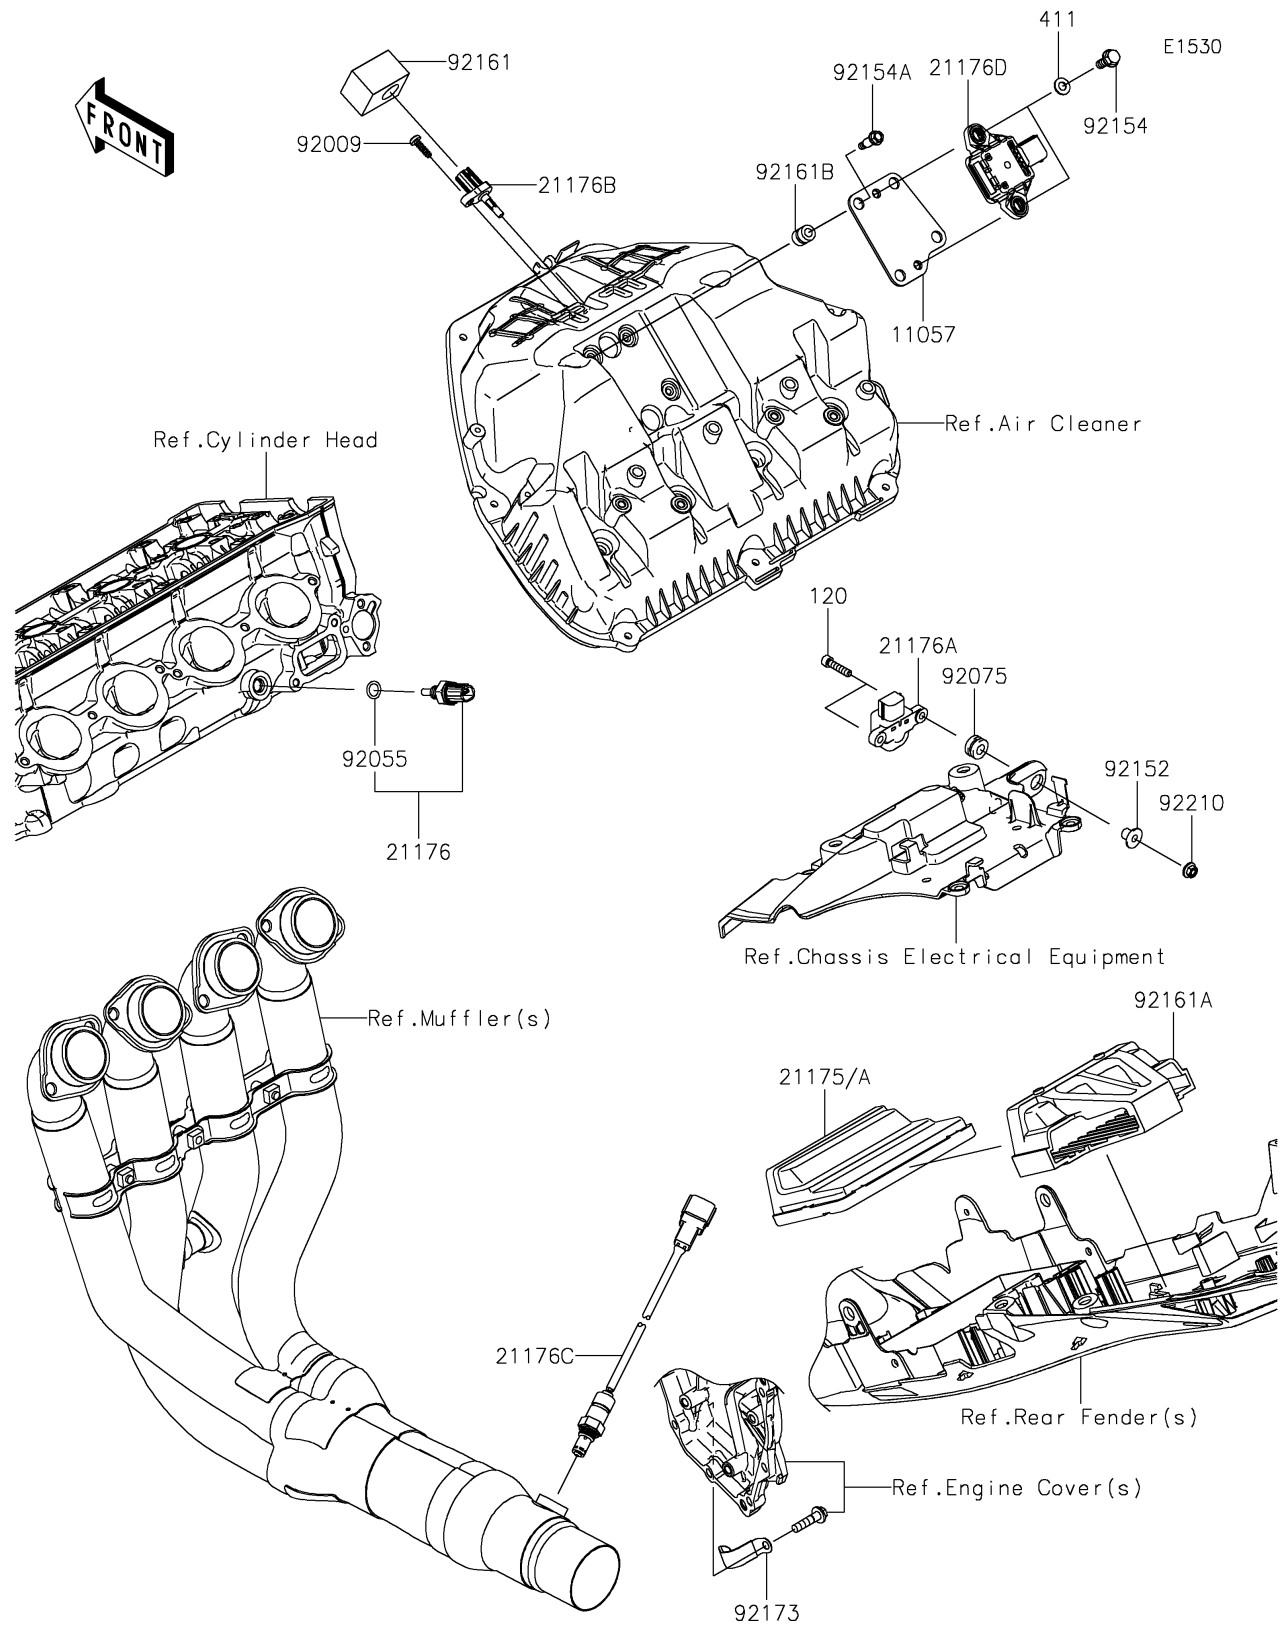

2020 NINJA® ZX™ -10R ABS KRT EDITION PARTS DIAGRAM

Fuel Injection

2020 NINJA® ZX™ -10R ABS KRT EDITION PARTS LIST

Fuel Injection

ITEM NAME	PART NUMBER	QUANTITY
BRACKET,GYRO SENSOR (Ref # 11057)	11057-1847	1
BOLT-SOCKET,5X22 (Ref # 120)	120R0522	2
CONTROL UNIT-ELECTRONIC (Ref # 21175)	21175-1426	1
CONTROL UNIT-ELECTRONIC (Ref # 21175A)	21175-1427	1
SENSOR,WATER TEMP (Ref # 21176)	21176-0009	1
SENSOR,VEHICLE-DOWN (Ref # 21176A)	21176-0026	1
SENSOR,AIR TEMPERATURE (Ref # 21176B)	21176-0048	1
SENSOR,OXYGEN (Ref # 21176C)	21176-0789	1
SENSOR,INERTIAL (Ref # 21176D)	21176-0878	1
WASHER-PLAIN,6MM (Ref # 411)	411S0600	2
SCREW,TAPPING,5X16 (Ref # 92009)	92009-1984	1
RING-O,9.5X1.9 (Ref # 92055)	92055-0016	1
DAMPER (Ref # 92075)	92075-1912	2
COLLAR (Ref # 92152)	92152-1969	2
BOLT,FLANGED,6X16 (Ref # 92154)	92154-1851	2
BOLT,FLANGED,5X13.1 (Ref # 92154A)	92154-3841	4
DAMPER (Ref # 92161)	92161-0985	1
DAMPER,ECU (Ref # 92161A)	92161-1719	1
DAMPER,GYRO SENSOR (Ref # 92161B)	92161-2142	4
CLAMP (Ref # 92173)	92173-1549	1
NUT,FLANGED,5MM (Ref # 92210)	92210-0950	2