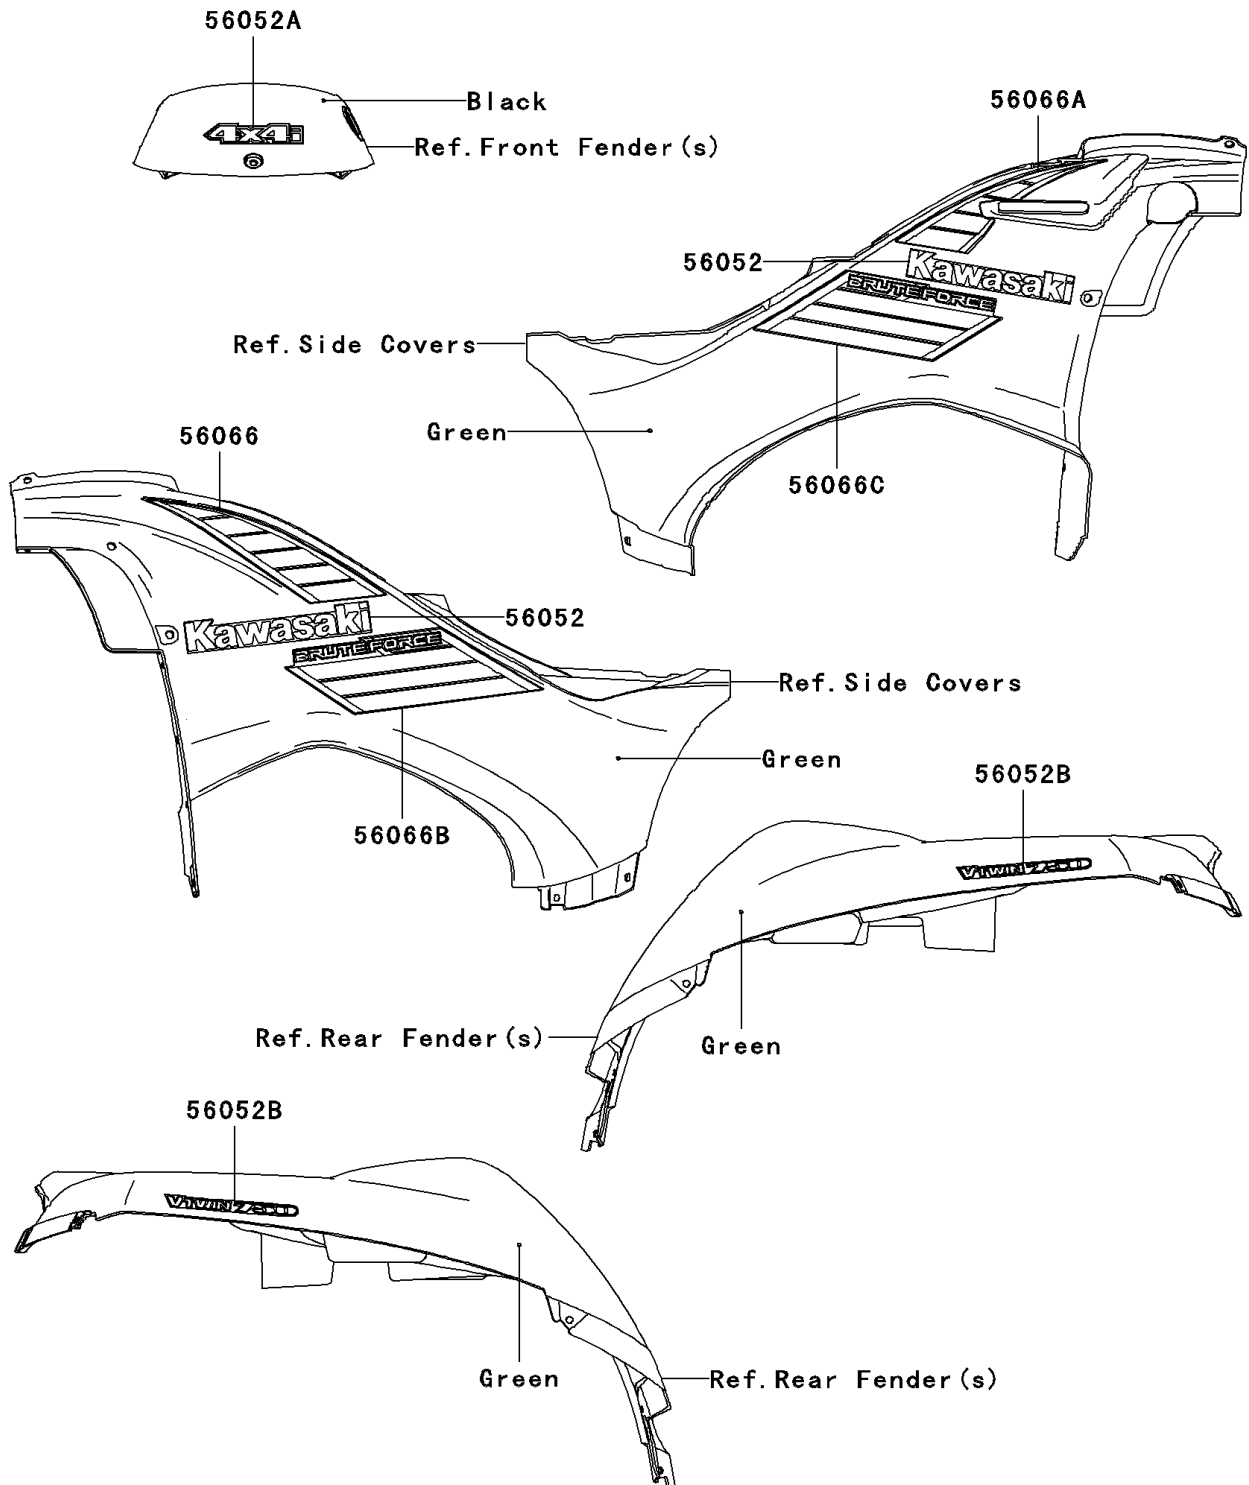

# 2005 Brute Force 750 4x4i PARTS DIAGRAM

Decals(Green)

F2861B

## 2005 Brute Force 750 4x4i PARTS LIST

Decals(Green)

ITEM NAME	PART NUMBER	QUANTITY
MARK,SIDE COVER,KAWASAKI (Ref # 56052)	56052-0144	2
MARK,TOP COVER,4X4i (Ref # 56052A)	56052-0404	1
MARK,RR FENDER,V TWIN 750 (Ref # 56052B)	56052-0408	2
PATTERN,SIDE COVER,UPP,LH (Ref # 56066)	56066-1583	1
PATTERN,SIDE COVER,UPP,RH (Ref # 56066A)	56066-1584	1
PATTERN,SIDE COVER,LWR,LH (Ref # 56066B)	56066-1585	1
PATTERN,SIDE COVER,LWR,RH (Ref # 56066C)	56066-1586	1