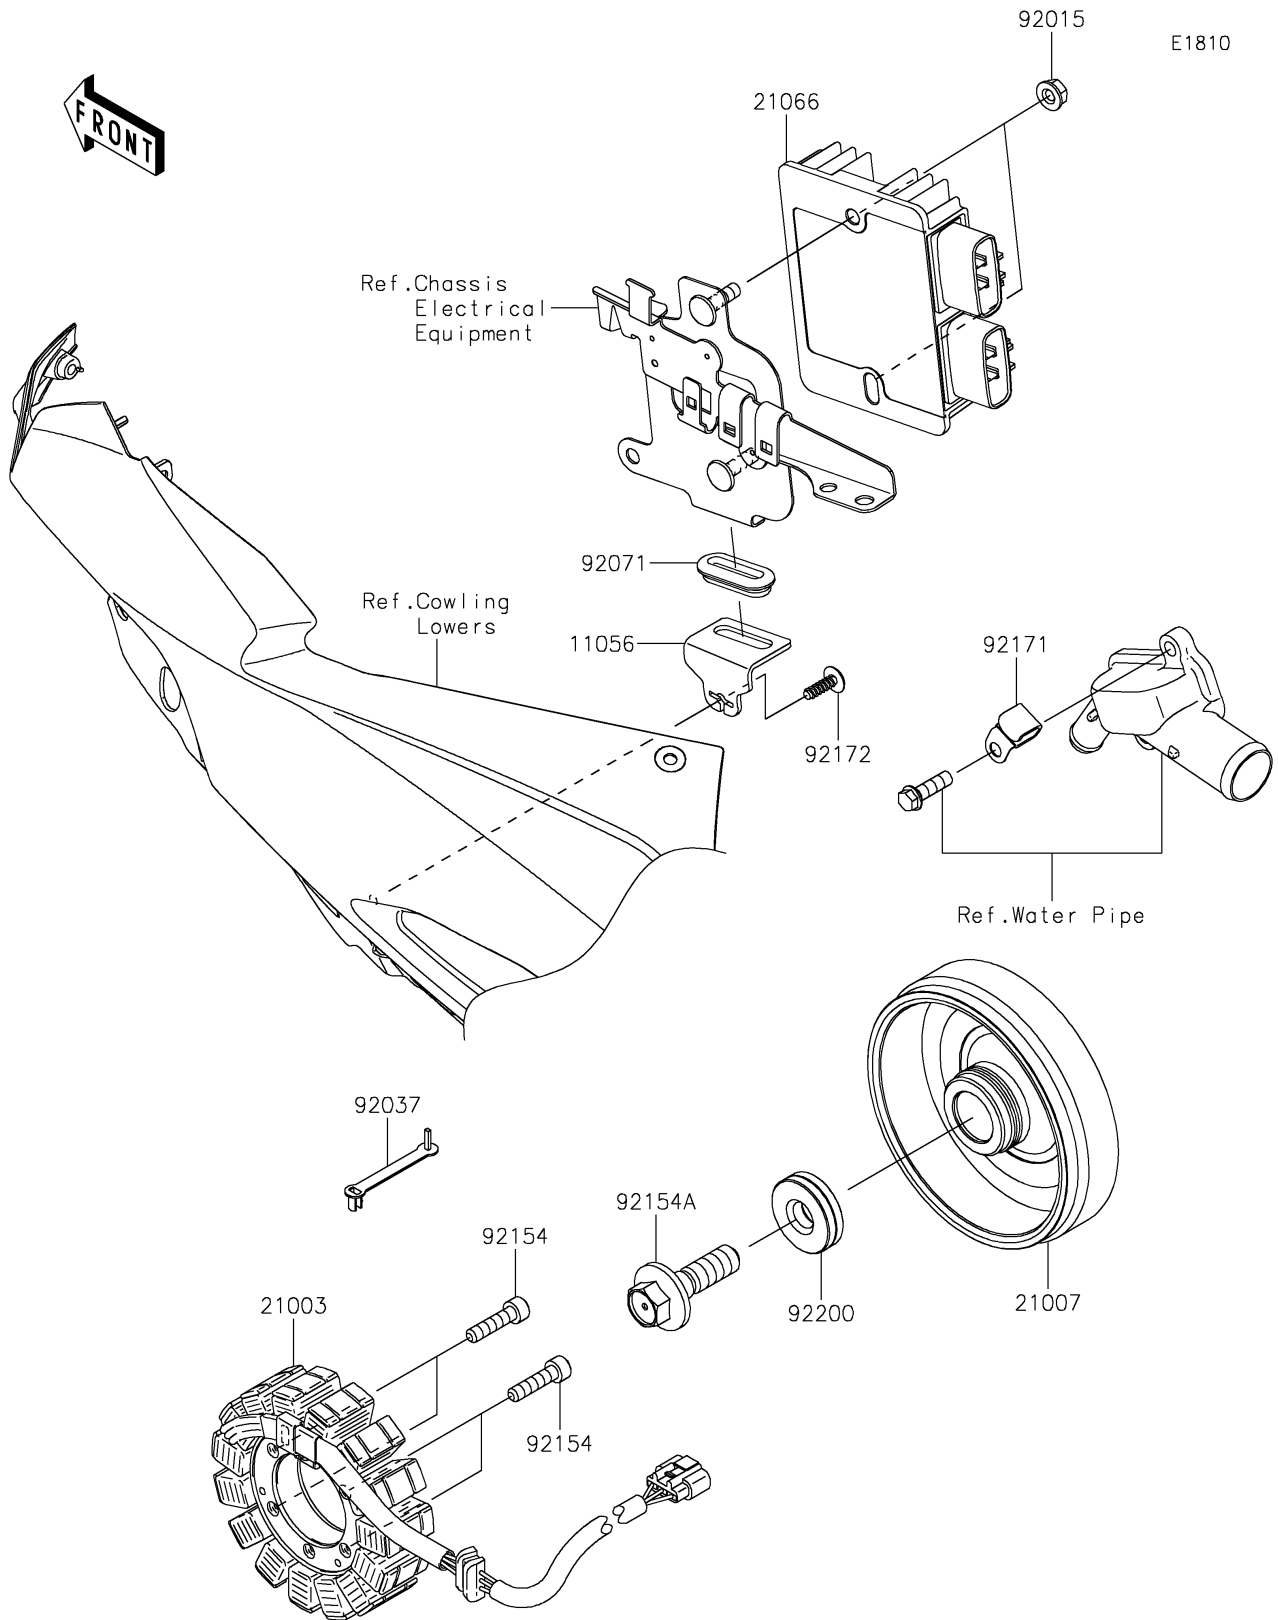

# 2020 NINJA® ZX™-10R ABS PARTS DIAGRAM

Generator

## 2020 NINJA® ZX™ -10R ABS PARTS LIST

### Generator

ITEM NAME	PART NUMBER	QUANTITY
BRACKET,REGULATOR (Ref # 11056)	11056-7812	1
STATOR (Ref # 21003)	21003-0107	1
ROTOR (Ref # 21007)	21007-0591	1
REGULATOR-VOLTAGE (Ref # 21066)	21066-0748	1
NUT,FLANGED,6MM (Ref # 92015)	92015-1367	2
CLAMP,SPEED,L=43 (Ref # 92037)	92037-1290	1
GROMMET (Ref # 92071)	92071-1187	1
BOLT,SOCKET,6X25 (Ref # 92154)	92154-0477	4
BOLT,12X40 (Ref # 92154A)	92154-1944	1
CLAMP (Ref # 92171)	92171-0534	1
SCREW,TAPPING,5X16 (Ref # 92172)	92172-0175	1
WASHER,12X34X9 (Ref # 92200)	92200-0369	1