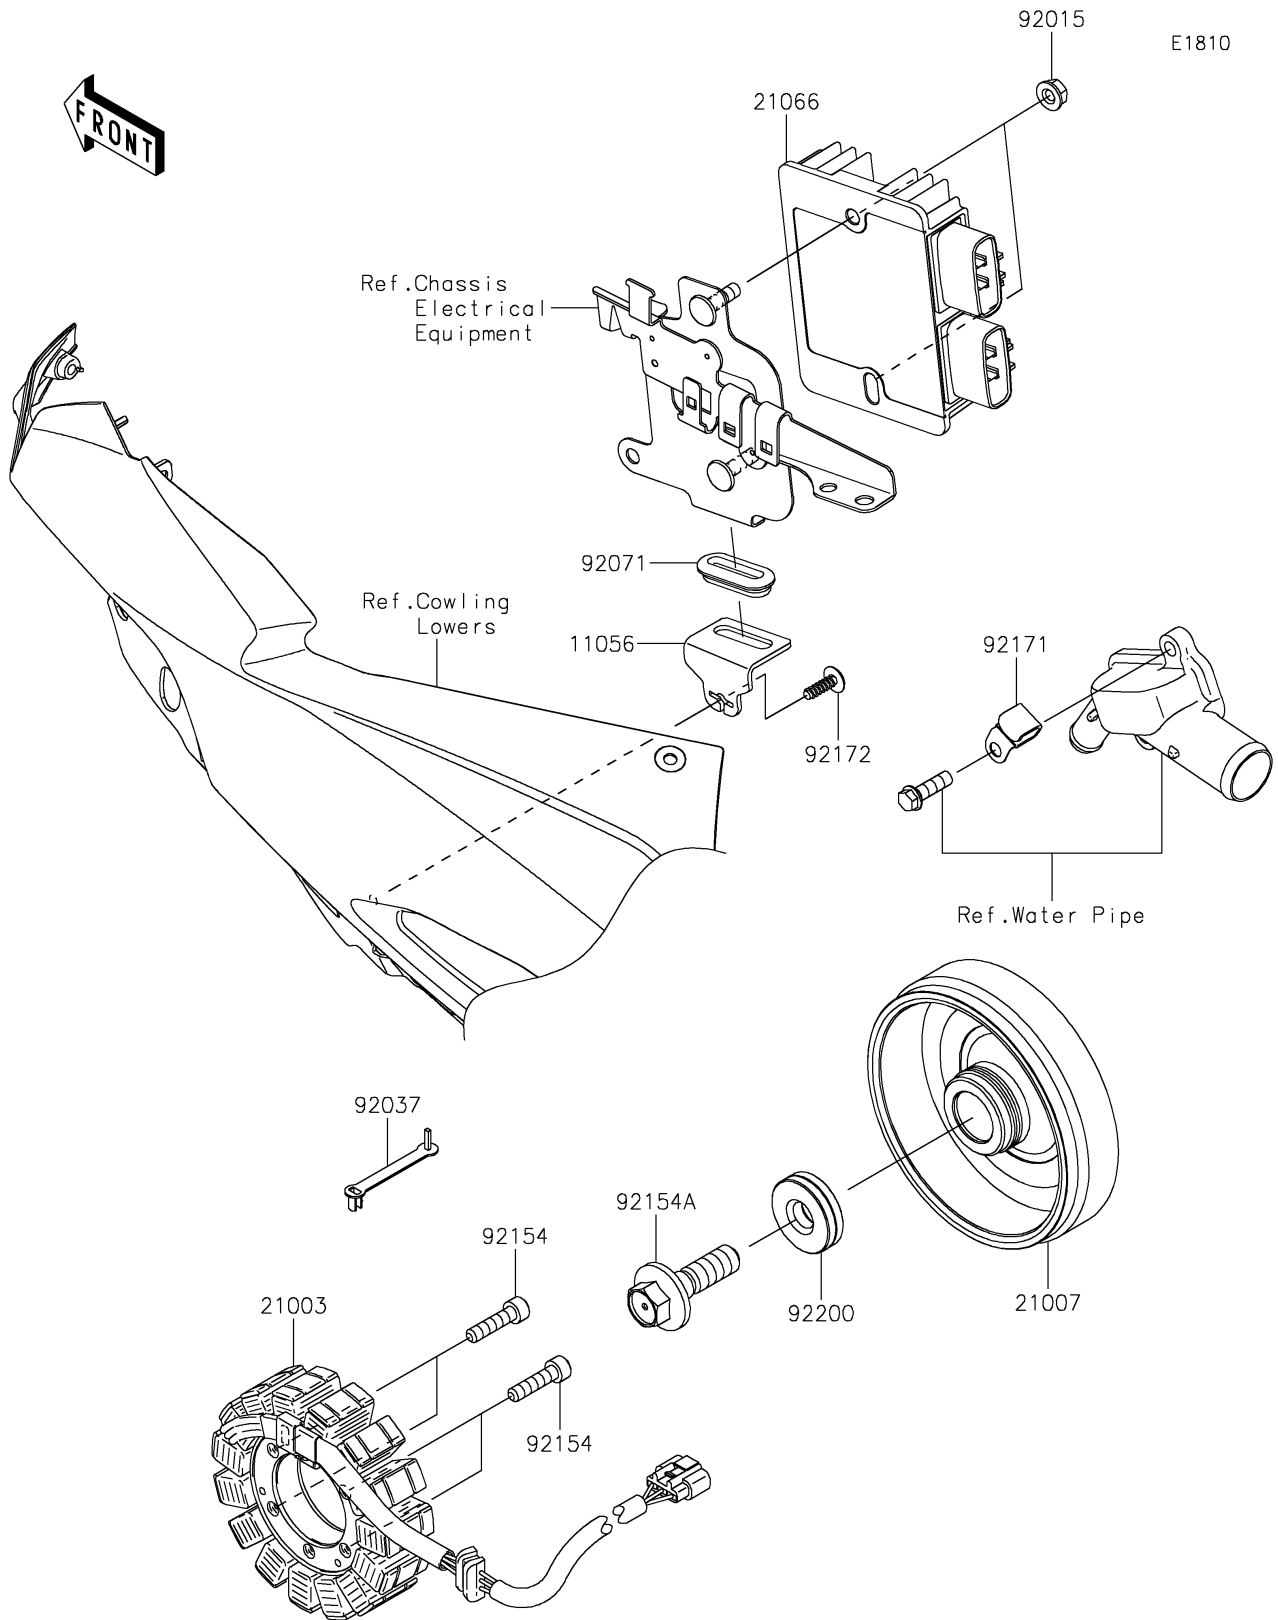

2020 NINJA® ZX™-10R ABS PARTS DIAGRAM

Generator

2020 NINJA® ZX™ -10R ABS PARTS LIST

Generator

ITEM NAME	PART NUMBER	QUANTITY
BRACKET,REGULATOR (Ref # 11056)	11056-7812	1
STATOR (Ref # 21003)	21003-0107	1
ROTOR (Ref # 21007)	21007-0591	1
REGULATOR-VOLTAGE (Ref # 21066)	21066-0748	1
NUT,FLANGED,6MM (Ref # 92015)	92015-1367	2
CLAMP,SPEED,L=43 (Ref # 92037)	92037-1290	1
GROMMET (Ref # 92071)	92071-1187	1
BOLT,SOCKET,6X25 (Ref # 92154)	92154-0477	4
BOLT,12X40 (Ref # 92154A)	92154-1944	1
CLAMP (Ref # 92171)	92171-0534	1
SCREW,TAPPING,5X16 (Ref # 92172)	92172-0175	1
WASHER,12X34X9 (Ref # 92200)	92200-0369	1