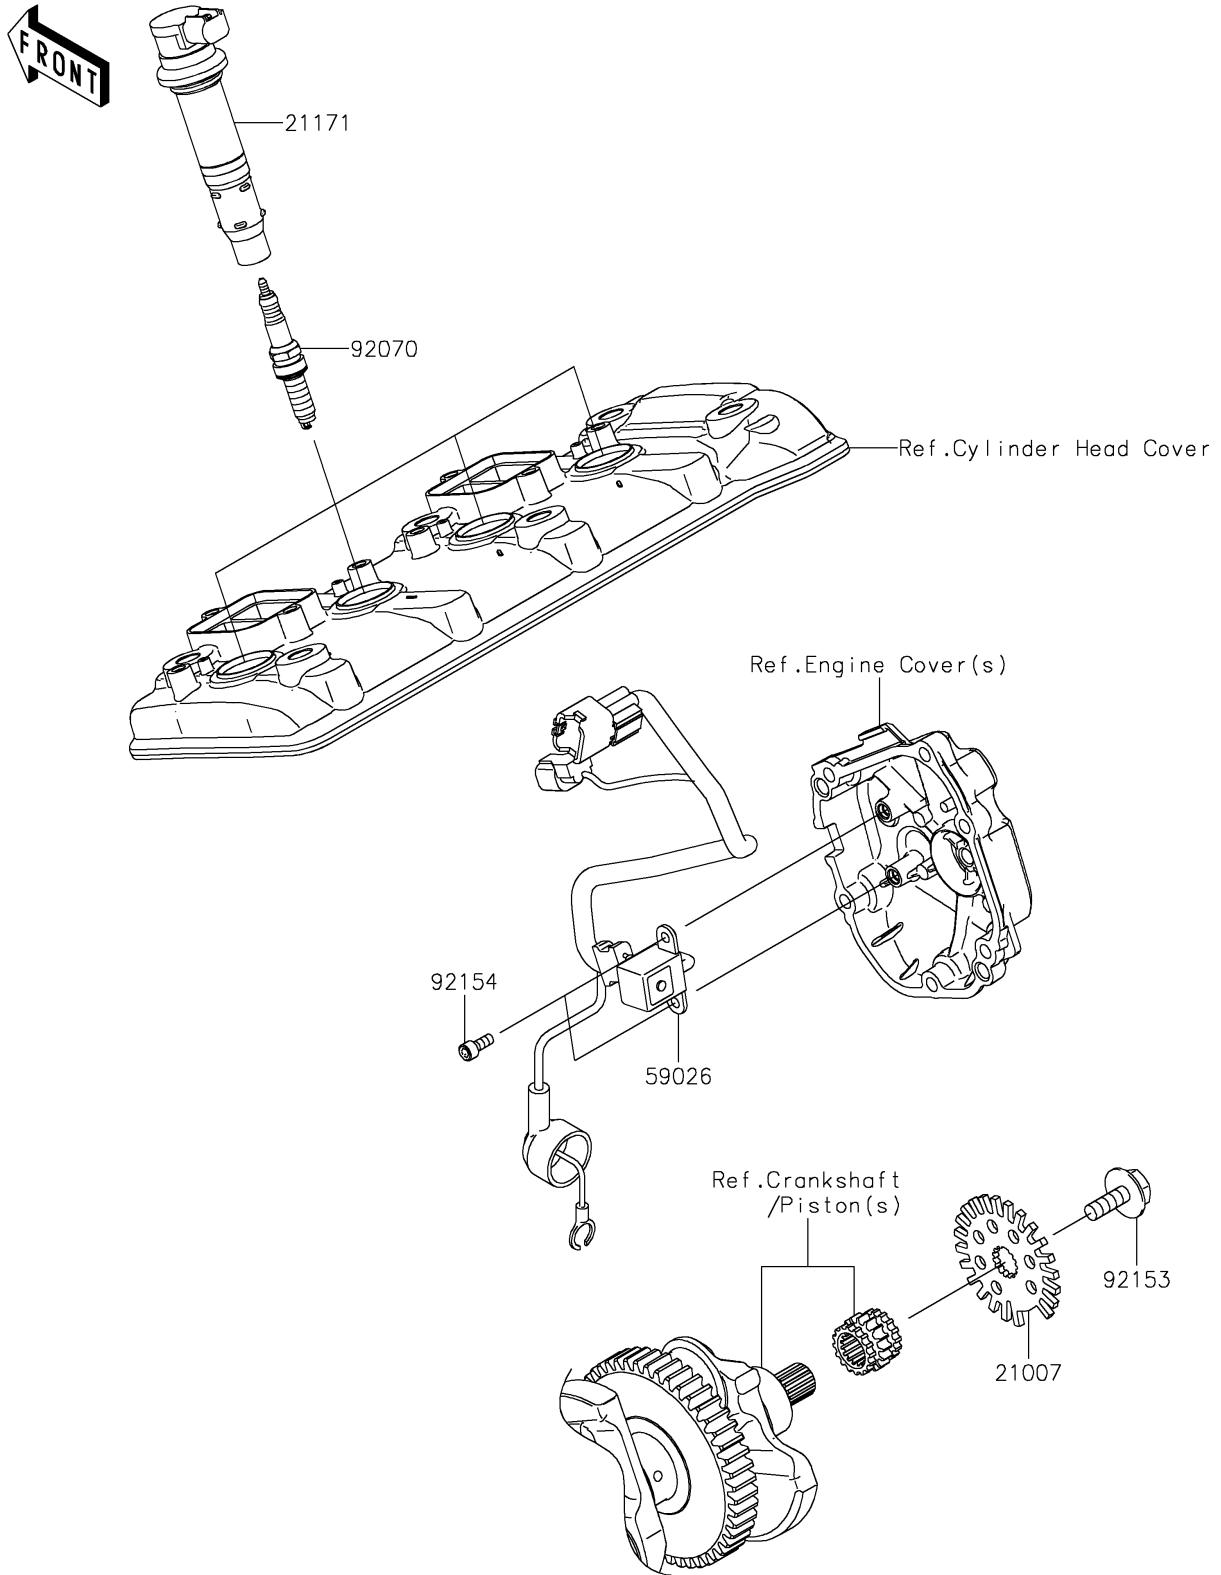

2019 NINJA® ZX™ -10R ABS PARTS DIAGRAM

Ignition System

E1830

2019 NINJA® ZX™-10R ABS PARTS LIST

Ignition System

ITEM NAME	PART NUMBER	QUANTITY
ROTOR,PULSING (Ref # 21007)	21007-0019	1
COIL-ASSY-IGNITION (Ref # 21171)	21171-0756	4
COIL-PULSING (Ref # 59026)	59026-0044	1
PLUG-SPARK,SILMAR9B9(NGK) (Ref # 92070)	92070-0047	4
BOLT,FLANGED,8X23 (Ref # 92153)	92153-0549	1
BOLT,SOCKET,5X12 (Ref # 92154)	92154-0503	2