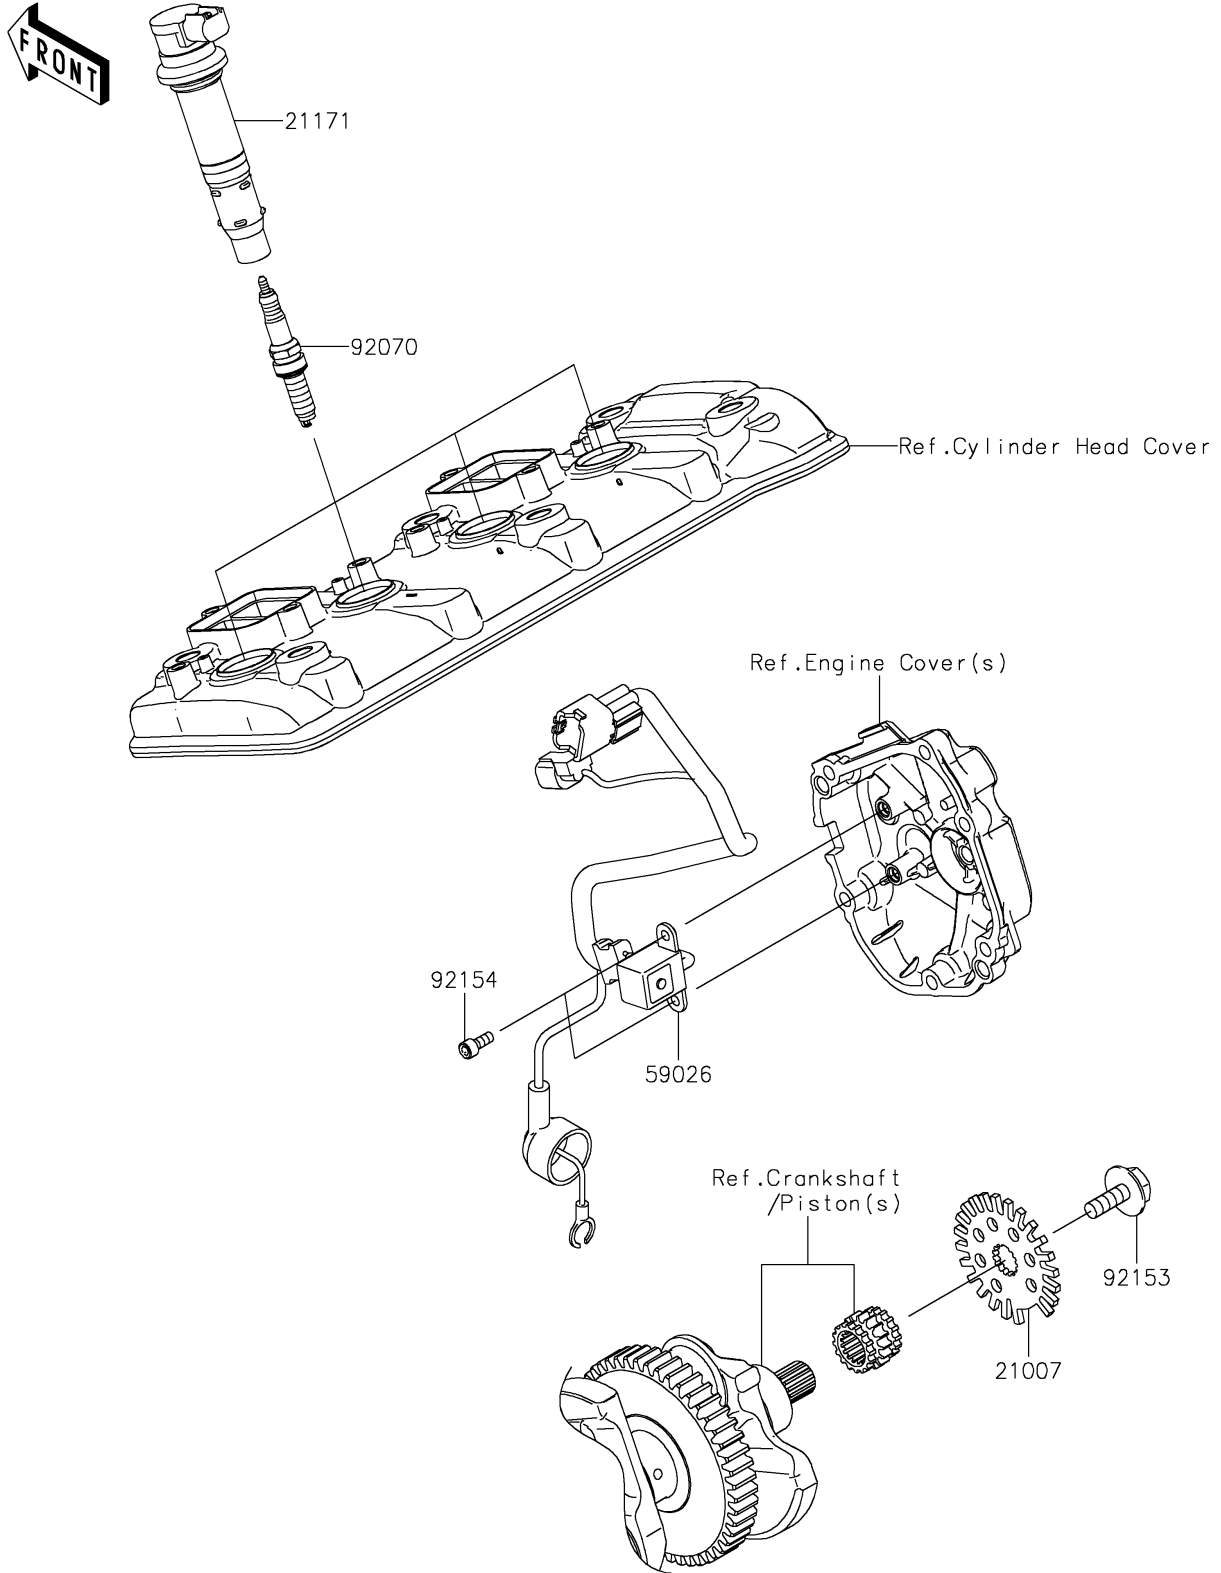

# 2020 NINJA® ZX™ -10R ABS PARTS DIAGRAM

Ignition System

E1830

## 2020 NINJA® ZX™ -10R ABS PARTS LIST

### Ignition System

ITEM NAME	PART NUMBER	QUANTITY
ROTOR,PULSING (Ref # 21007)	21007-0019	1
COIL-ASSY-IGNITION (Ref # 21171)	21171-0756	4
COIL-PULSING (Ref # 59026)	59026-0044	1
PLUG-SPARK,SILMAR9B9(NGK) (Ref # 92070)	92070-0047	4
BOLT,FLANGED,8X23 (Ref # 92153)	92153-0549	1
BOLT,SOCKET,5X12 (Ref # 92154)	92154-0503	2