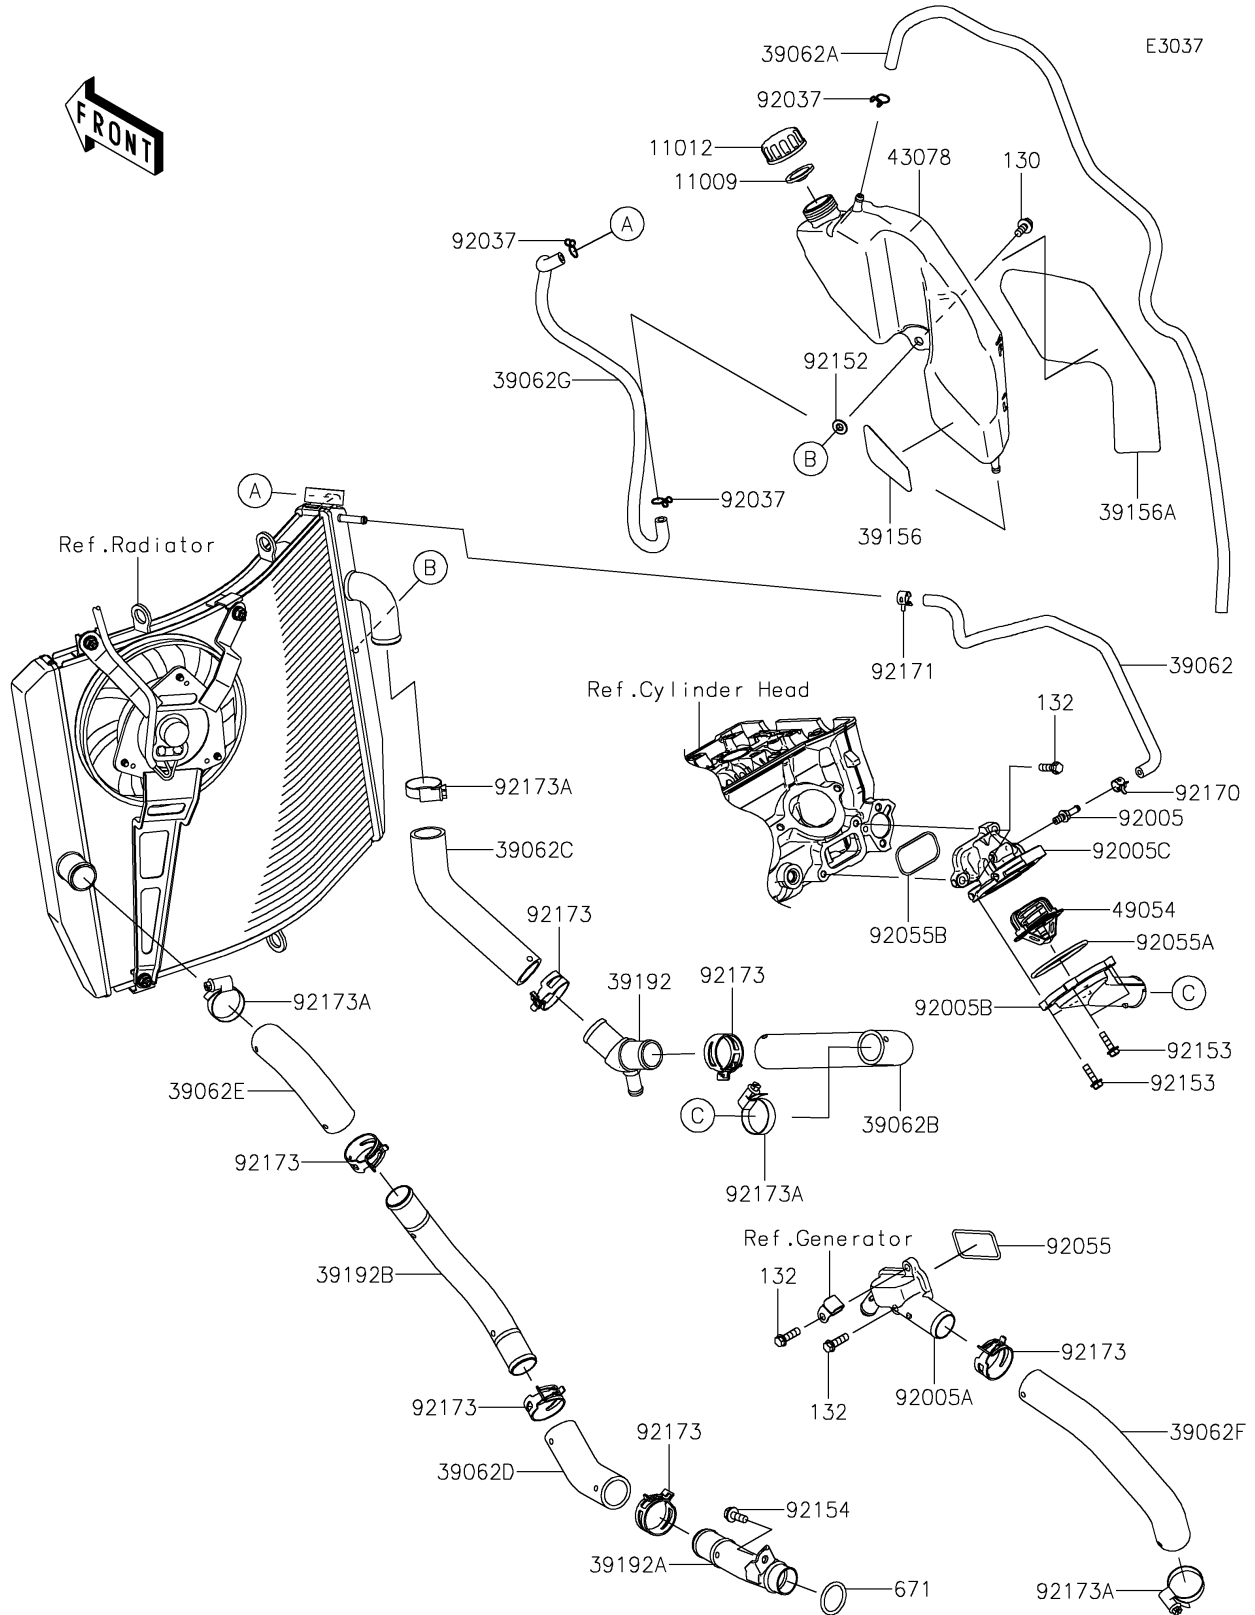

# 2019 NINJA® ZX™-10R ABS KRT EDITION PARTS DIAGRAM

## Water Pipe

### Water Pipe

ITEM NAME	PART NUMBER	QUANTITY
GASKET,RESERVOIR TANK CAP (Ref # 11009)	11009-1145	1
CAP (Ref # 11012)	11012-1084	1
BOLT-FLANGED,6X14 (Ref # 130)	130BA0614	1
BOLT-FLANGED-SMALL,6X20 (Ref # 132)	132BC0620	4
HOSE,THERMO CASE-RADIATOR (Ref # 39062)	39062-0347	1
HOSE-COOLING,OVER FLOW (Ref # 39062A)	39062-0729	1
HOSE,THERMO CAP-3WAY PIPE (Ref # 39062B)	39062-0734	1
HOSE,3WAY PIPE-RADIATOR (Ref # 39062C)	39062-0735	1
HOSE,PIPE(RAD.)-PIPE(W/PUMP) (Ref # 39062D)	39062-0736	1
HOSE,RADIATOR-PIPE(WATER PUMP) (Ref # 39062E)	39062-0737	1
HOSE,WATER PUMP-FITTING (Ref # 39062F)	39062-0738	1
HOSE-COOLING,RETURN (Ref # 39062G)	39062-0778	1
PAD (Ref # 39156)	39156-1965	1
PAD (Ref # 39156A)	39156-1989	1
PIPE,3WAY (Ref # 39192)	39192-0614	1
PIPE,TUBE(RADIATOR)-WATER PUMP (Ref # 39192A)	39192-0617	1
PIPE,TUBE(RADIATOR)-TUBE(PUMP) (Ref # 39192B)	39192-0618	1
RESERVOIR (Ref # 43078)	43078-0581	1
THERMOSTAT (Ref # 49054)	49054-0004	1
O RING,25MM (Ref # 671)	671B2525	1
FITTING (Ref # 92005)	92005-0826	1
FITTING (Ref # 92005A)	92005-0837	1
FITTING,THERMO CAP (Ref # 92005B)	92005-0880	1
FITTING,THERMO CASE (Ref # 92005C)	92005-0901	1
CLAMP,TUBE (Ref # 92037)	92037-147	3
RING-O (Ref # 92055)	92055-0209	1
RING-O,53.5X2.6 (Ref # 92055A)	92055-0831	1
RING-O,27.6X49.6X1.9 (Ref # 92055B)	92055-0913	1
COLLAR (Ref # 92152)	92152-1414	1

### Water Pipe

ITEM NAME	PART NUMBER	QUANTITY
BOLT,FLANGED,5X18 (Ref # 92153)	92153-1588	4
BOLT,FLANGED-SMALL,6X16 (Ref # 92154)	92154-1893	1
CLAMP (Ref # 92170)	92170-1493	1
CLAMP (Ref # 92171)	92171-0719	1
CLAMP,34MM (Ref # 92173)	92173-1360	6
CLAMP (Ref # 92173A)	92173-1548	4