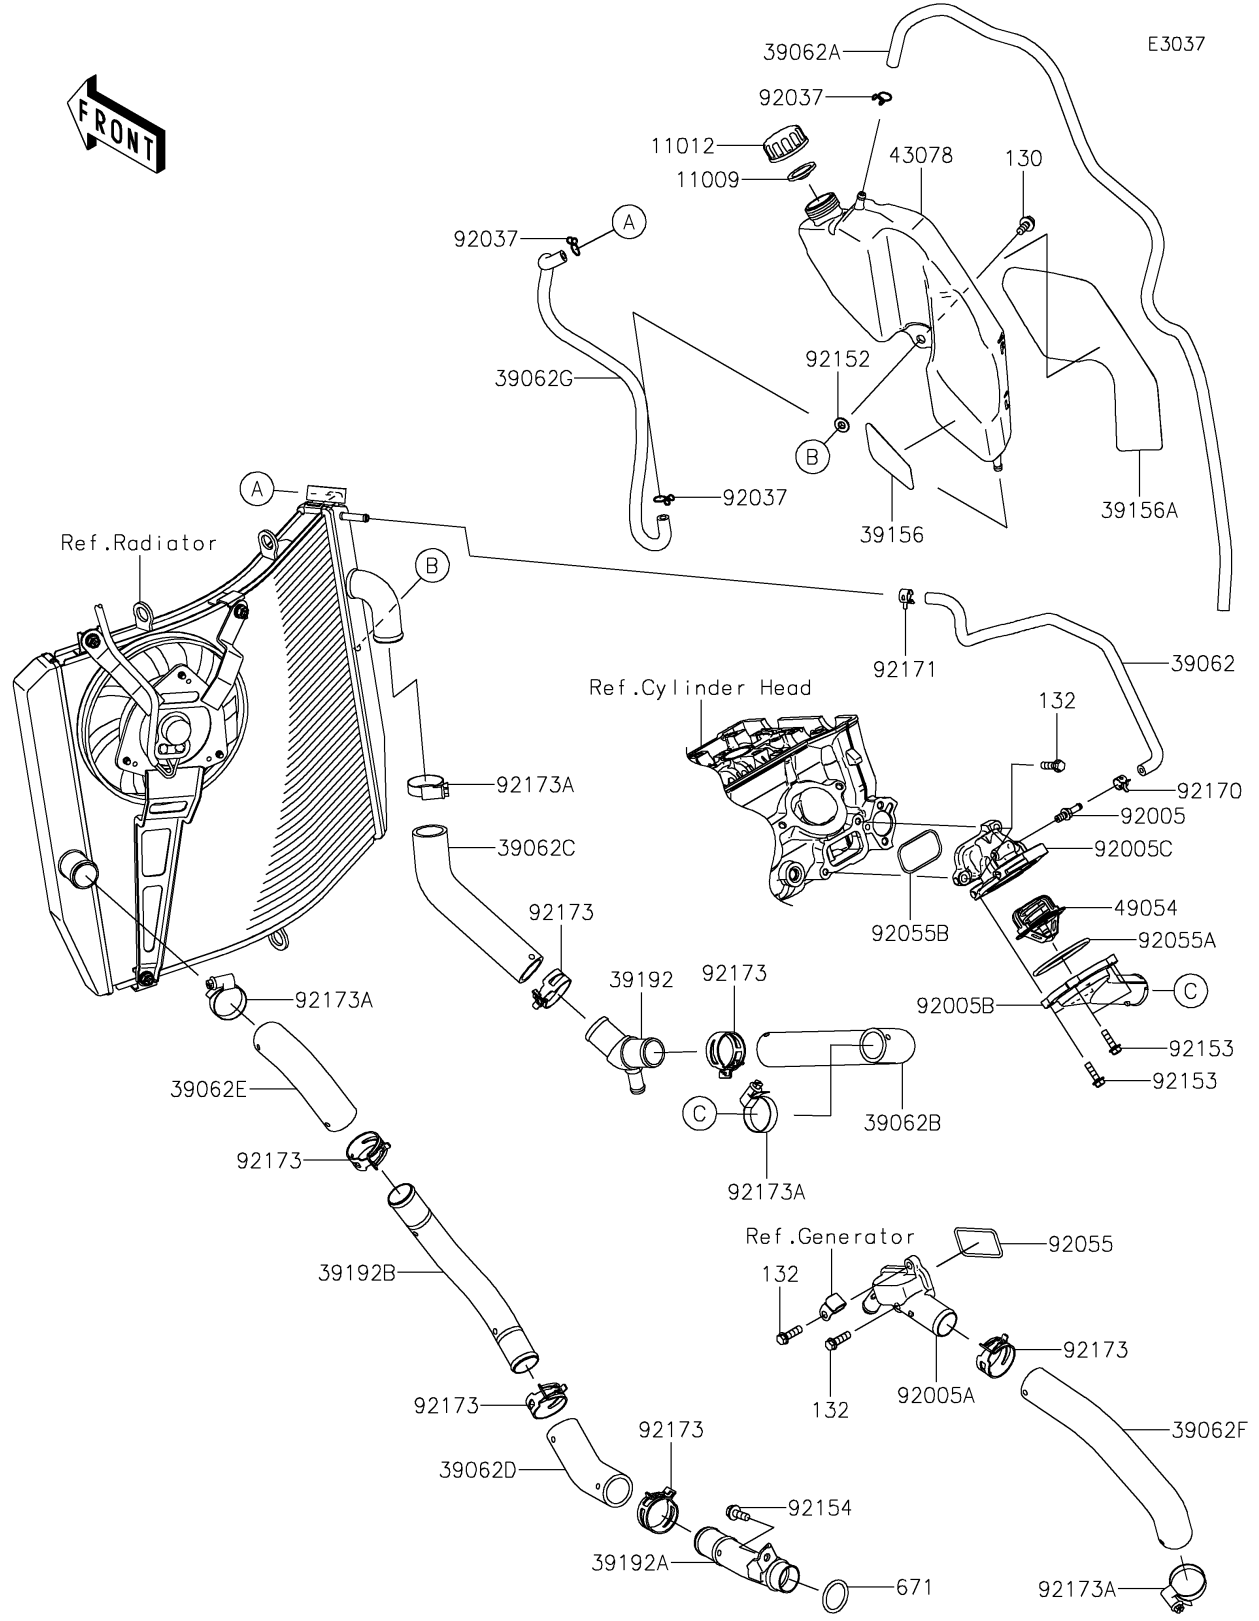

2020 NINJA® ZX™-10R ABS KRT EDITION PARTS DIAGRAM

Water Pipe

2020 NINJA® ZX™ -10R ABS KRT EDITION PARTS LIST

Water Pipe

ITEM NAME	PART NUMBER	QUANTITY
GASKET,RESERVOIR TANK CAP (Ref # 11009)	11009-1145	1
CAP (Ref # 11012)	11012-1084	1
BOLT-FLANGED,6X14 (Ref # 130)	130BA0614	1
BOLT-FLANGED-SMALL,6X20 (Ref # 132)	132BC0620	4
HOSE,THERMO CASE-RADIATOR (Ref # 39062)	39062-0347	1
HOSE-COOLING,OVER FLOW (Ref # 39062A)	39062-0729	1
HOSE,THERMO CAP-3WAY PIPE (Ref # 39062B)	39062-0734	1
HOSE,3WAY PIPE-RADIATOR (Ref # 39062C)	39062-0735	1
HOSE,PIPE(RAD.)-PIPE(W/PUMP) (Ref # 39062D)	39062-0736	1
HOSE,RADIATOR-PIPE(WATER PUMP) (Ref # 39062E)	39062-0737	1
HOSE,WATER PUMP-FITTING (Ref # 39062F)	39062-0738	1
HOSE-COOLING,RETURN (Ref # 39062G)	39062-0778	1
PAD (Ref # 39156)	39156-1965	1
PAD (Ref # 39156A)	39156-1989	1
PIPE,3WAY (Ref # 39192)	39192-0614	1
PIPE,TUBE(RADIATOR)-WATER PUMP (Ref # 39192A)	39192-0617	1
PIPE,TUBE(RADIATOR)-TUBE(PUMP) (Ref # 39192B)	39192-0618	1
RESERVOIR (Ref # 43078)	43078-0581	1
THERMOSTAT (Ref # 49054)	49054-0004	1
O RING,25MM (Ref # 671)	671B2525	1
FITTING (Ref # 92005)	92005-0826	1
FITTING (Ref # 92005A)	92005-0837	1
FITTING,THERMO CAP (Ref # 92005B)	92005-0880	1
FITTING,THERMO CASE (Ref # 92005C)	92005-0901	1
CLAMP,TUBE (Ref # 92037)	92037-147	3
RING-O (Ref # 92055)	92055-0209	1
RING-O,53.5X2.6 (Ref # 92055A)	92055-0831	1
RING-O,27.6X49.6X1.9 (Ref # 92055B)	92055-0913	1
COLLAR (Ref # 92152)	92152-1414	1

2020 NINJA® ZX™ -10R ABS KRT EDITION PARTS LIST

Water Pipe

ITEM NAME	PART NUMBER	QUANTITY
BOLT,FLANGED,5X18 (Ref # 92153)	92153-1588	4
BOLT,FLANGED-SMALL,6X16 (Ref # 92154)	92154-1893	1
CLAMP (Ref # 92170)	92170-1493	1
CLAMP (Ref # 92171)	92171-0719	1
CLAMP,34MM (Ref # 92173)	92173-1360	6
CLAMP (Ref # 92173A)	92173-1548	4