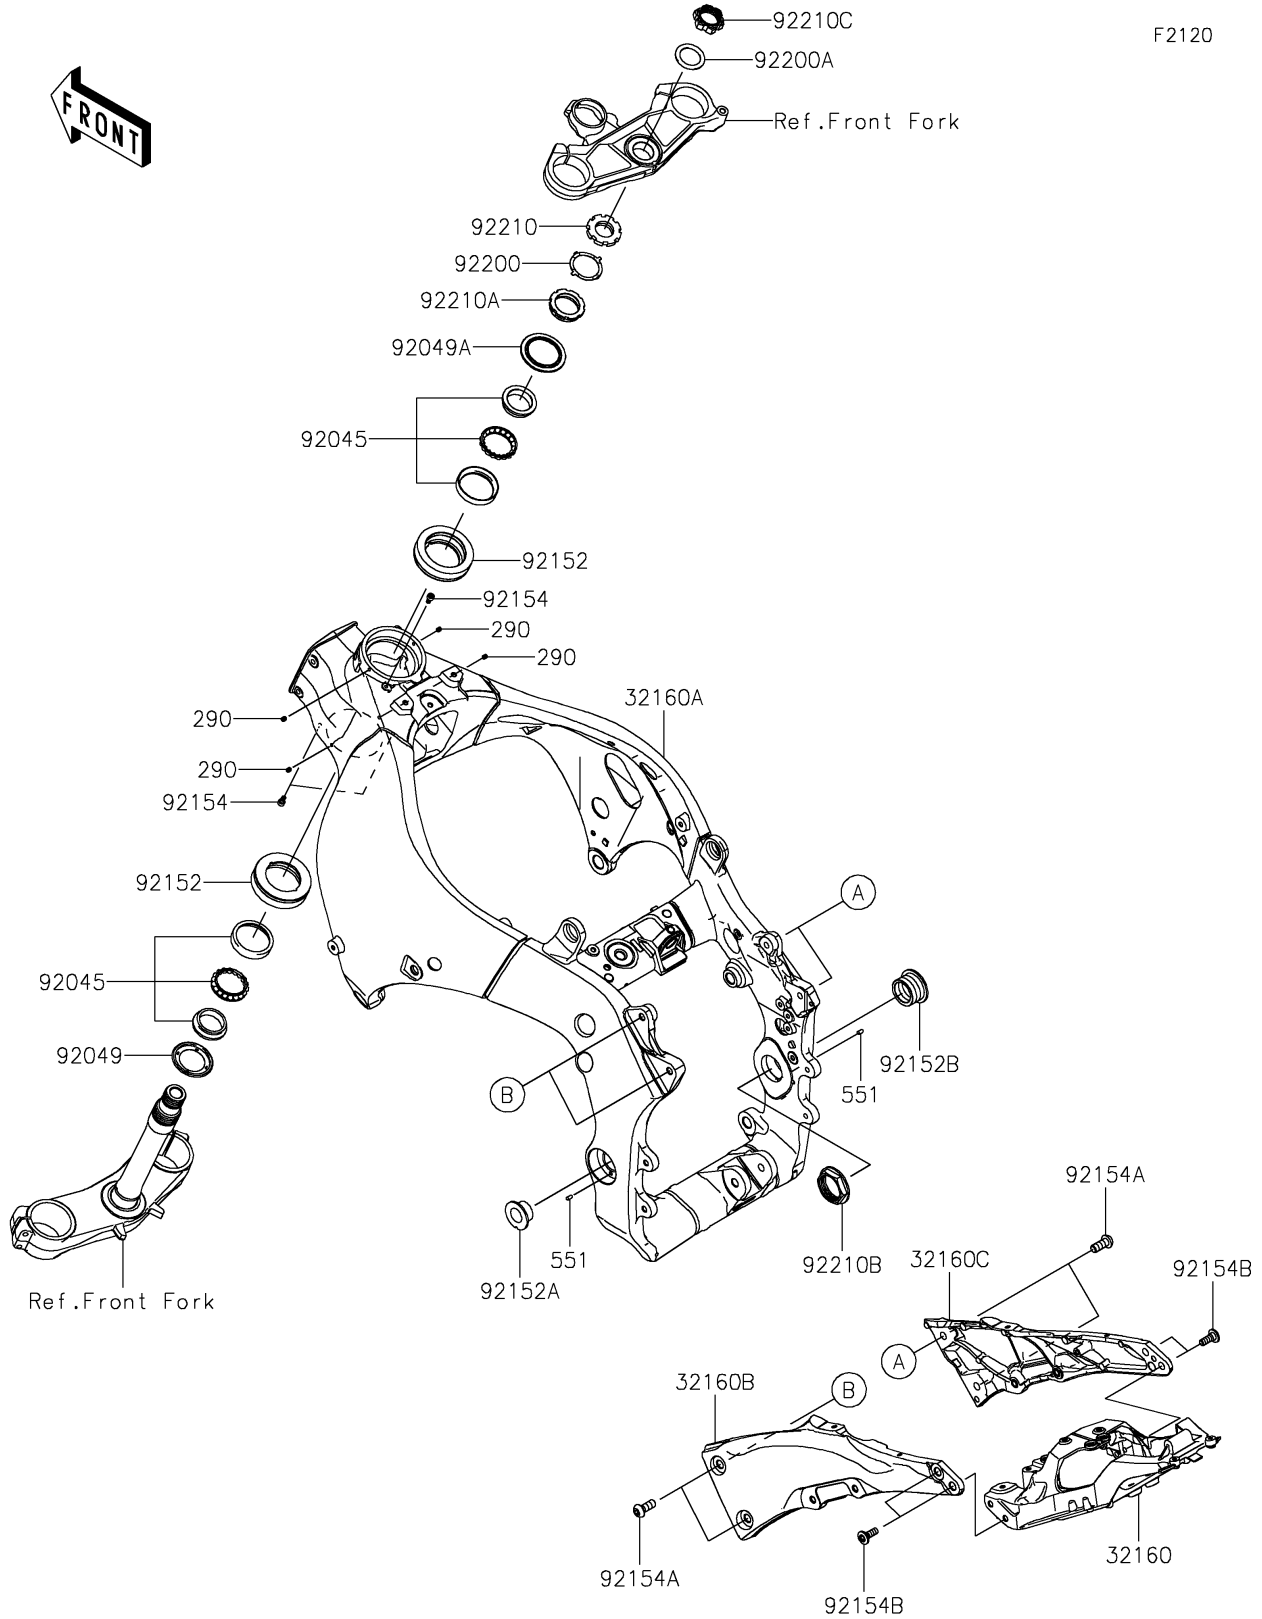

2020 NINJA® ZX™-10R ABS PARTS DIAGRAM

Frame

2020 NINJA® ZX™ -10R ABS PARTS LIST

Frame

ITEM NAME	PART NUMBER	QUANTITY
SCREW-SET-SOCKET,5X6 (Ref # 290)	290Q0506	4
FRAME-COMP,RR,CNT (Ref # 32160)	32160-0801	1
FRAME-COMP,MAIN (Ref # 32160A)	32160-0882	1
FRAME-COMP,RR,LH,F.S.BLACK (Ref # 32160B)	32160-0885-18R	1
FRAME-COMP,RR,RH,F.S.BLACK (Ref # 32160C)	32160-0886-18R	1
PIN-DOWEL (Ref # 551)	551R0408	2
BEARING-BALL,SF07A17PX1V1 (Ref # 92045)	92045-1384	2
SEAL-OIL,DS35X55X4 (Ref # 92049)	92049-0022	1
SEAL-OIL,43X55.5X8.6 (Ref # 92049A)	92049-0742	1
COLLAR,55X77X18.5 (Ref # 92152)	92152-2165	2
COLLAR,20.5X40X17.5 (Ref # 92152A)	92152-2300	1
COLLAR,30X47X24 (Ref # 92152B)	92152-2301	1
BOLT,SOCKET,5X10 (Ref # 92154)	92154-1642	3
BOLT,SOCKET,10X25 (Ref # 92154A)	92154-1900	4
BOLT,SOCKET,8X23 (Ref # 92154B)	92154-1901	4
WASHER (Ref # 92200)	92200-0036	1
WASHER,28.5X40X1.6 (Ref # 92200A)	92200-0595	1
NUT,35MM (Ref # 92210)	92210-0095	1
NUT,35MM (Ref # 92210A)	92210-0823	1
NUT,38MM (Ref # 92210B)	92210-1441	1
NUT,28MM (Ref # 92210C)	92210-1460	1