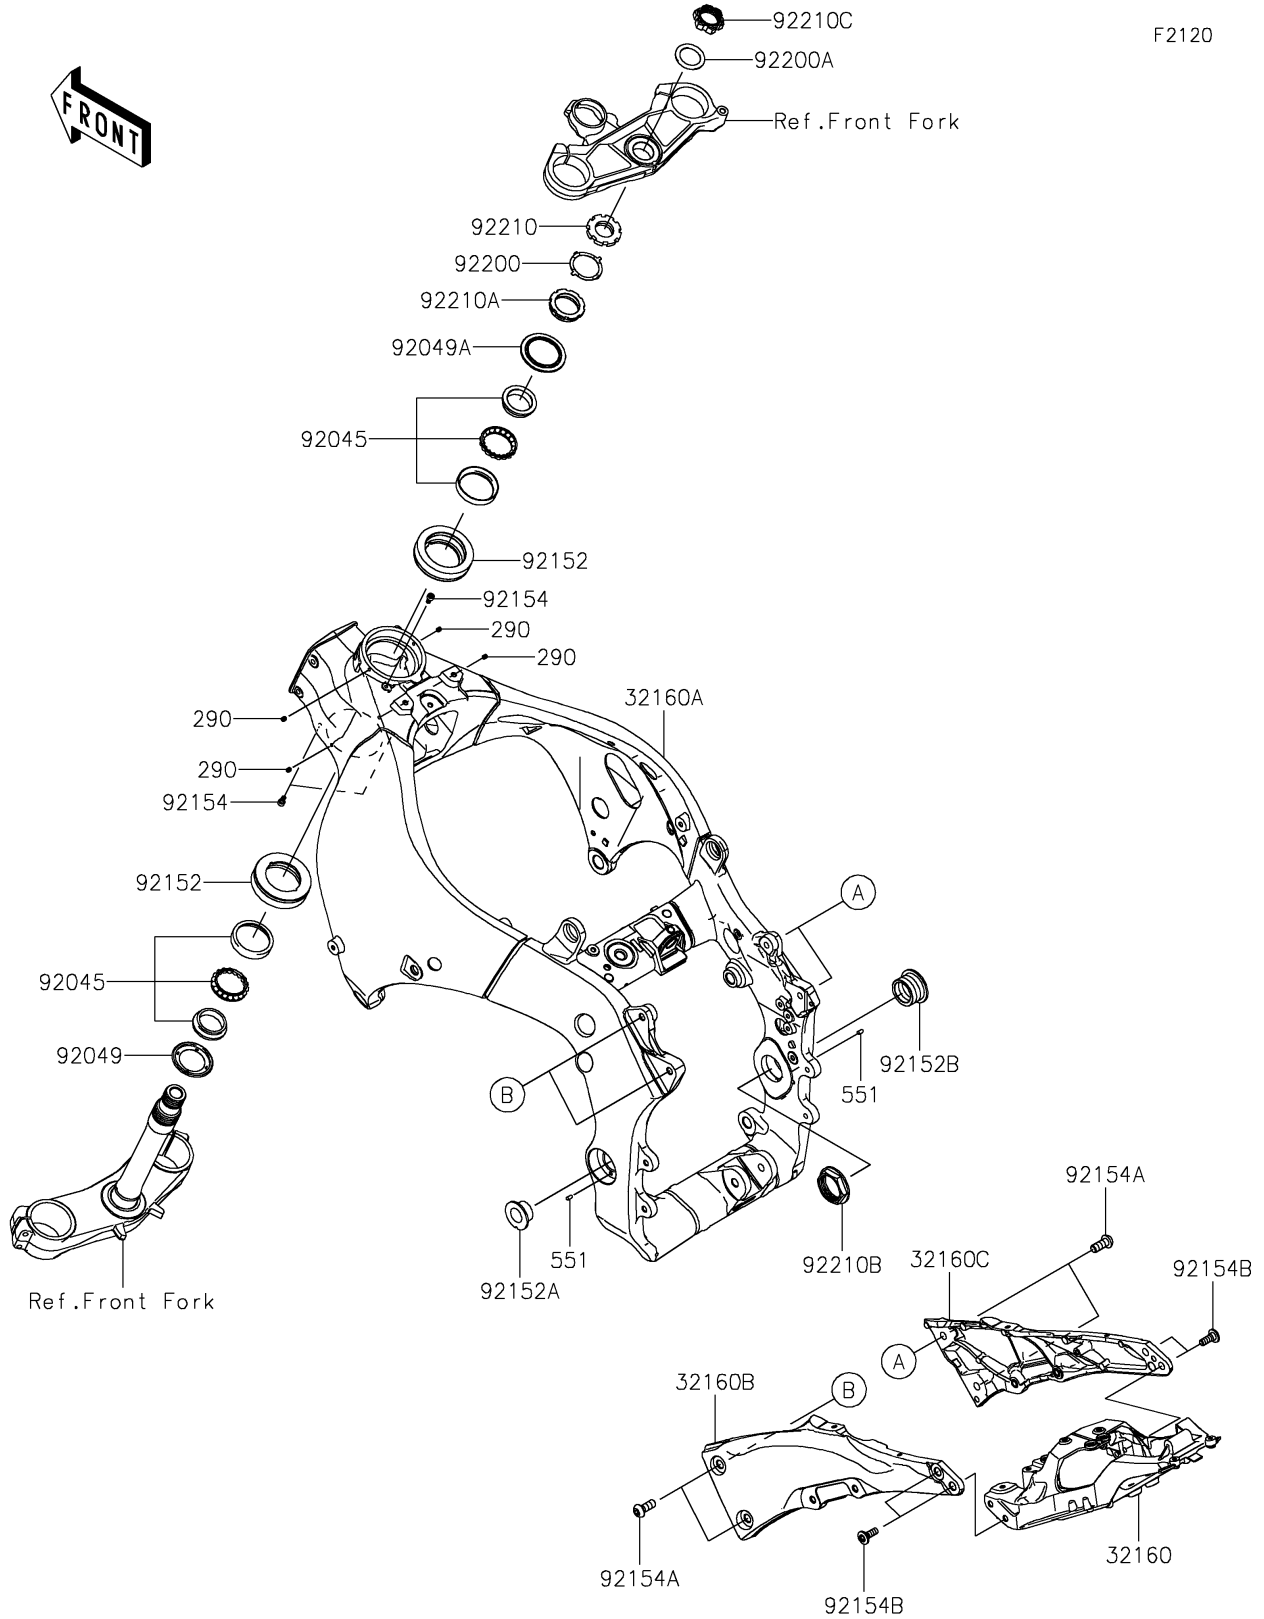

# 2020 NINJA® ZX™-10R ABS KRT EDITION PARTS DIAGRAM

Frame

## 2020 NINJA® ZX™ -10R ABS KRT EDITION PARTS LIST

### Frame

ITEM NAME	PART NUMBER	QUANTITY
SCREW-SET-SOCKET,5X6 (Ref # 290)	290Q0506	4
FRAME-COMP,RR,CNT (Ref # 32160)	32160-0801	1
FRAME-COMP,MAIN (Ref # 32160A)	32160-0882	1
FRAME-COMP,RR,LH,F.S.BLACK (Ref # 32160B)	32160-0885-18R	1
FRAME-COMP,RR,RH,F.S.BLACK (Ref # 32160C)	32160-0886-18R	1
PIN-DOWEL (Ref # 551)	551R0408	2
BEARING-BALL,SF07A17PX1V1 (Ref # 92045)	92045-1384	2
SEAL-OIL,DS35X55X4 (Ref # 92049)	92049-0022	1
SEAL-OIL,43X55.5X8.6 (Ref # 92049A)	92049-0742	1
COLLAR,55X77X18.5 (Ref # 92152)	92152-2165	2
COLLAR,20.5X40X17.5 (Ref # 92152A)	92152-2300	1
COLLAR,30X47X24 (Ref # 92152B)	92152-2301	1
BOLT,SOCKET,5X10 (Ref # 92154)	92154-1642	3
BOLT,SOCKET,10X25 (Ref # 92154A)	92154-1900	4
BOLT,SOCKET,8X23 (Ref # 92154B)	92154-1901	4
WASHER (Ref # 92200)	92200-0036	1
WASHER,28.5X40X1.6 (Ref # 92200A)	92200-0595	1
NUT,35MM (Ref # 92210)	92210-0095	1
NUT,35MM (Ref # 92210A)	92210-0823	1
NUT,38MM (Ref # 92210B)	92210-1441	1
NUT,28MM (Ref # 92210C)	92210-1460	1