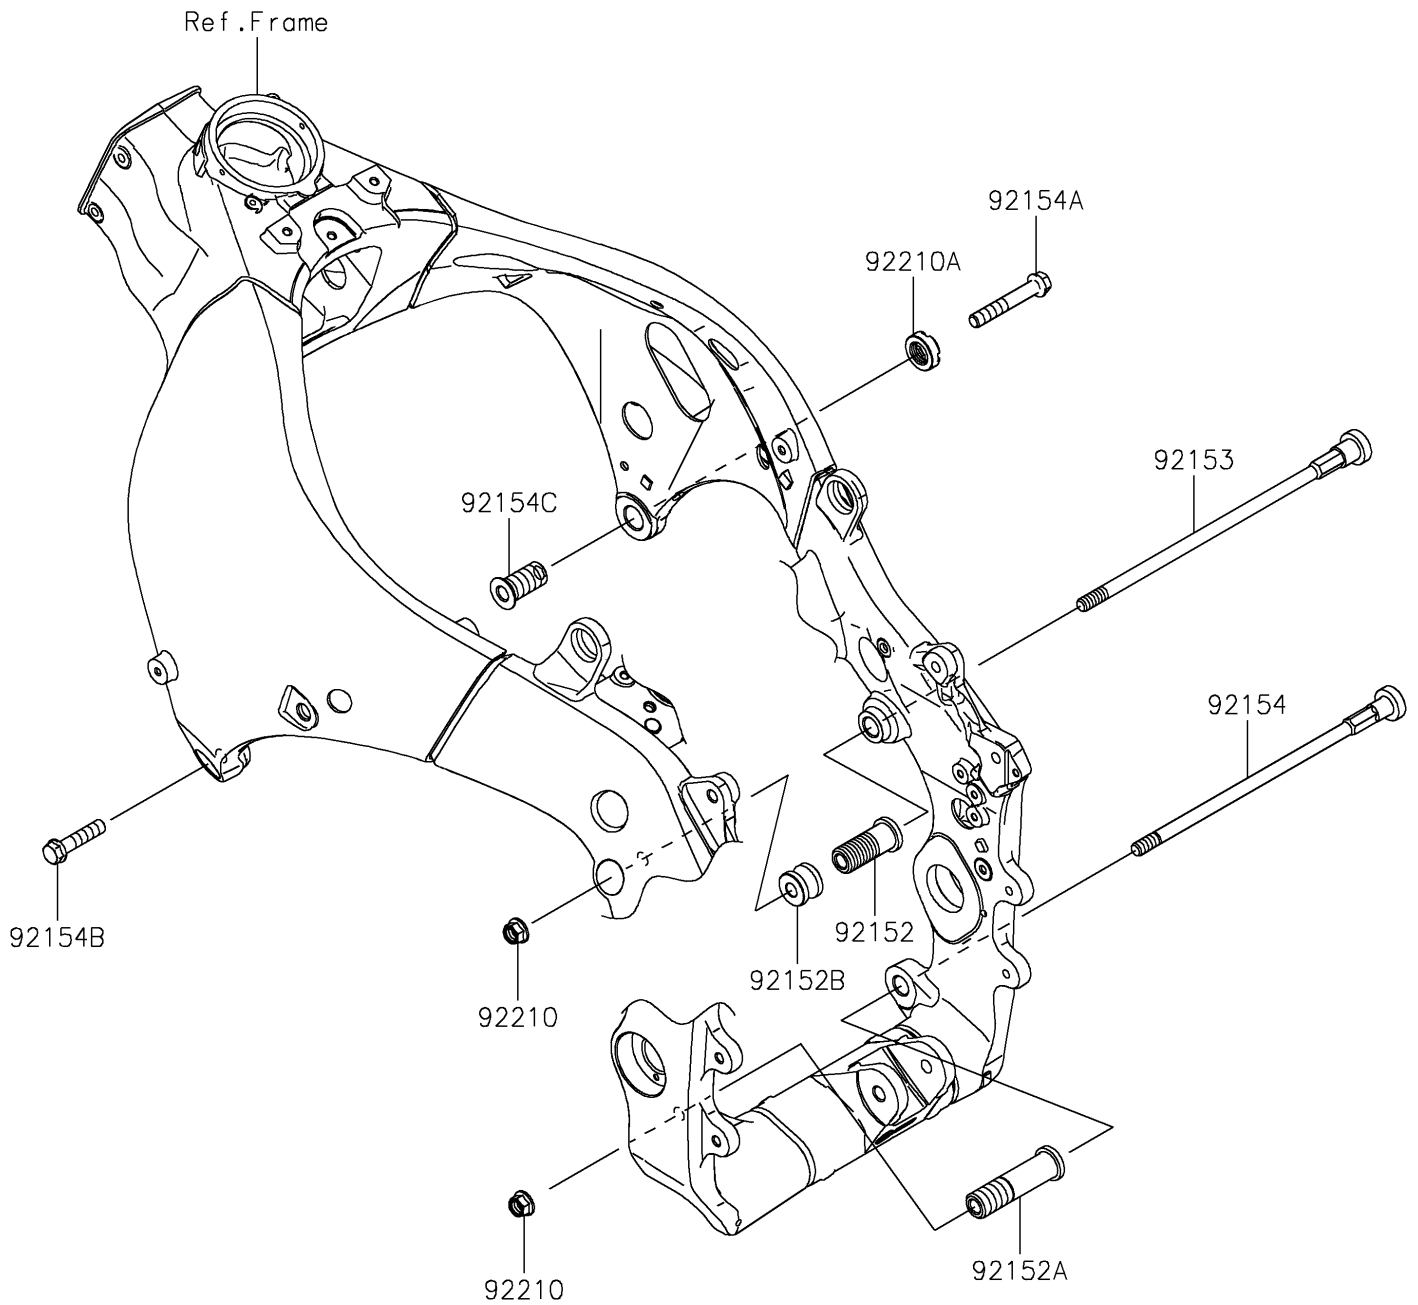

2020 NINJA® ZX™ -10R ABS PARTS DIAGRAM

Engine Mount

F2122

2020 NINJA® ZX™ -10R ABS PARTS LIST

Engine Mount

| ITEM NAME | PART NUMBER | QUANTITY |
|-------------------------------------|-------------|----------|
| COLLAR,ENGINE MOUNT (Ref # 92152) | 92152-0076 | 1 |
| COLLAR,10.5X20X80 (Ref # 92152A) | 92152-0860 | 1 |
| COLLAR (Ref # 92152B) | 92152-0984 | 1 |
| BOLT,SOCKET,10X279 (Ref # 92153) | 92153-1329 | 1 |
| BOLT,SOCKET,10X260 (Ref # 92154) | 92154-0386 | 1 |
| BOLT,FLANGED,10X65 (Ref # 92154A) | 92154-1964 | 1 |
| BOLT,FLANGED,10X40 (Ref # 92154B) | 92154-1965 | 1 |
| BOLT,SOCKET,18X38 (Ref # 92154C) | 92154-1966 | 1 |
| NUT,LOCK,FLANGED,10MM (Ref # 92210) | 92210-1139 | 2 |
| NUT,CASTLE,18MM (Ref # 92210A) | 92210-1390 | 1 |