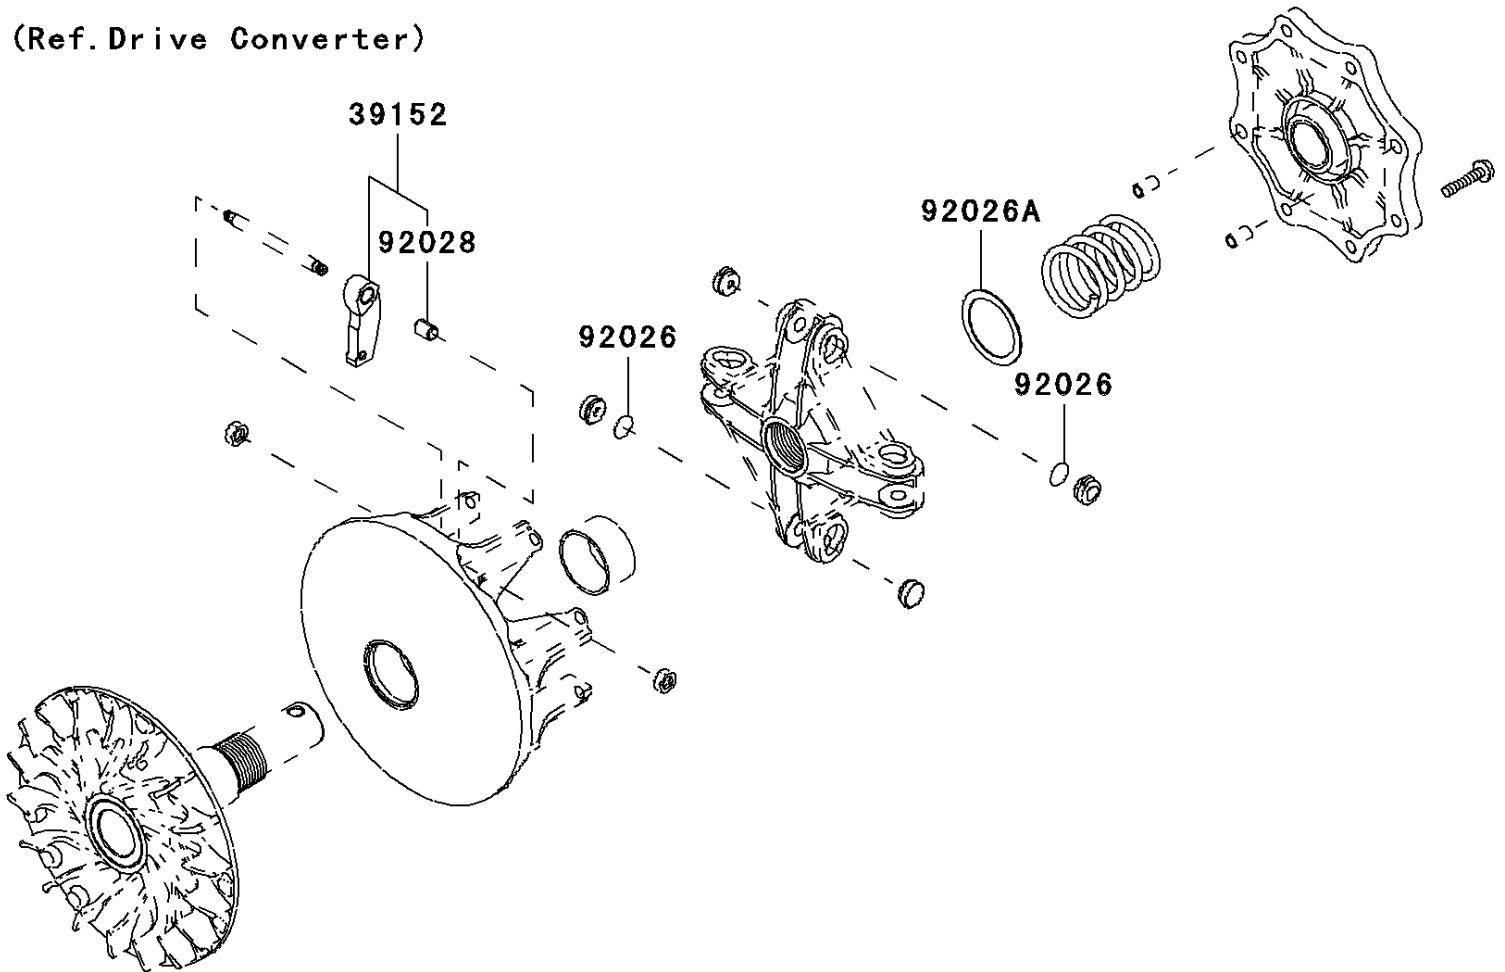

2005 Brute Force 750 4x4i PARTS DIAGRAM

Optional Parts

F2890

(Ref. Drive Converter)

2005 Brute Force 750 4x4i PARTS LIST

Optional Parts

ITEM NAME	PART NUMBER	QUANTITY
WEIGHT-RAMP (Ref # 39152)	39152-1088	4
SPACER,T=0.1 (Ref # 92026)	92026-0038	2
SPACER,39X49.5X1.0 (Ref # 92026A)	92026-1603	1
BUSHING (Ref # 92028)	92028-1973	4