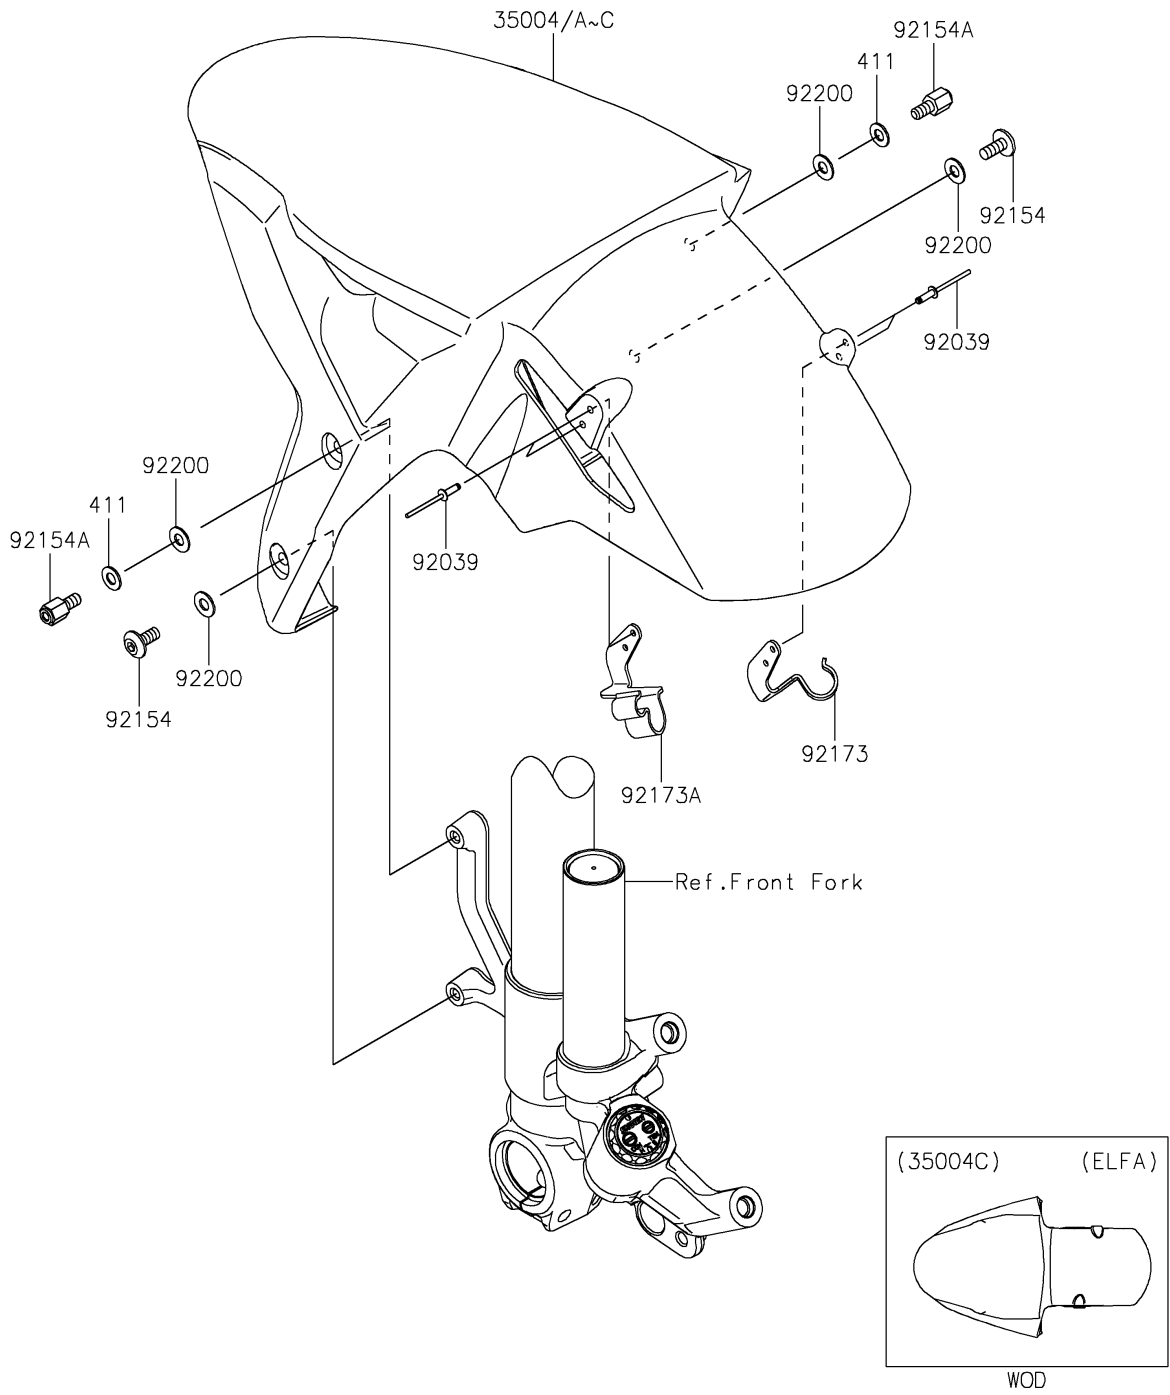

2020 NINJA® ZX™-10R ABS KRT EDITION PARTS DIAGRAM

Front Fender(s)

F2171

2020 NINJA® ZX™ -10R ABS KRT EDITION PARTS LIST

Front Fender(s)

ITEM NAME	PART NUMBER	QUANTITY
FENDER-FRONT,EBONY (Ref # 35004C)	35004-0362-H8	1
WASHER-PLAIN,6MM (Ref # 411)	411AB0600	2
RIVET,3.2X9.5 (Ref # 92039)	92039-0752	4
BOLT,SOCKET,6X14 (Ref # 92154)	92154-1735	2
BOLT,6X12 (Ref # 92154A)	92154-1908	2
CLAMP,FENDER,RH (Ref # 92173)	92173-1481	1
CLAMP,FENDER,LH (Ref # 92173A)	92173-1493	1
WASHER,6.5X14X1 (Ref # 92200)	92200-1388	4