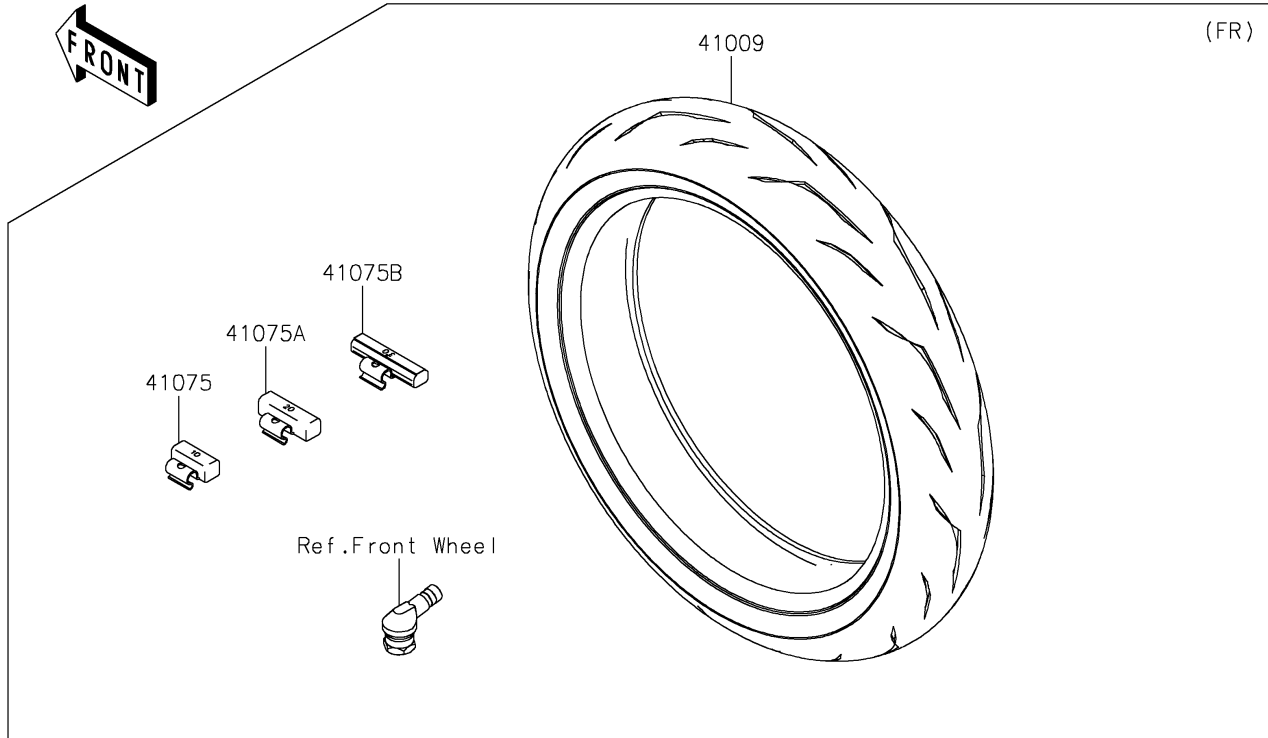

# 2019 NINJA® ZX™-10R ABS PARTS DIAGRAM

Tires

F2210

## 2019 NINJA® ZX™-10R ABS PARTS LIST

### Tires

ITEM NAME	PART NUMBER	QUANTITY
TIRE,FR,120/70ZR17(58W),RS10F (Ref # 41009)	41009-0726	1
TIRE,RR,190/55ZR17(75W),RS10 (Ref # 41009A)	41009-0727	1
BALANCER-WHEEL,10G,SILVER (Ref # 41075)	41075-0007	AR
BALANCER-WHEEL,20G,SILVER (Ref # 41075A)	41075-0008	AR
BALANCER-WHEEL,30G,SILVER (Ref # 41075B)	41075-0009	AR