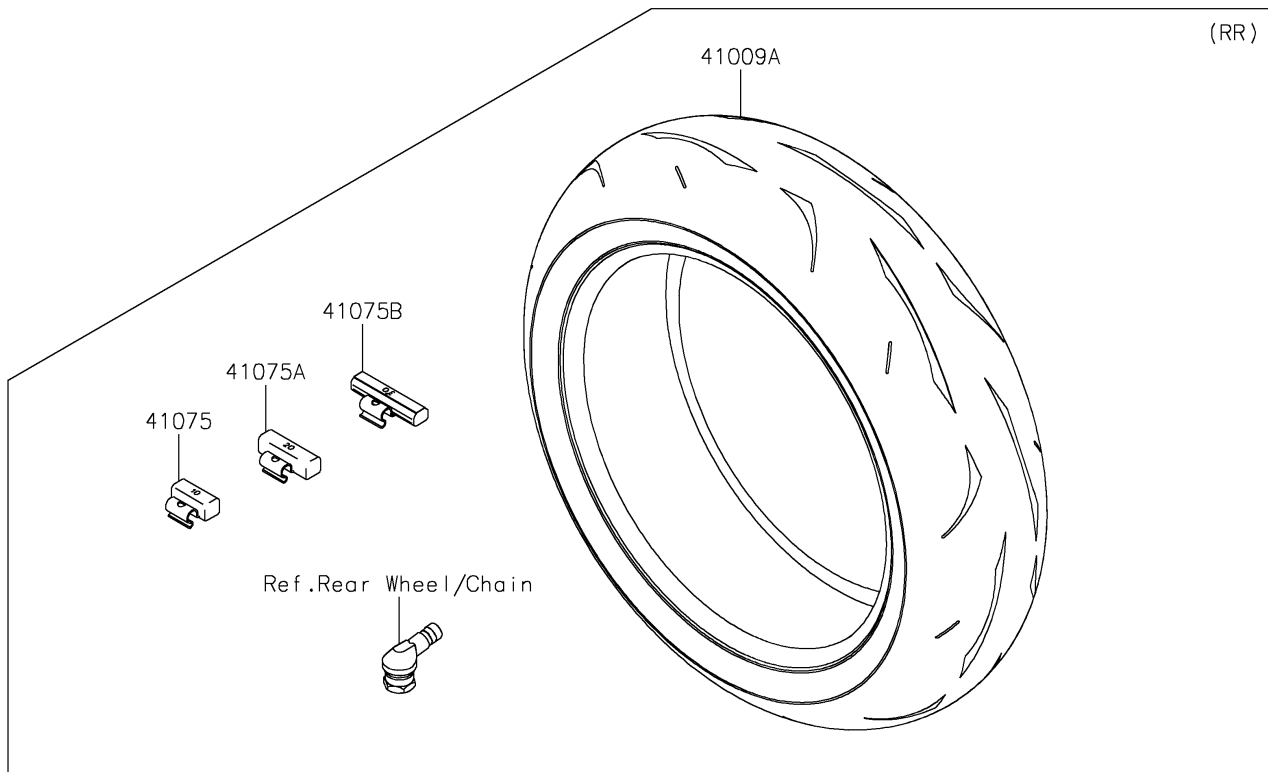

# 2019 NINJA® ZX™-10R ABS PARTS DIAGRAM

Tires

F2210

## 2019 NINJA® ZX™-10R ABS PARTS LIST

### Tires

ITEM NAME	PART NUMBER	QUANTITY
TIRE,FR,120/70ZR17(58W),RS10F (Ref # 41009)	41009-0726	1
TIRE,RR,190/55ZR17(75W),RS10 (Ref # 41009A)	41009-0727	1
BALANCER-WHEEL,10G,SILVER (Ref # 41075)	41075-0007	AR
BALANCER-WHEEL,20G,SILVER (Ref # 41075A)	41075-0008	AR
BALANCER-WHEEL,30G,SILVER (Ref # 41075B)	41075-0009	AR