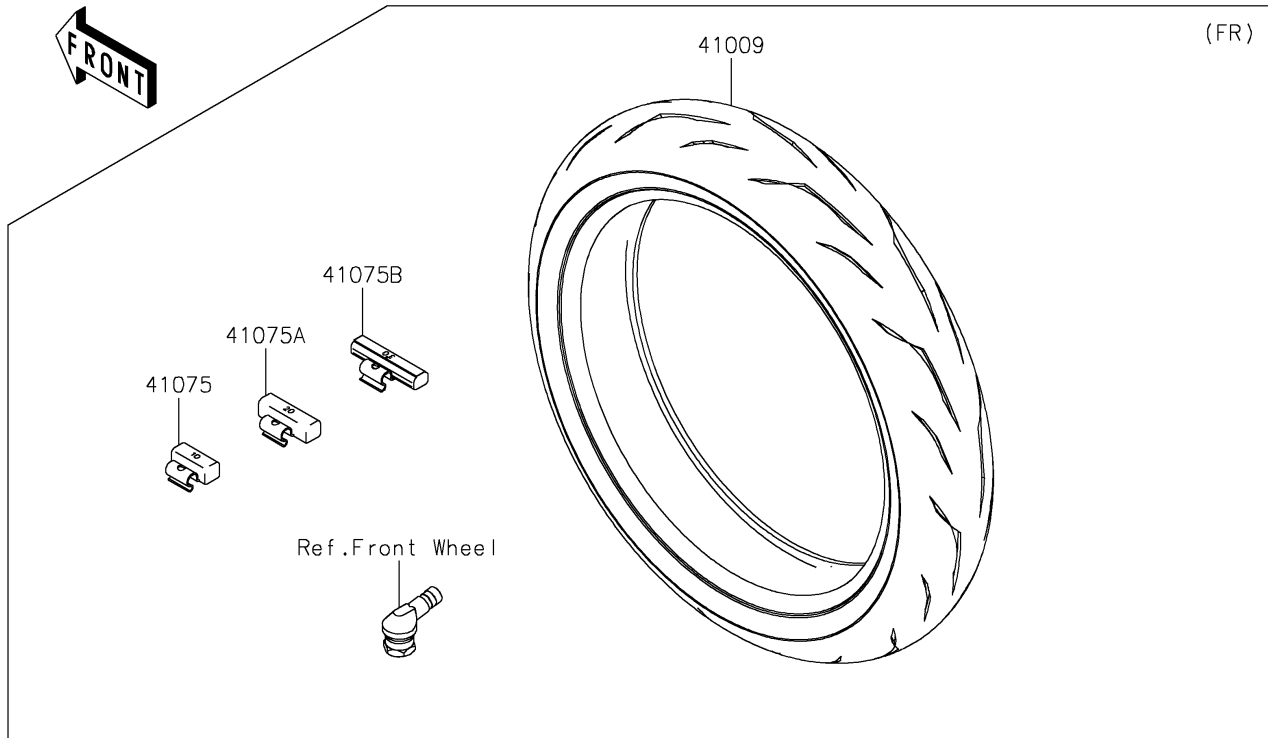

# 2019 NINJA® ZX™-10R ABS KRT EDITION PARTS DIAGRAM

Tires

F2210

### Tires

ITEM NAME	PART NUMBER	QUANTITY
TIRE,FR,120/70ZR17(58W),RS10F (Ref # 41009)	41009-0726	1
TIRE,RR,190/55ZR17(75W),RS10 (Ref # 41009A)	41009-0727	1
BALANCER-WHEEL,10G,SILVER (Ref # 41075)	41075-0007	AR
BALANCER-WHEEL,20G,SILVER (Ref # 41075A)	41075-0008	AR
BALANCER-WHEEL,30G,SILVER (Ref # 41075B)	41075-0009	AR