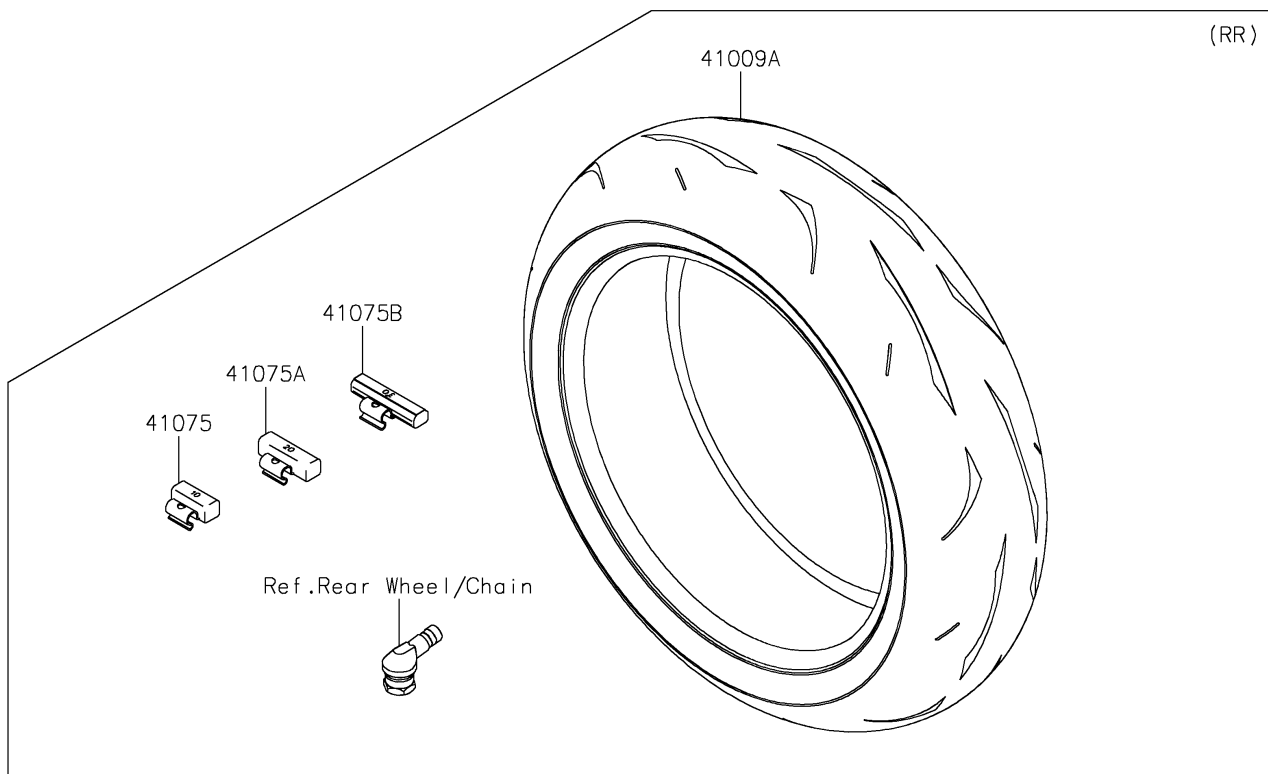

# 2019 NINJA® ZX™-10R ABS KRT EDITION PARTS DIAGRAM

Tires

F2210

### Tires

ITEM NAME	PART NUMBER	QUANTITY
TIRE,FR,120/70ZR17(58W),RS10F (Ref # 41009)	41009-0726	1
TIRE,RR,190/55ZR17(75W),RS10 (Ref # 41009A)	41009-0727	1
BALANCER-WHEEL,10G,SILVER (Ref # 41075)	41075-0007	AR
BALANCER-WHEEL,20G,SILVER (Ref # 41075A)	41075-0008	AR
BALANCER-WHEEL,30G,SILVER (Ref # 41075B)	41075-0009	AR