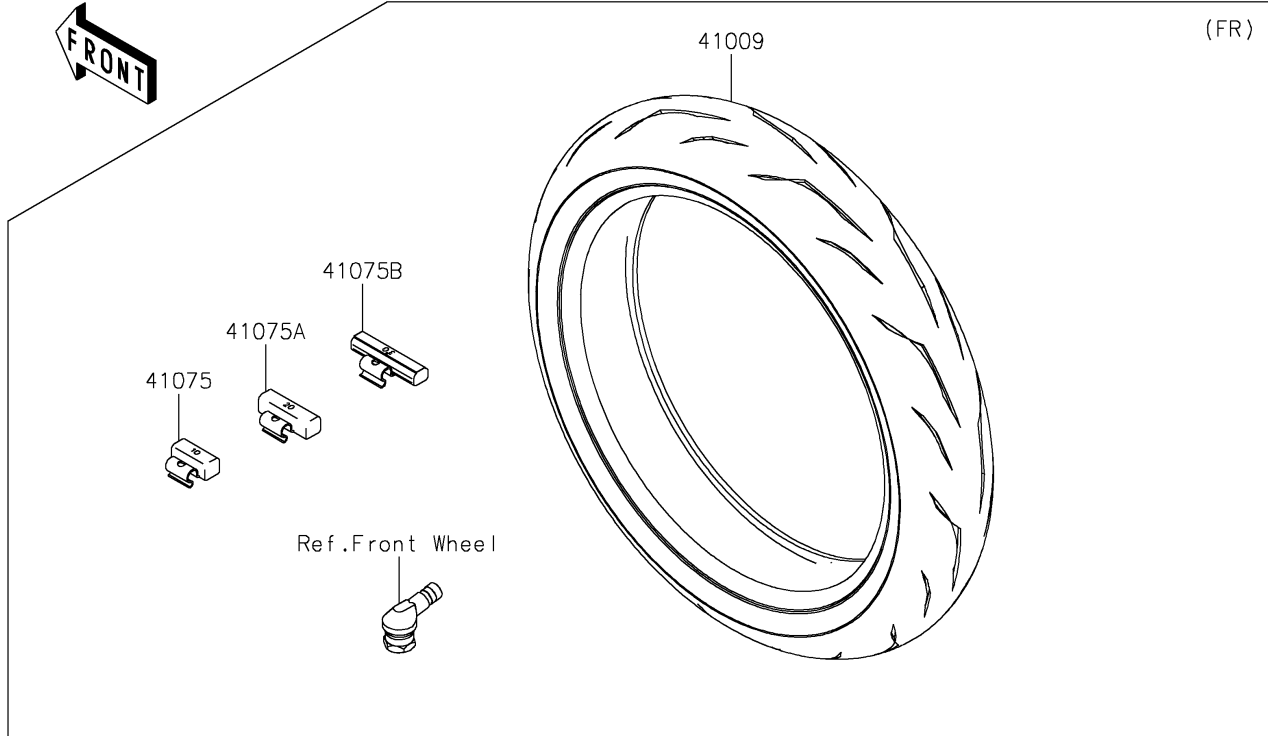

# 2020 NINJA® ZX™-10R ABS PARTS DIAGRAM

Tires

F2210

## 2020 NINJA® ZX™ -10R ABS PARTS LIST

### Tires

ITEM NAME	PART NUMBER	QUANTITY
TIRE,FR,120/70ZR17(58W),RS10F (Ref # 41009)	41009-0726	1
TIRE,RR,190/55ZR17(75W),RS10 (Ref # 41009A)	41009-0727	1
BALANCER-WHEEL,10G,SILVER (Ref # 41075)	41075-0007	AR
BALANCER-WHEEL,20G,SILVER (Ref # 41075A)	41075-0008	AR
BALANCER-WHEEL,30G,SILVER (Ref # 41075B)	41075-0009	AR