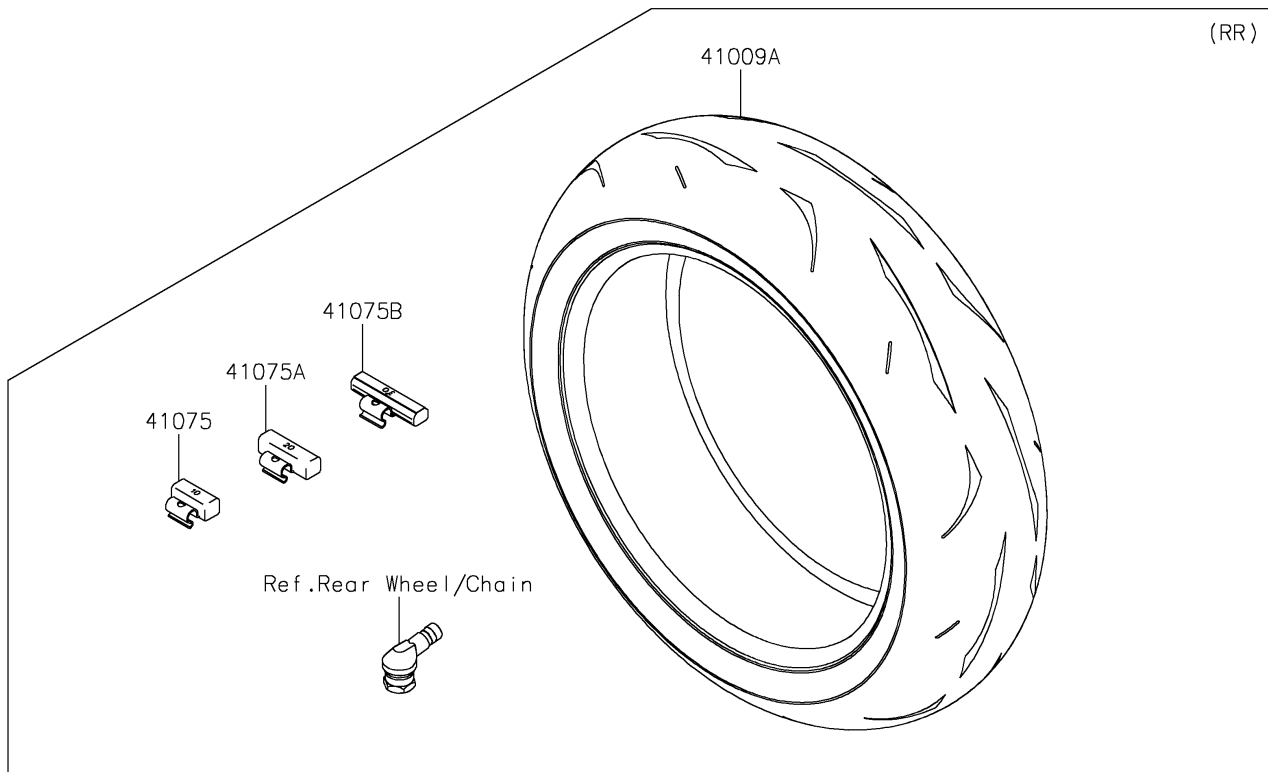

# 2020 NINJA® ZX™-10R ABS PARTS DIAGRAM

Tires

F2210

## 2020 NINJA® ZX™ -10R ABS PARTS LIST

### Tires

ITEM NAME	PART NUMBER	QUANTITY
TIRE,FR,120/70ZR17(58W),RS10F (Ref # 41009)	41009-0726	1
TIRE,RR,190/55ZR17(75W),RS10 (Ref # 41009A)	41009-0727	1
BALANCER-WHEEL,10G,SILVER (Ref # 41075)	41075-0007	AR
BALANCER-WHEEL,20G,SILVER (Ref # 41075A)	41075-0008	AR
BALANCER-WHEEL,30G,SILVER (Ref # 41075B)	41075-0009	AR